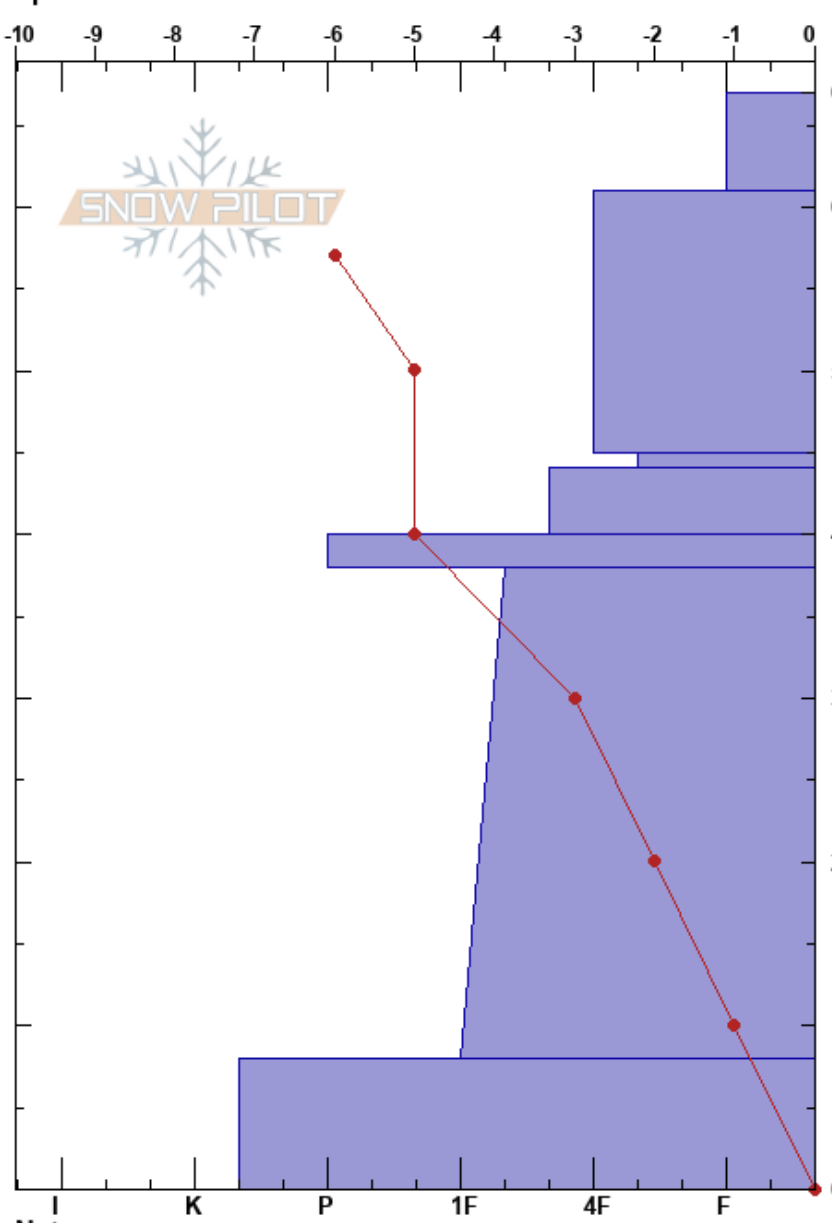

The Y - ILL
 Lizard Range
 BC
 Elevation: 1575 m
 Aspect: N
 Specifics:

Tamika Green
 17/11/2023 - 11:30
 Co-ord: 49.50762N, -115.19820W
 Slope Angle: 25°
 Wind Loading:

Stability:
 Air Temperature: -3°C
 Sky Cover: FEW
 Precipitation: NO
 Wind: Calm

HS:67
 PF: 45
 45-44cm: Problematic layer

Form	Crystal		Moisture	ρ kg/m³	Stability tests & Layer comments
	Size				
+r	1				
⊘	3-5		D		
+r(∕)	0.5-1 (0.5)		D		
⊘	2-3		D		← CT15, RP @45cm on PPgp
∕	0.5		D		
⊙⊙					
•	0.5		D		
⊙⊙					