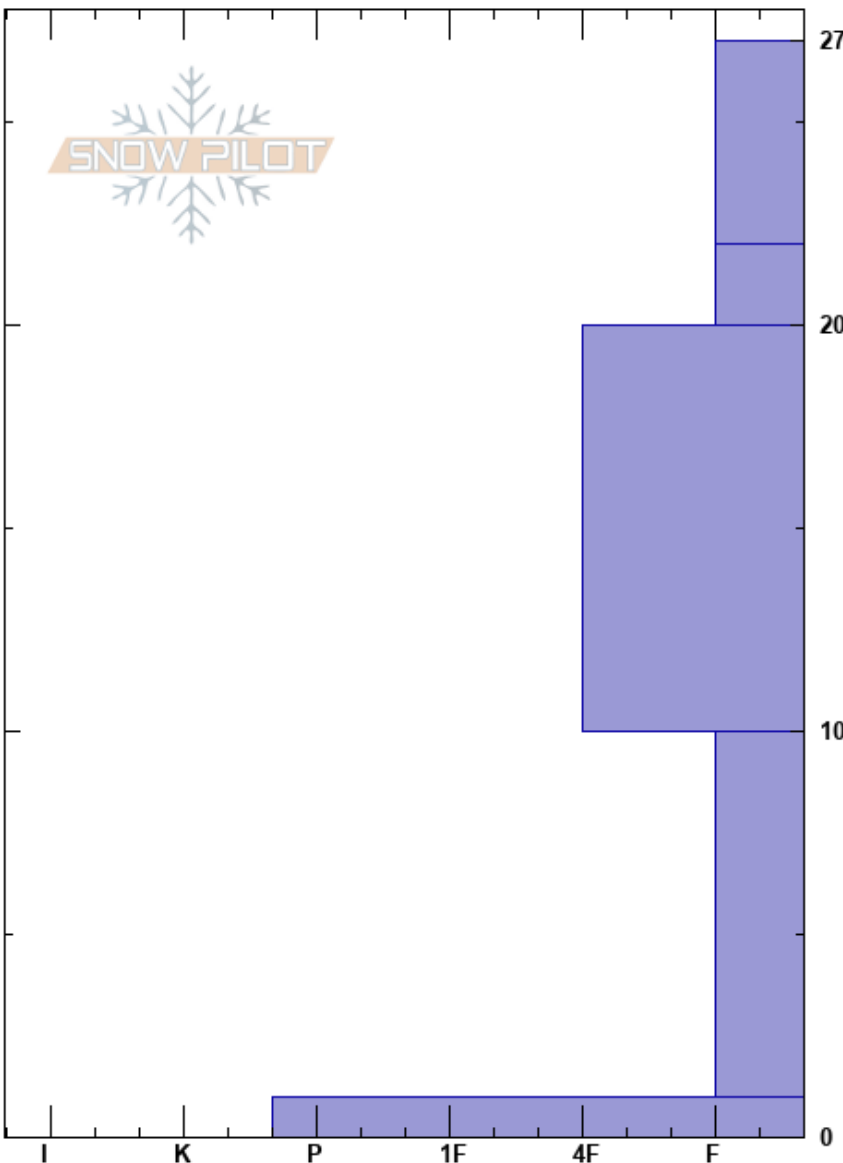

Hourglass
 Carson Range
 NV
 Elevation: 9870 ft
 Aspect: 20°
 Specifics:

Andy Anderson
 11/17/2023 - 11:38am
 Co-ord: 39.31876N, -119.92196W
 Slope Angle: 28°
 Wind Loading:

Stability: Very Good HS:27
 Air Temperature: 0°C PF: 26 10-1cm: Problematic layer
 Sky Cover: SCT
 Precipitation:
 Wind: Calm

Crystal Form	Crystal Size	Moisture	ρ kg/m ³	Stability tests & Layer comments
/	1			
⊗	2			
•	0.5			
□	1.5-2			← PST25/100 (SF) @10cm ← ECTN12 @10cm ← CT11, BRK @10cm ← CT14, BRK @10cm
□				

Notes: