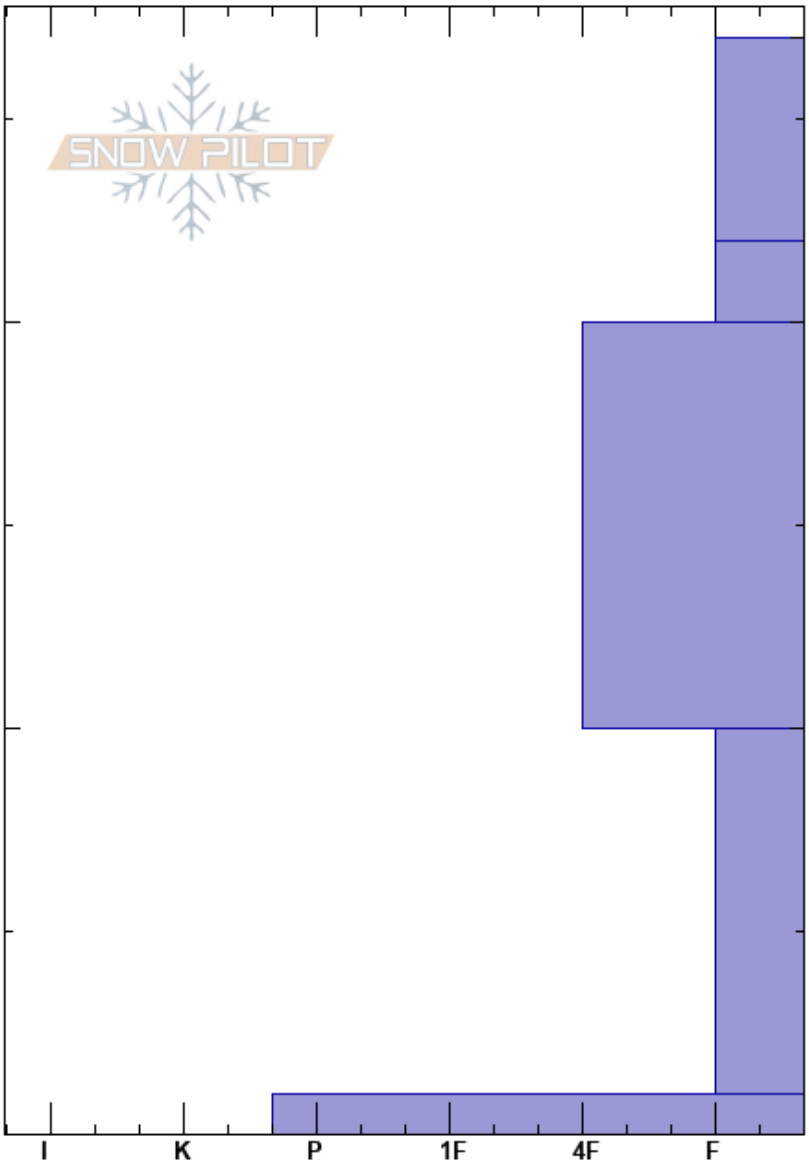

Hourglass  
 Carson Range  
 NV  
 Elevation: 9870 ft  
 Aspect: 20°  
 Specifics:

Andy Anderson  
 11/17/2023 - 11:38am  
 Co-ord: 39.31876N, -119.92196W  
 Slope Angle: 28°  
 Wind Loading:

Stability: Very Good HS:27  
 Air Temperature: 0°C PF: 26 10-1cm: Problematic layer  
 Sky Cover: SCT  
 Precipitation:  
 Wind: Calm

Crystal Form	Crystal Size	Moisture	$\rho$ kg/m <sup>3</sup>	Stability tests & Layer comments
/	1			
⊗	2			
•	0.5			
□	1.5-2			← PST25/100 (SF) @10cm ← ECTN12 @10cm ← CT11, BRK @10cm ← CT14, BRK @10cm
□				