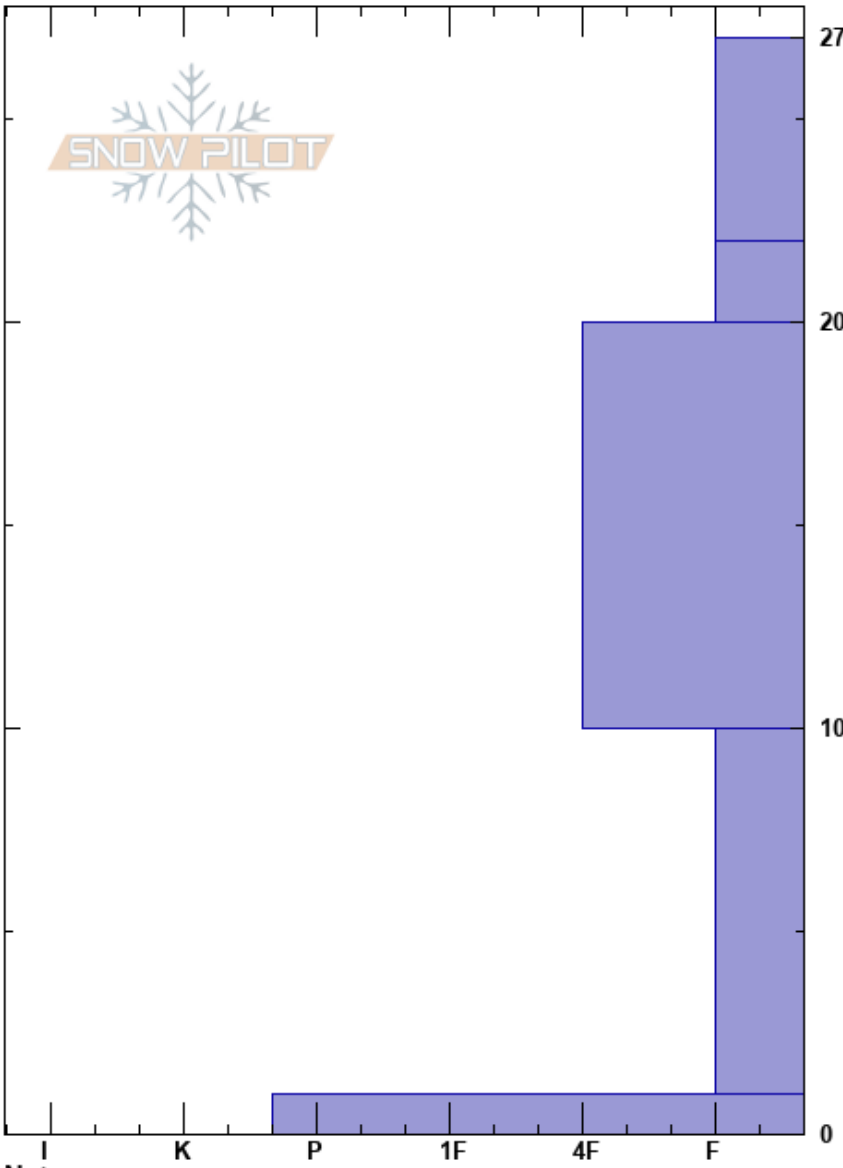

Hourglass  
 Carson Range  
 NV  
 Elevation: 9870 ft  
 Aspect: 20°  
 Specifics:

Andy Anderson  
 11/17/2023 - 11:38am  
 Co-ord: 39.31876N, -119.92196W  
 Slope Angle: 28°  
 Wind Loading:

Stability: Very Good HS:27  
 Air Temperature: 0°C PF: 26 10-1cm: Problematic layer  
 Sky Cover: SCT  
 Precipitation:  
 Wind: Calm

Crystal Form	Crystal Size	Moisture	$\rho$ kg/m <sup>3</sup>	Stability tests & Layer comments
/	1			
⌘	2			
•	0.5			
□	1.5-2			← PST25/100 (SF) @10cm ← ECTN12 @10cm ← CT11, BRK @10cm ← CT14, BRK @10cm
□				