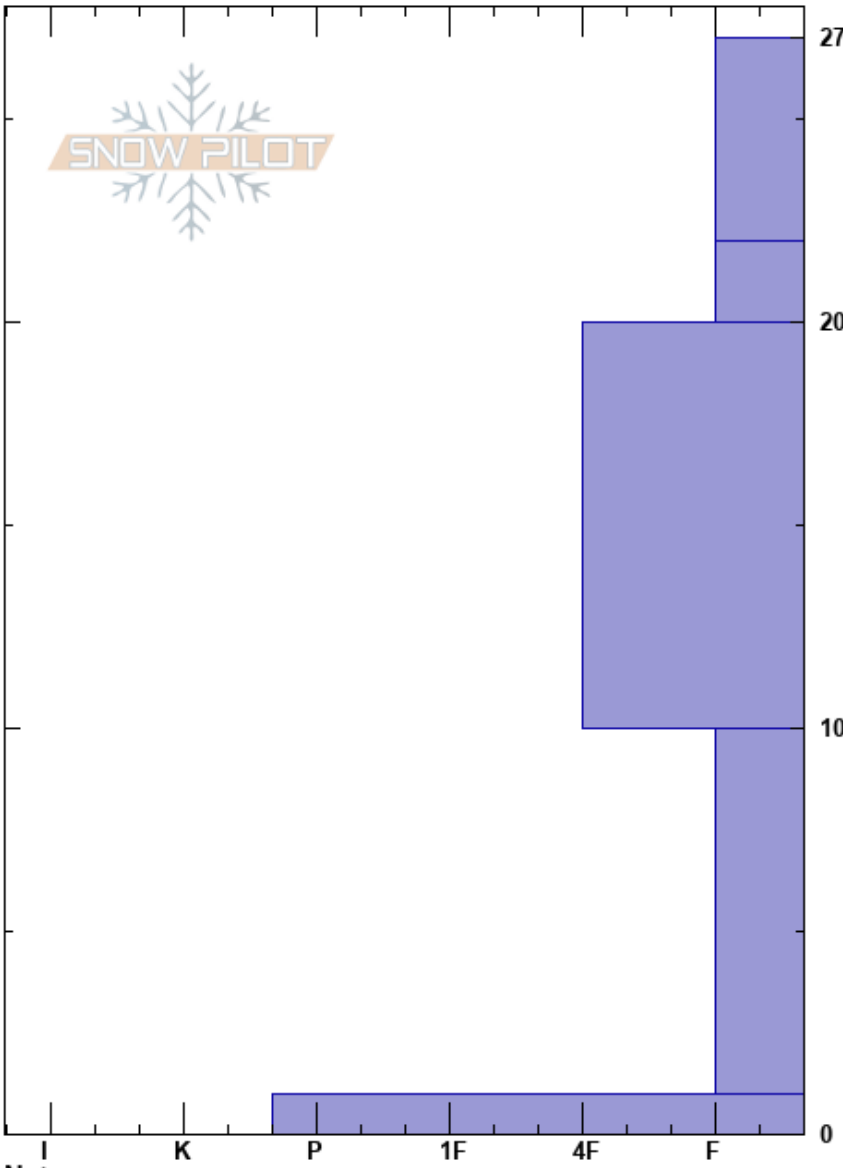

Hourglass
 Carson Range
 NV
 Elevation: 9870 ft
 Aspect: 20°
 Specifics:

Andy Anderson
 11/17/2023 - 11:38am
 Co-ord: 39.31876N, -119.92196W
 Slope Angle: 28°
 Wind Loading:

Stability: Very Good HS:27
 Air Temperature: 0°C PF: 26 10-1cm: Problematic layer
 Sky Cover: SCT
 Precipitation:
 Wind: Calm

Crystal Form	Crystal Size	Moisture	ρ kg/m ³	Stability tests & Layer comments
/	1			
⌘	2			
•	0.5			
□	1.5-2			← PST25/100 (SF) @10cm ← ECTN12 @10cm ← CT11, BRK @10cm ← CT14, BRK @10cm
□				

Notes: