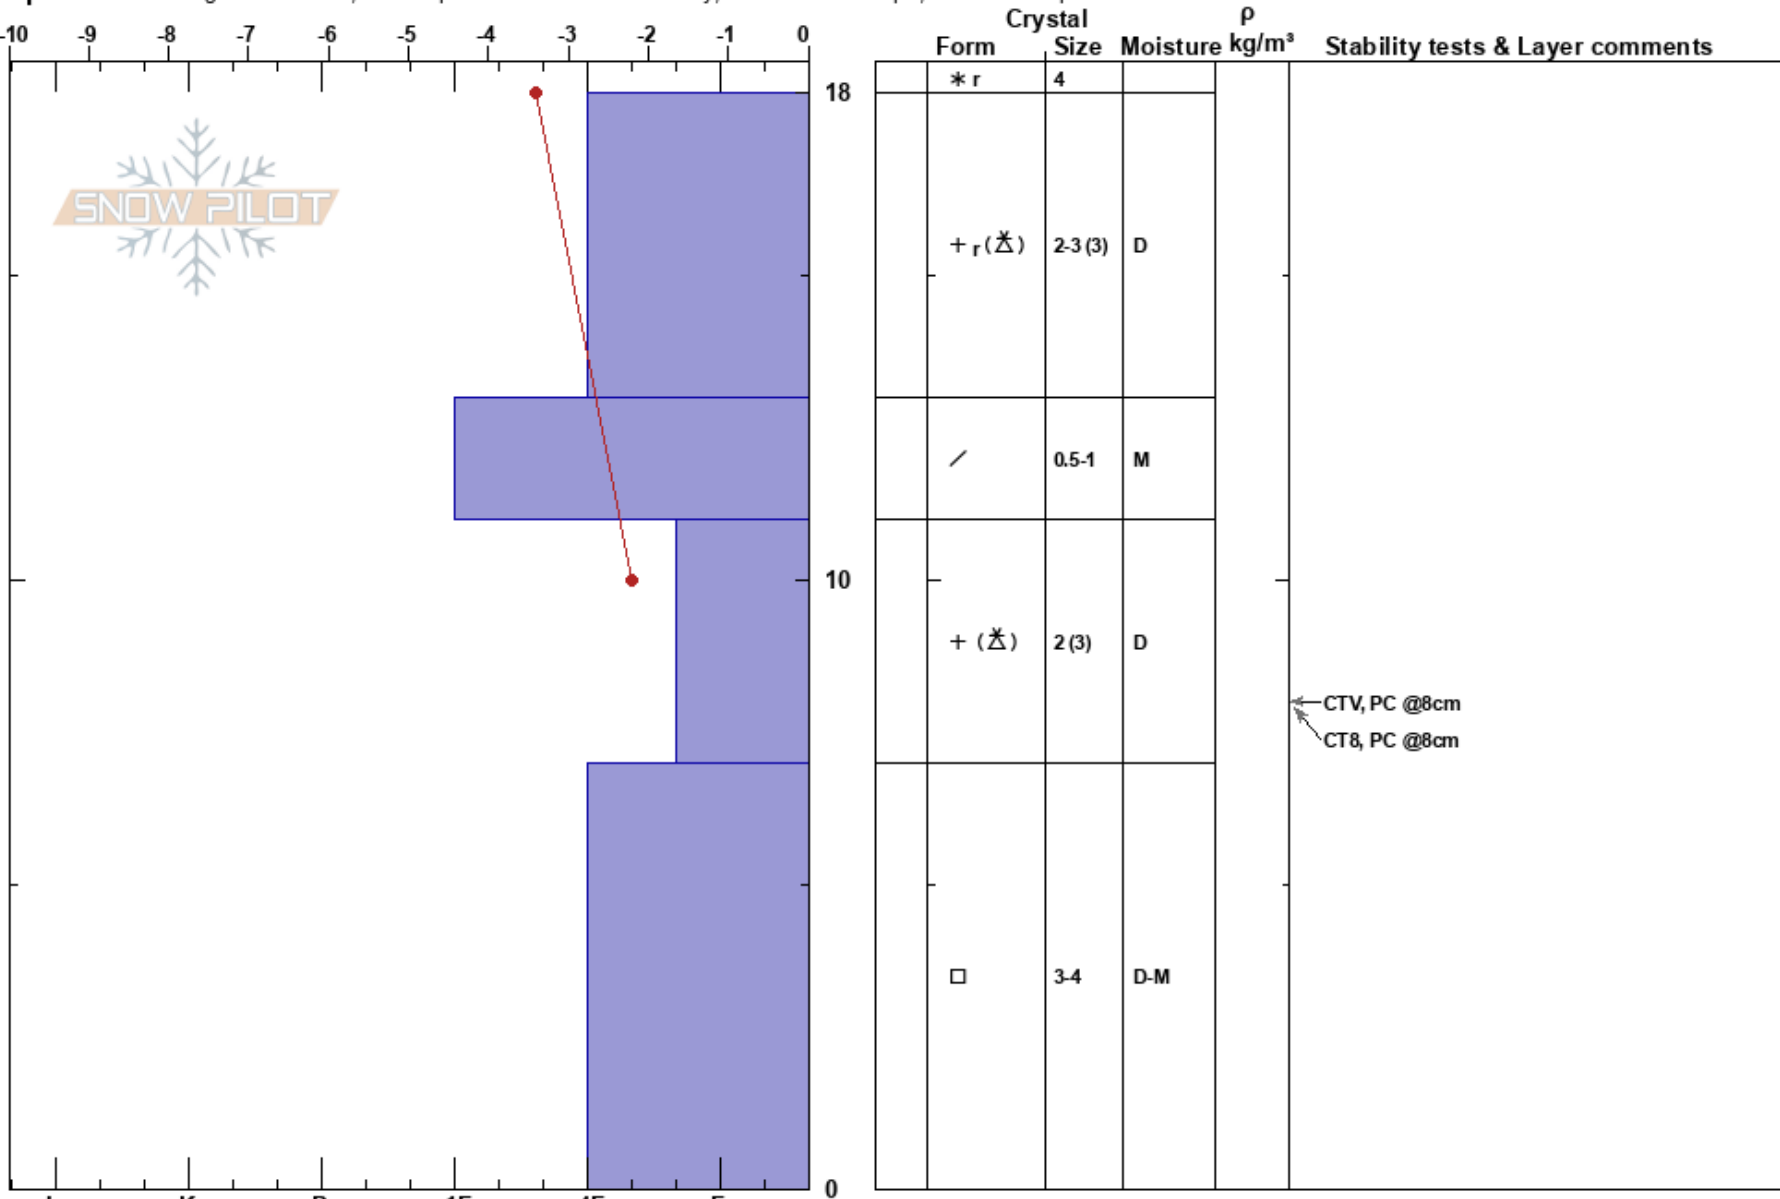

Near Ganongs  
 Carson Range  
 NV  
 Elevation: 9100 ft  
 Aspect: N

wendy antibus  
 11/17/2023 - 12:30pm  
 Co-ord: 39.31836N, -119.88788W  
 Slope Angle: 12°  
 Wind Loading:

Stability:  
 Air Temperature: 0.3°C  
 Sky Cover: BKN  
 Precipitation: NO  
 Wind: SE Light Breeze  
 HS: 18  
 PF: 15  
 PS: 15  
 7-0cm: Problematic layer

Specifics: Pit dug in a Ski Area; Pit is representative of backcountry; Ski tracks on slope; We skied slope

Notes: Pit just above snow stake. Variable snow depth in area ranging from 10-25 cms with underlying rocks and logs barely covered by new snow.