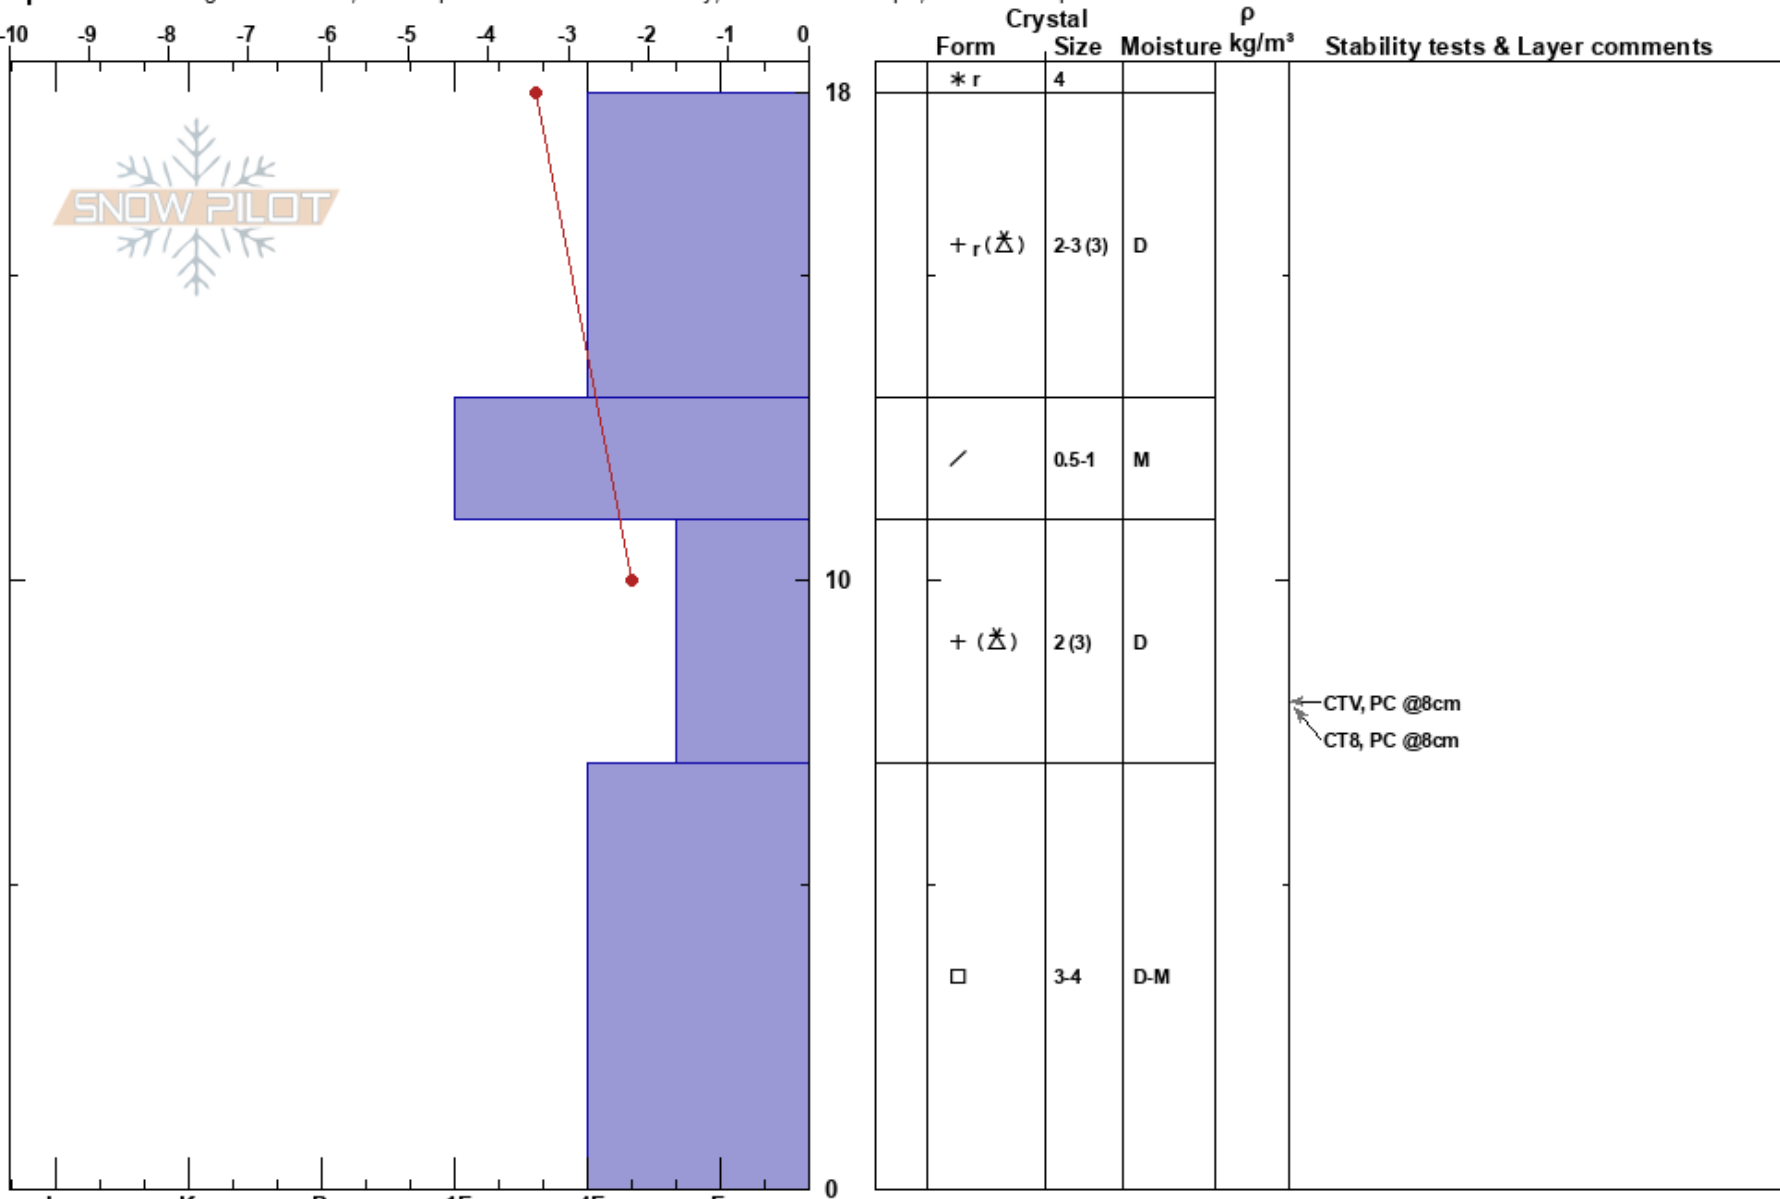

Near Ganongs
 Carson Range
 NV
 Elevation: 9100 ft
 Aspect: N

wendy antibus
 11/17/2023 - 12:30pm
 Co-ord: 39.31836N, -119.88788W
 Slope Angle: 12°
 Wind Loading:

Stability:
 Air Temperature: 0.3°C
 Sky Cover: BKN
 Precipitation: NO
 Wind: SE Light Breeze
 HS: 18
 PF: 15
 PS: 15
 7-0cm: Problematic layer

Specifics: Pit dug in a Ski Area; Pit is representative of backcountry; Ski tracks on slope; We skied slope

Notes: Pit just above snow stake. Variable snow depth in area ranging from 10-25 cms with underlying rocks and logs barely covered by new snow.