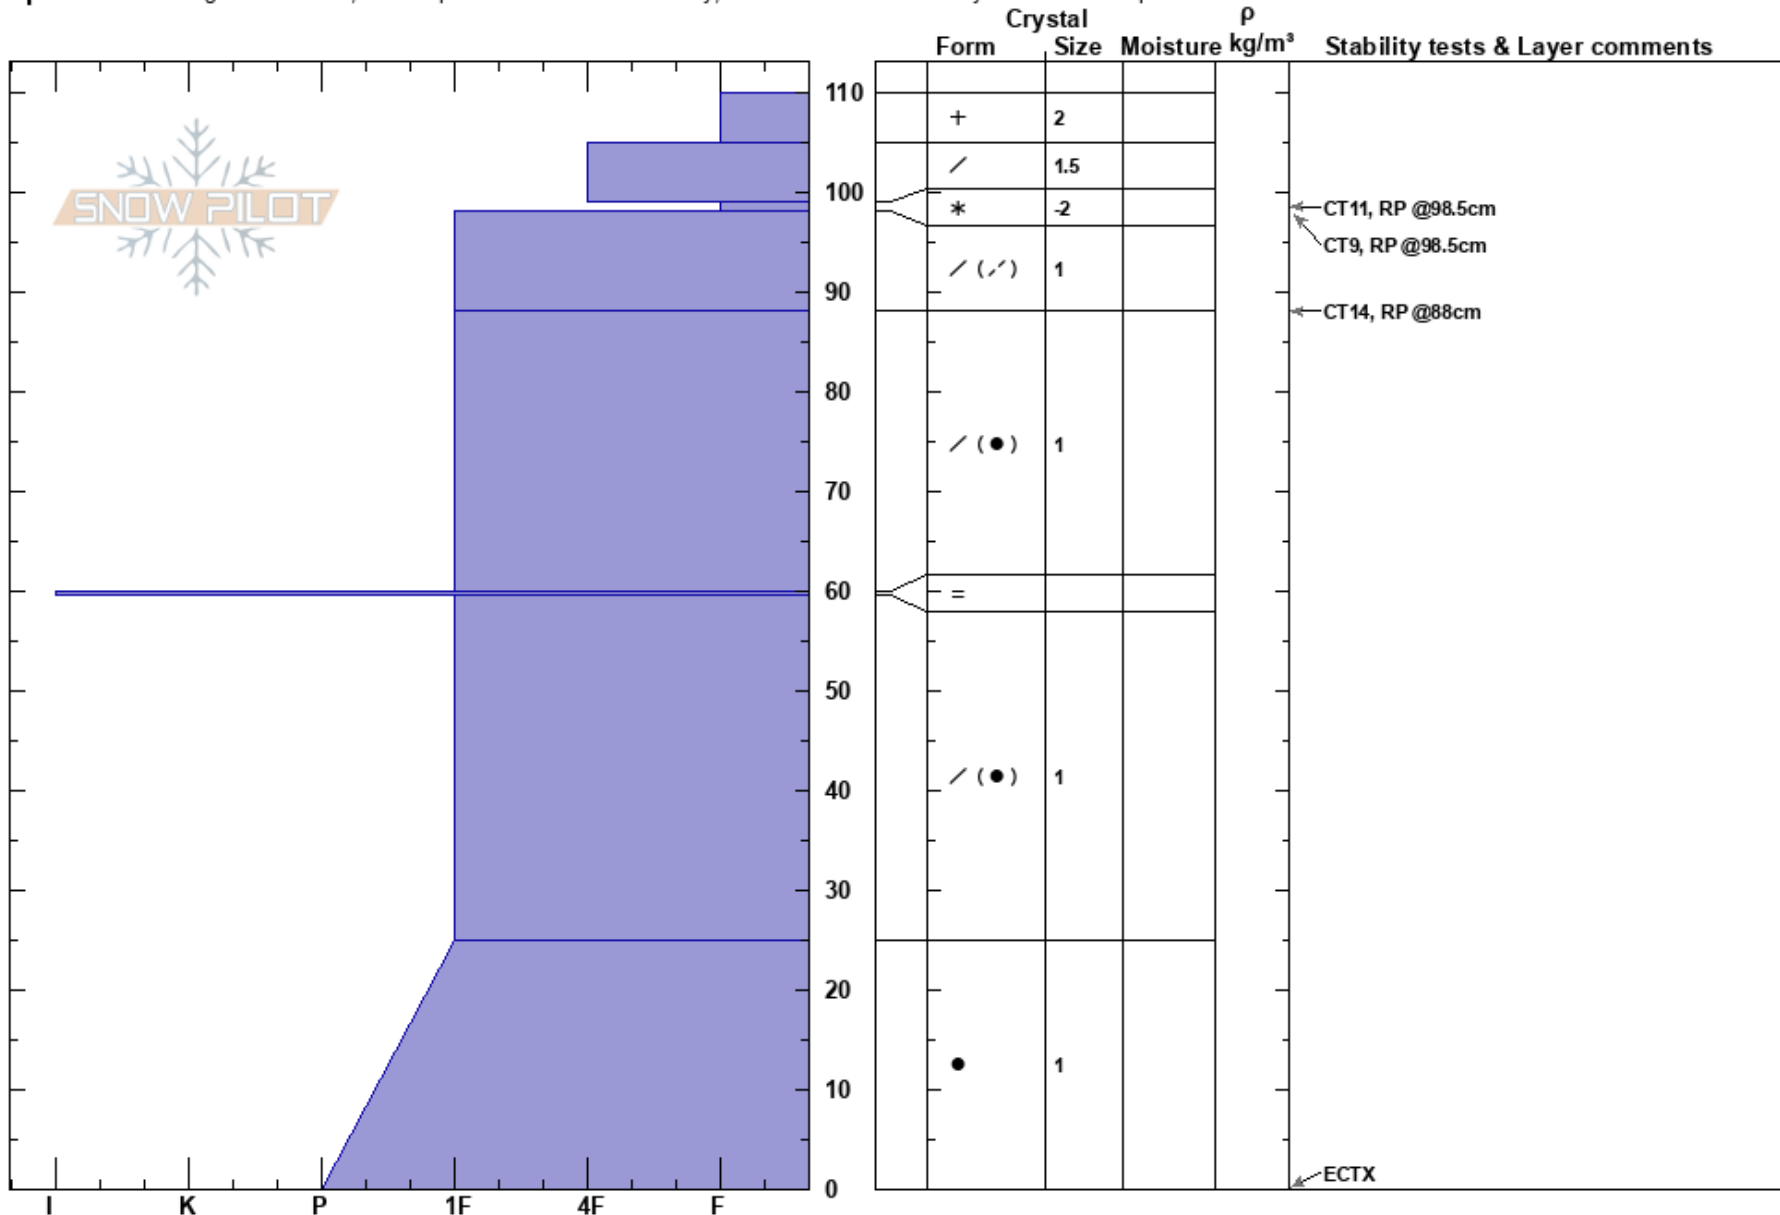

Gun 2/Tower 10
 Chugach Range
 AK
 Elevation: 2000 ft
 Aspect: SW

Sean Fallon
 11/16/2023 - 1:12am
 Co-ord: 60.96080N, -149.08057W
 Slope Angle: 27°
 Wind Loading: no

Stability: Fair
 Air Temperature: 31°F
 Sky Cover: BKN
 Precipitation: S-1
 Wind: E Light Breeze
 HS: 110
 PF: 55
 PS: 25
 99-98cm: Problematic layer

Specifics: Pit dug in a Ski Area; Pit is representative of backcountry; Recent avalanche activity on different slopes

Notes: First Pit of the Year