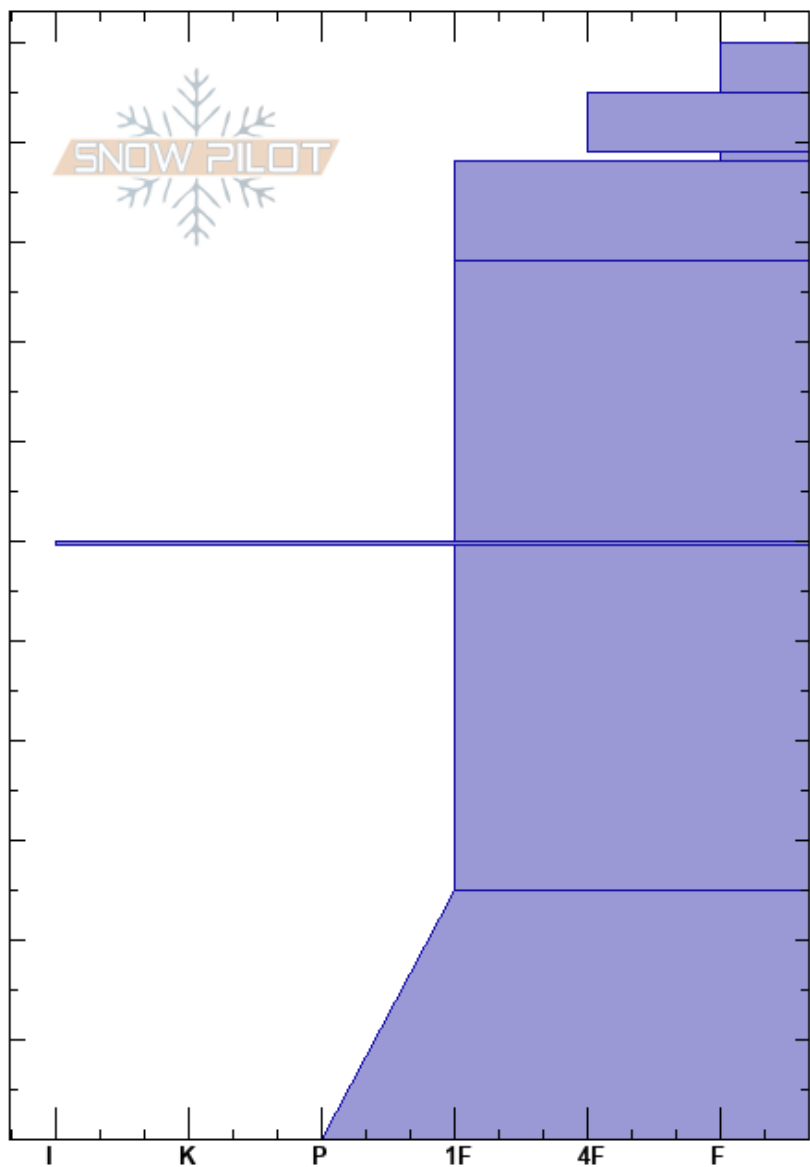

Gun 2/Tower 10
 Chugach Range
 AK
 Elevation: 2000 ft
 Aspect: SW

Sean Fallon
 11/16/2023 - 1:12am
 Co-ord: 60.96080N, -149.08057W
 Slope Angle: 27°
 Wind Loading: no

Stability: Fair
 Air Temperature: 31°F
 Sky Cover: BKN
 Precipitation: S-1
 Wind: E Light Breeze

HS: 110
 PF: 55 99-98cm: Problematic layer
 PS: 25

Specifics: Pit dug in a Ski Area; Pit is representative of backcountry; Recent avalanche activity on different slopes

Depth (cm)	Crystal		Moisture	ρ kg/m ³	Stability tests & Layer comments
	Form	Size			
110	+	2			
100	/	1.5			
100	*	-2			← CT11, RP @98.5cm ← CT9, RP @98.5cm
90	/ (/)	1			← CT14, RP @88cm
80					
70	/ (●)	1			
60	=				
50					
40	/ (●)	1			
30					
20					
10	●	1			
0					← ECTX

Notes: First Pit of the Year