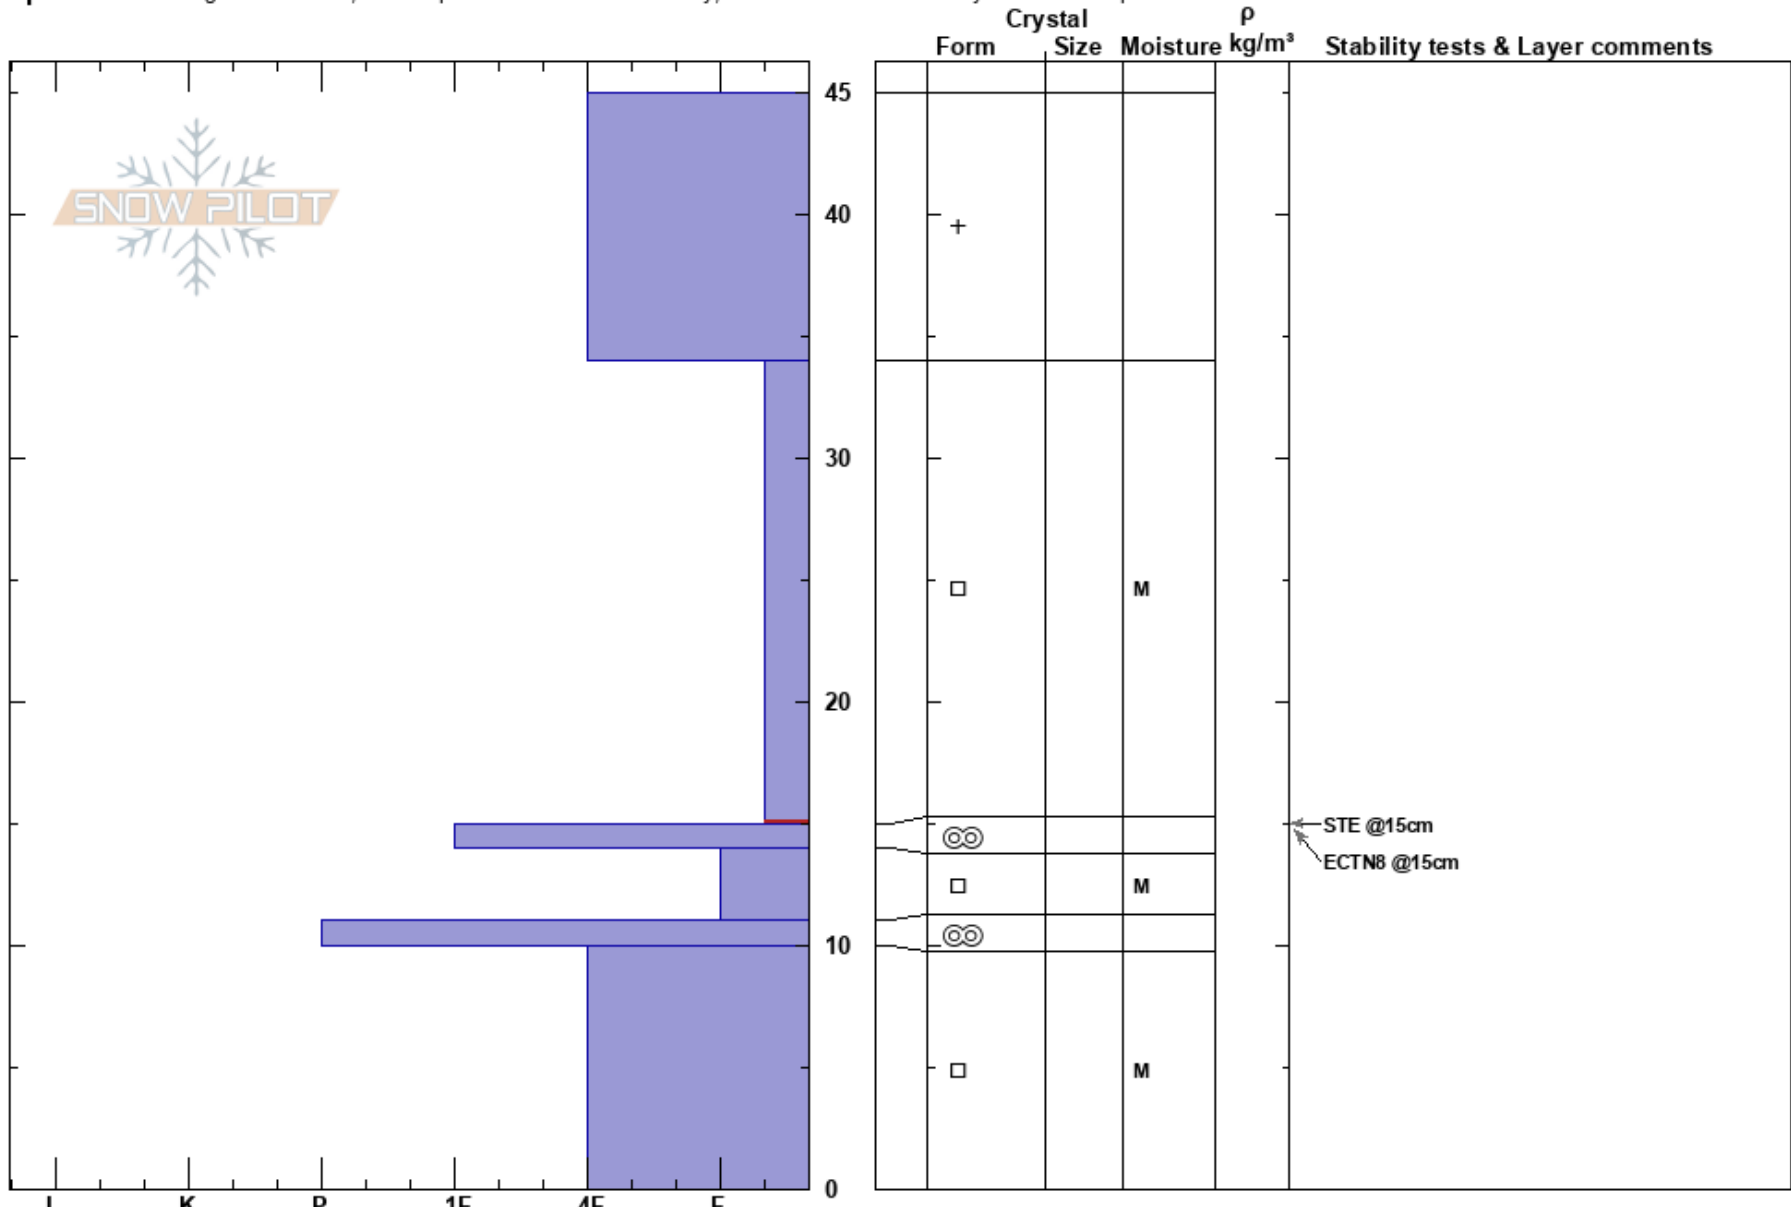

99 N Side - Your Tram
 Wasatch Range
 UT
 Elevation: 9630 ft
 Aspect: N

Mike Craig
 11/16/2023 - 1:00pm
 Co-ord: 40.66112N, -111.59453E
 Slope Angle: 38°
 Wind Loading:

Stability: **HS:45**
 Air Temperature: 31°F PF: 30 34-15cm: Problematic layer
 Sky Cover: OVC
 Precipitation: NO
 Wind: Calm

Specifics: Pit dug in a Ski Area; Pit is representative of backcountry; Recent avalanche activity on similar slopes

Notes: