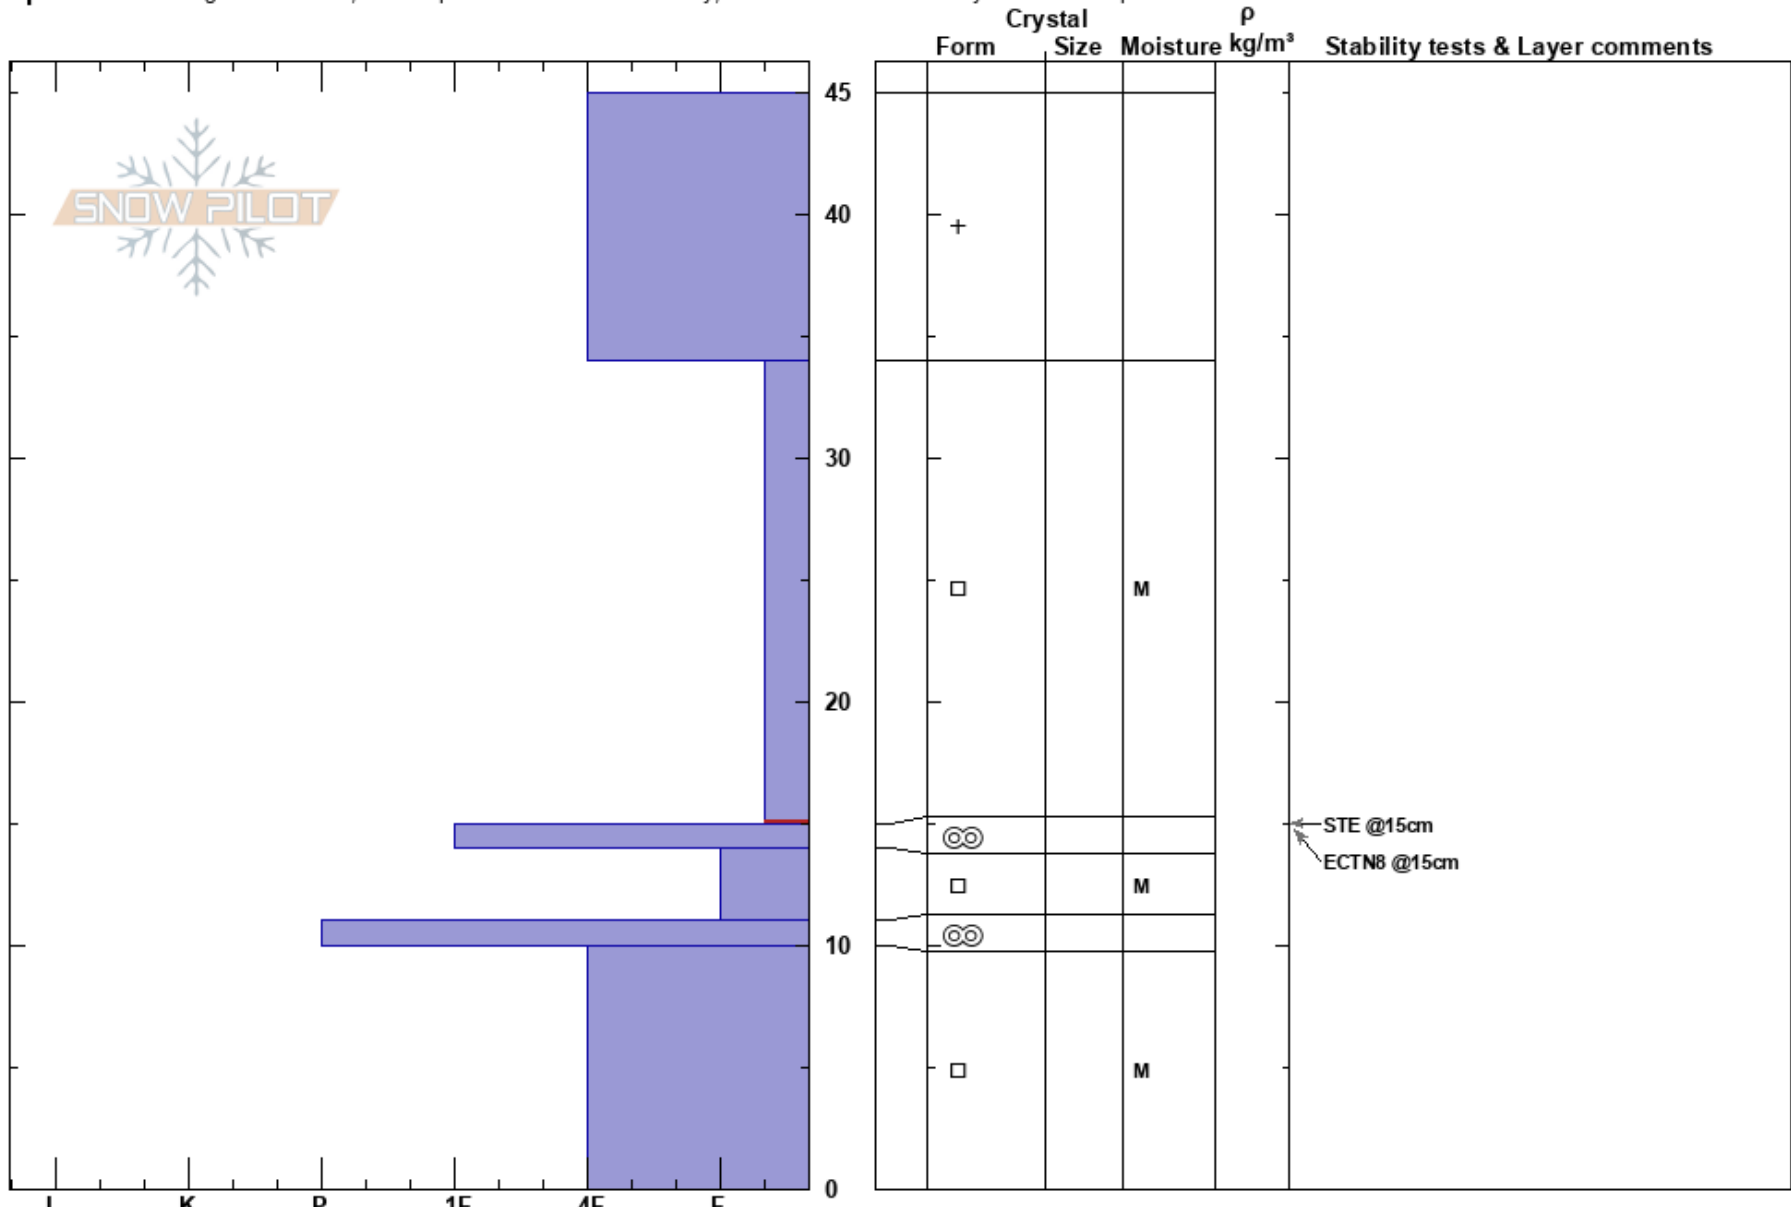

99 N Side - Your Tram  
 Wasatch Range  
 UT  
 Elevation: 9630 ft  
 Aspect: N

Mike Craig  
 11/16/2023 - 1:00pm  
 Co-ord: 40.66112N, -111.59453E  
 Slope Angle: 38°  
 Wind Loading:

Stability: **HS:45**  
 Air Temperature: 31°F PF: 30 34-15cm: Problematic layer  
 Sky Cover: OVC  
 Precipitation: NO  
 Wind: Calm

**Specifics:** Pit dug in a Ski Area; Pit is representative of backcountry; Recent avalanche activity on similar slopes

Notes: