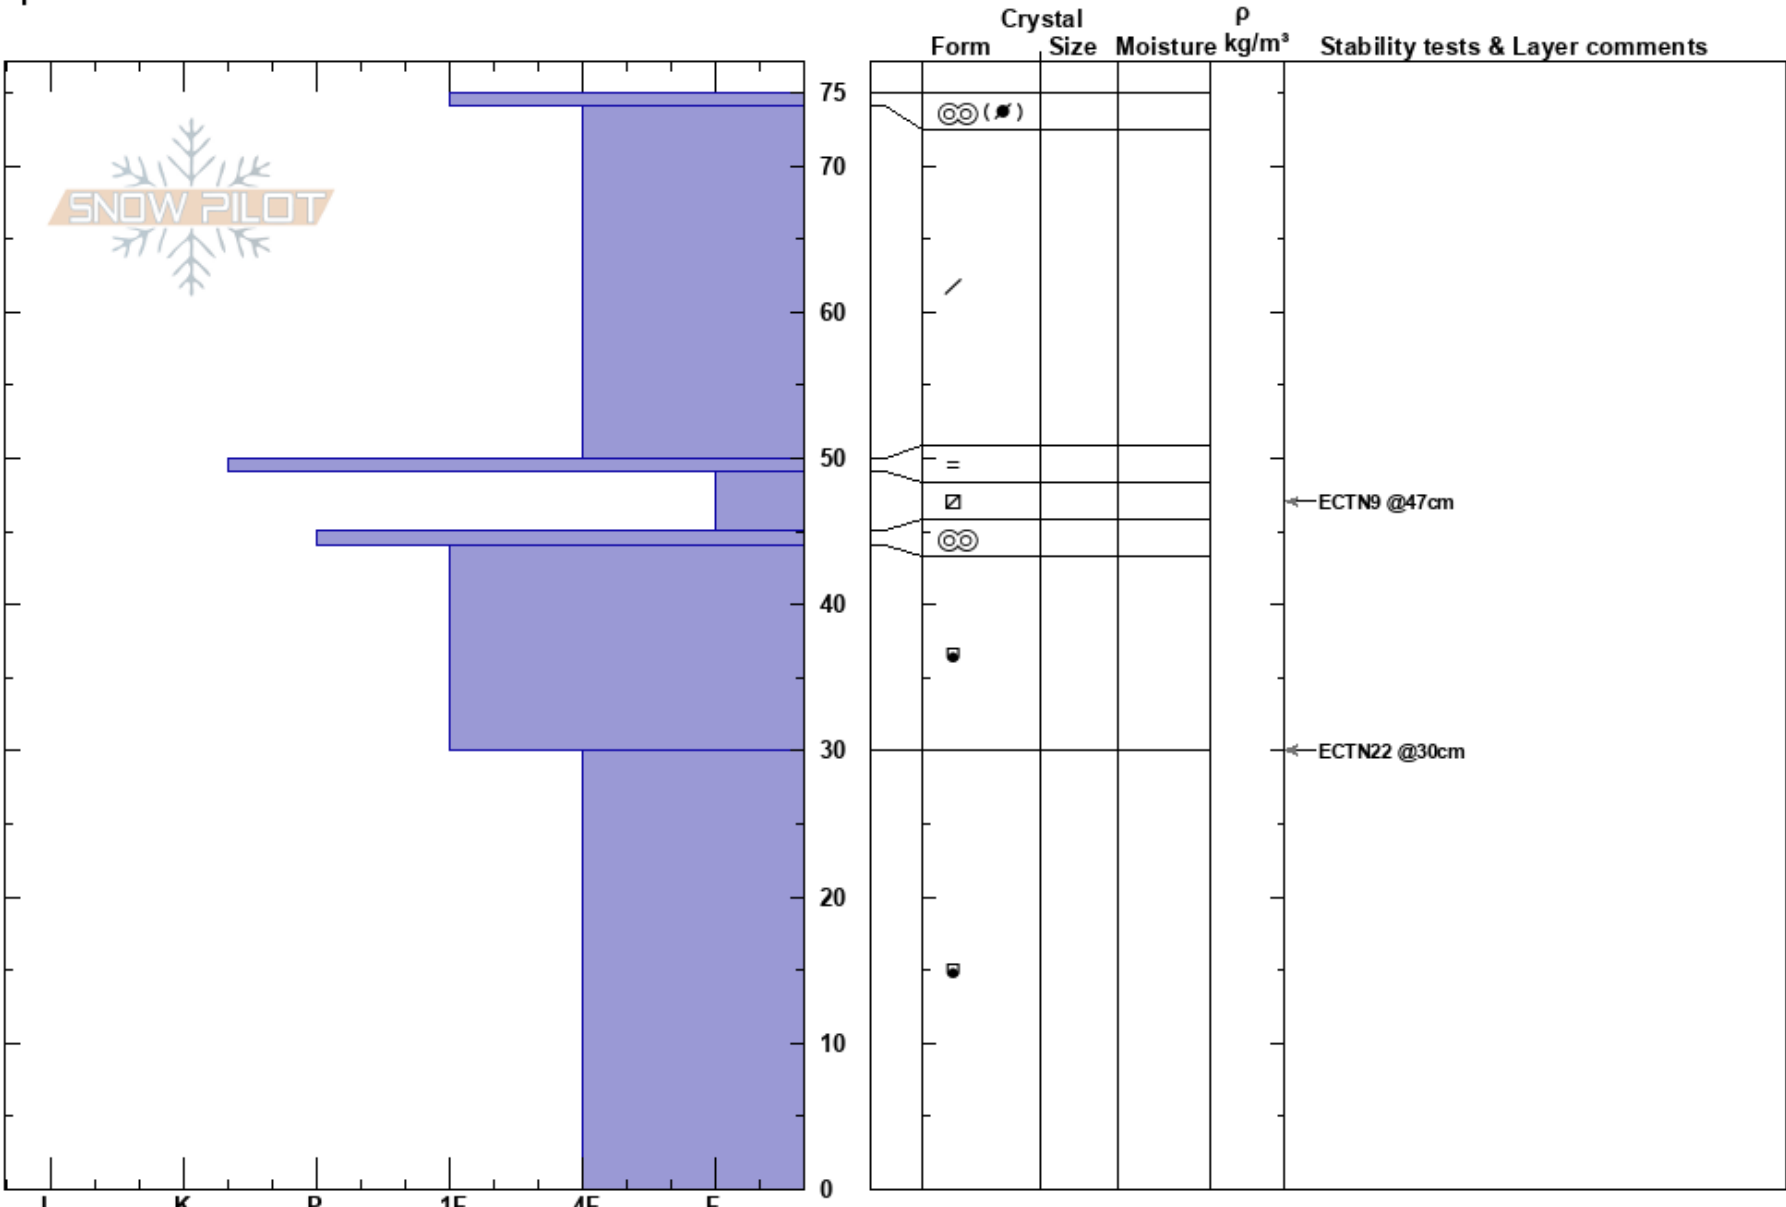

Targhee Side- North 2
 Teton Range
 WY
 Elevation: 9700 ft
 Aspect: 315°
 Specifics:

Gabrielle Antonioli
 11/16/2023 - 1:00pm
 Co-ord: 43.77870N, -110.90198W
 Slope Angle:
 Wind Loading: previous

Stability:
 Air Temperature:
 Sky Cover: BKN
 Precipitation: NO
 Wind: SW Moderate

Layer Notes:

HS: 75
 PF: 25
 PS: 5

Notes: all fairly dry snow