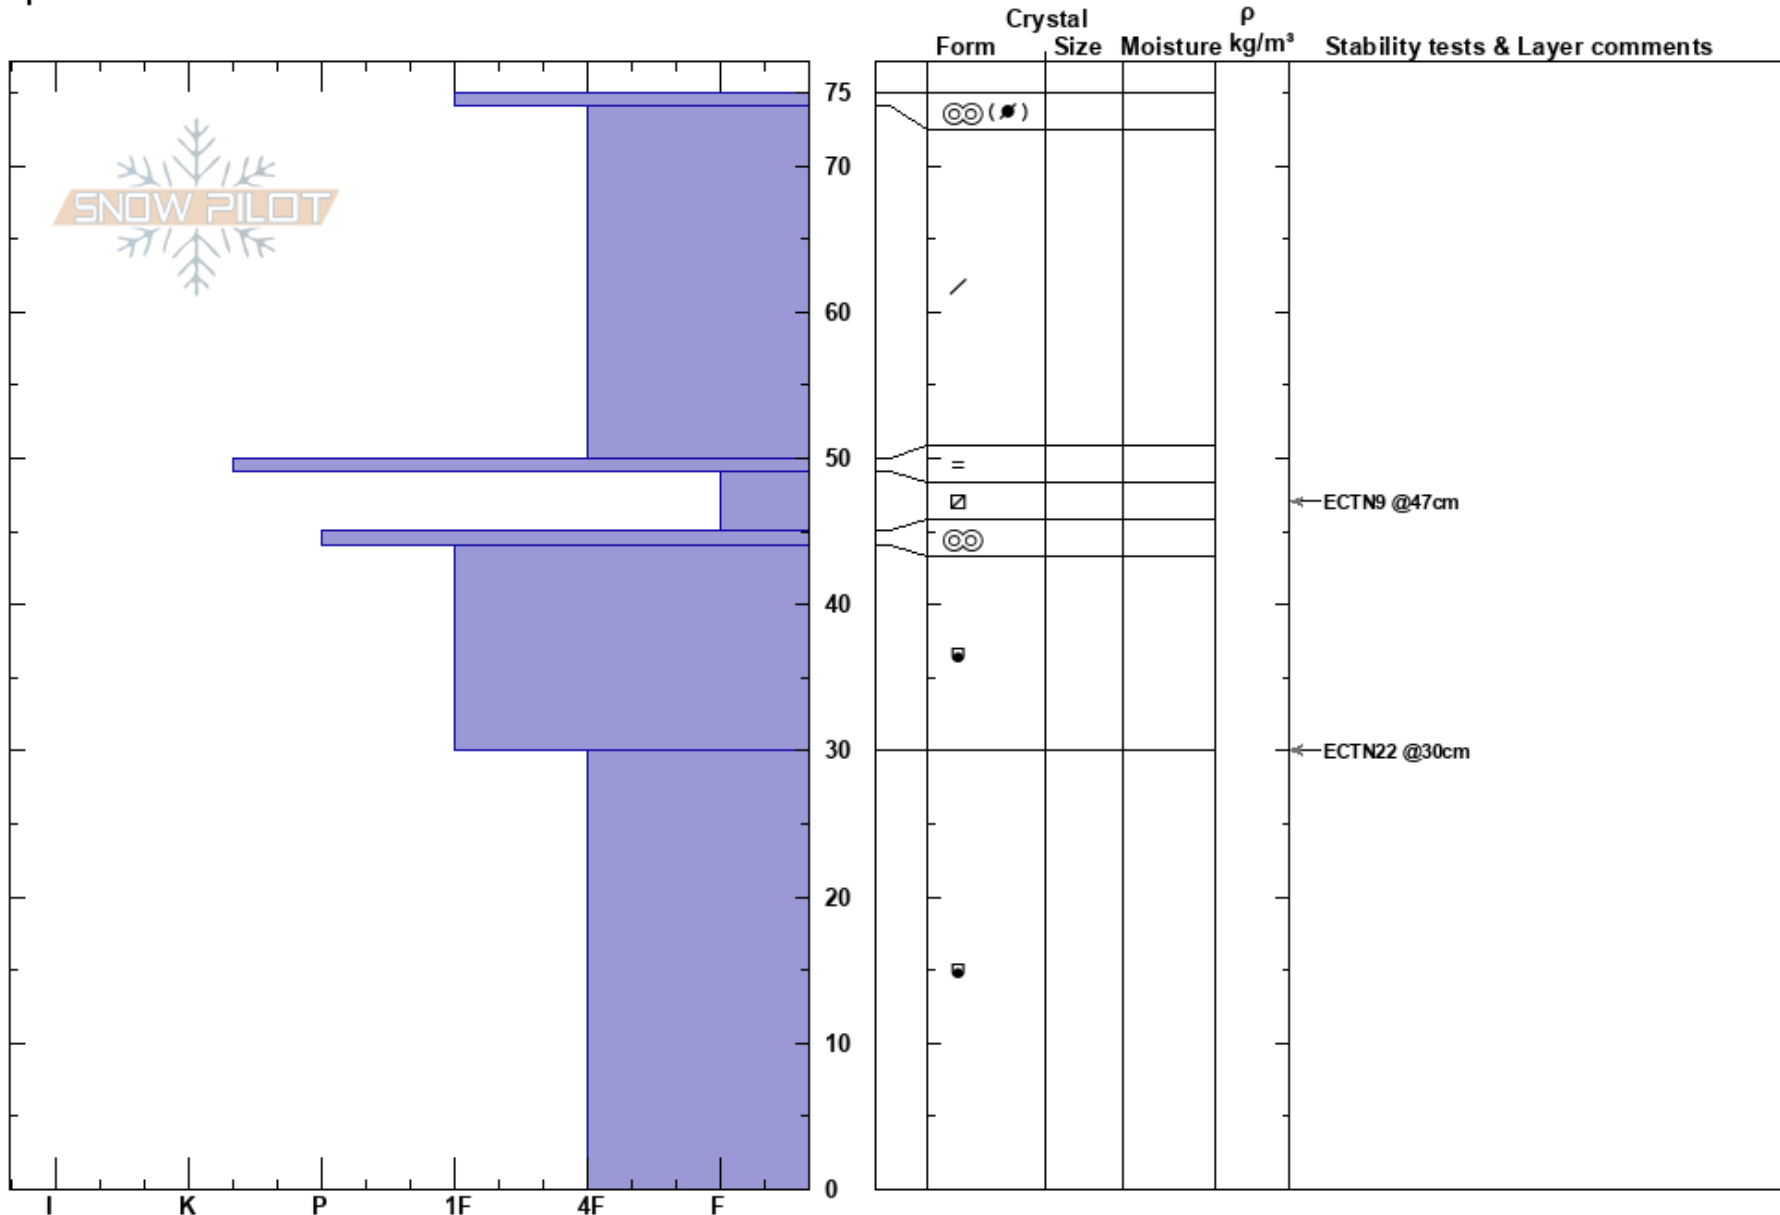

Targhee Side- North 2  
 Teton Range  
 WY  
 Elevation: 9700 ft  
 Aspect: 315°  
 Specifics:

Gabrielle Antonioli  
 11/16/2023 - 1:00pm  
 Co-ord: 43.77870N, -110.90198W  
 Slope Angle:  
 Wind Loading: previous

Stability:  
 Air Temperature:  
 Sky Cover: BKN  
 Precipitation: NO  
 Wind: SW Moderate

HS: 75  
 PF: 25  
 PS: 5

Layer Notes:

Notes: all fairly dry snow