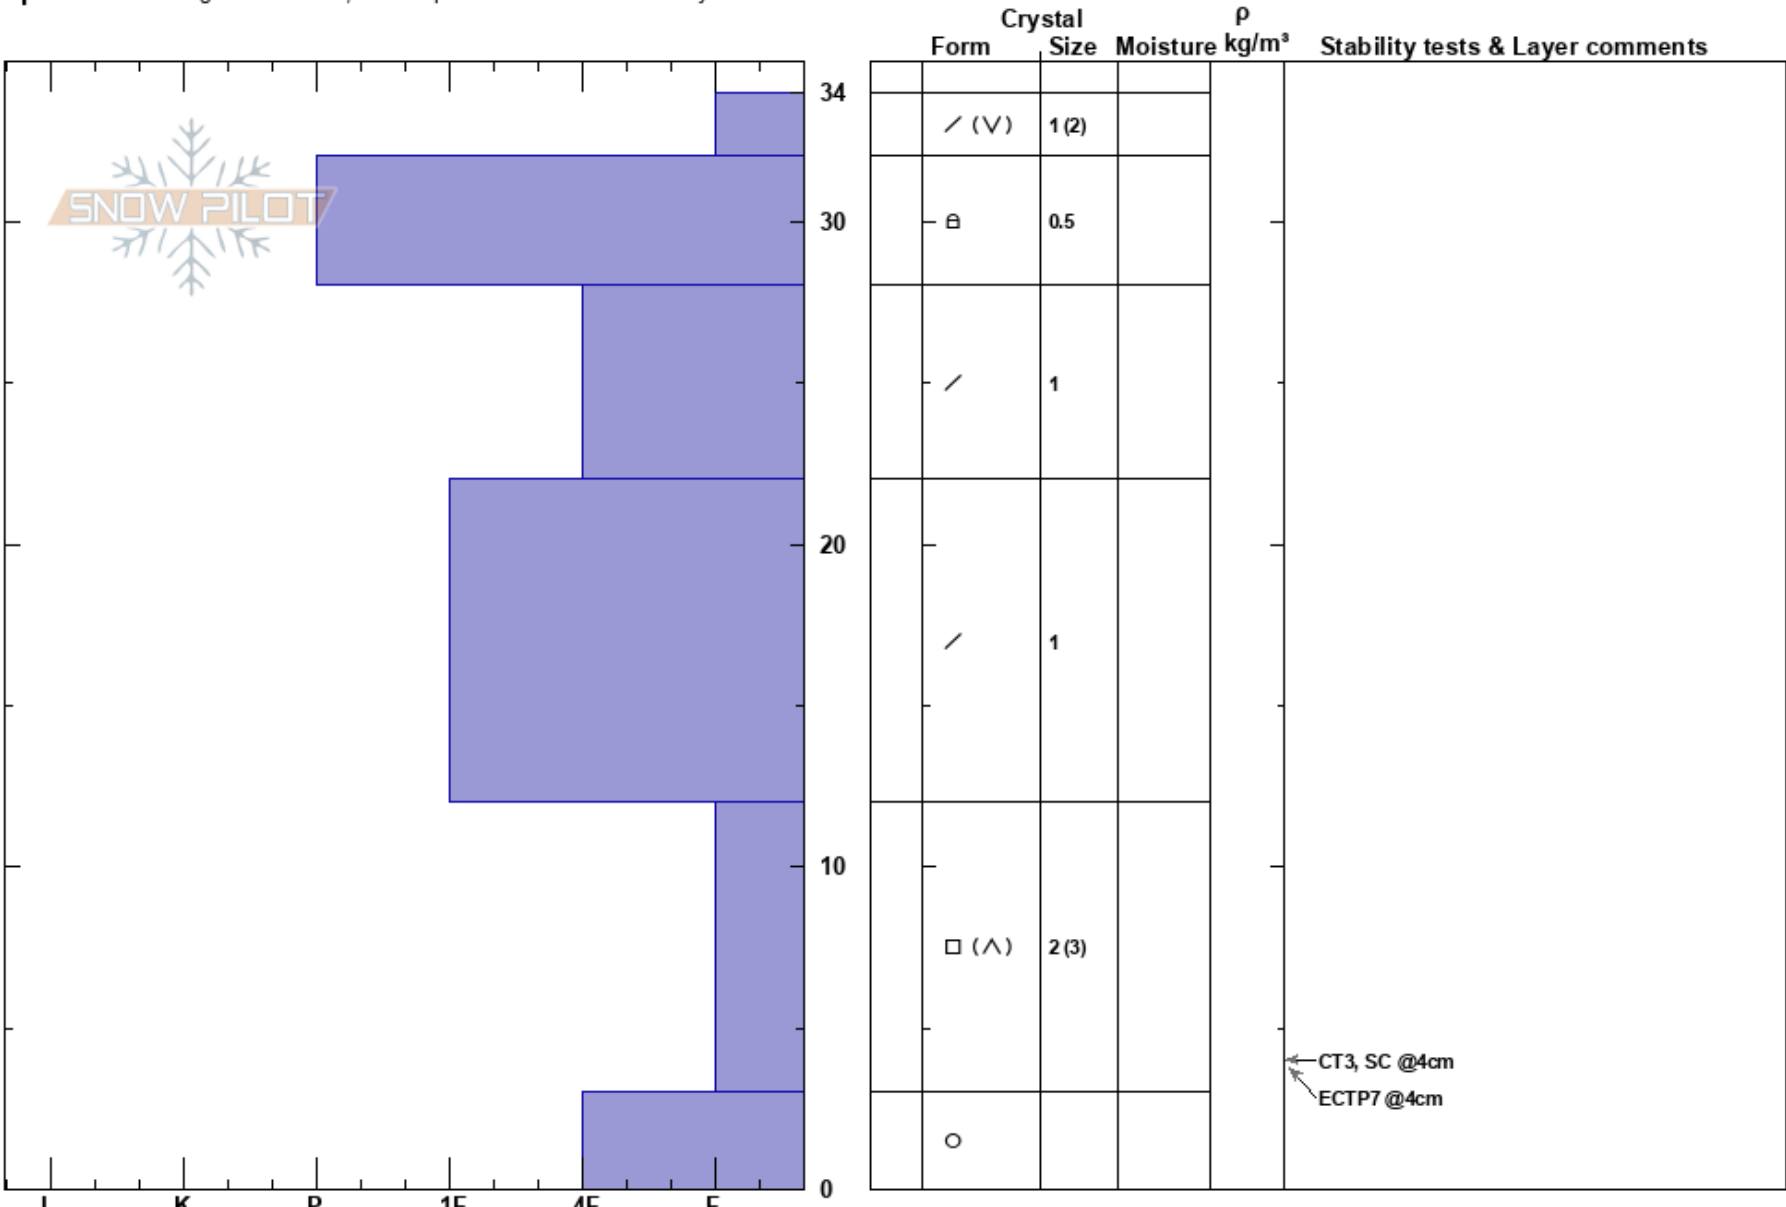

Goldie Plateau South
 purcell
 BC
Elevation: 2440 m
Aspect: S
Specifics: Pit dug in a Ski Area; Pit is representative of backcountry

Panorama Avalanche Office
 16/11/2023 - 11:05
Co-ord:
Slope Angle: 9°
Wind Loading: previous

Stability:
Air Temperature:
Sky Cover: CLR
Precipitation: NO
Wind: SW Light Breeze

HS: 34
Layer Notes:

← CT3, SC @4cm
 ← ECTP7 @4cm

Notes: Open TL area, smooth ground
 DM, LS, CC