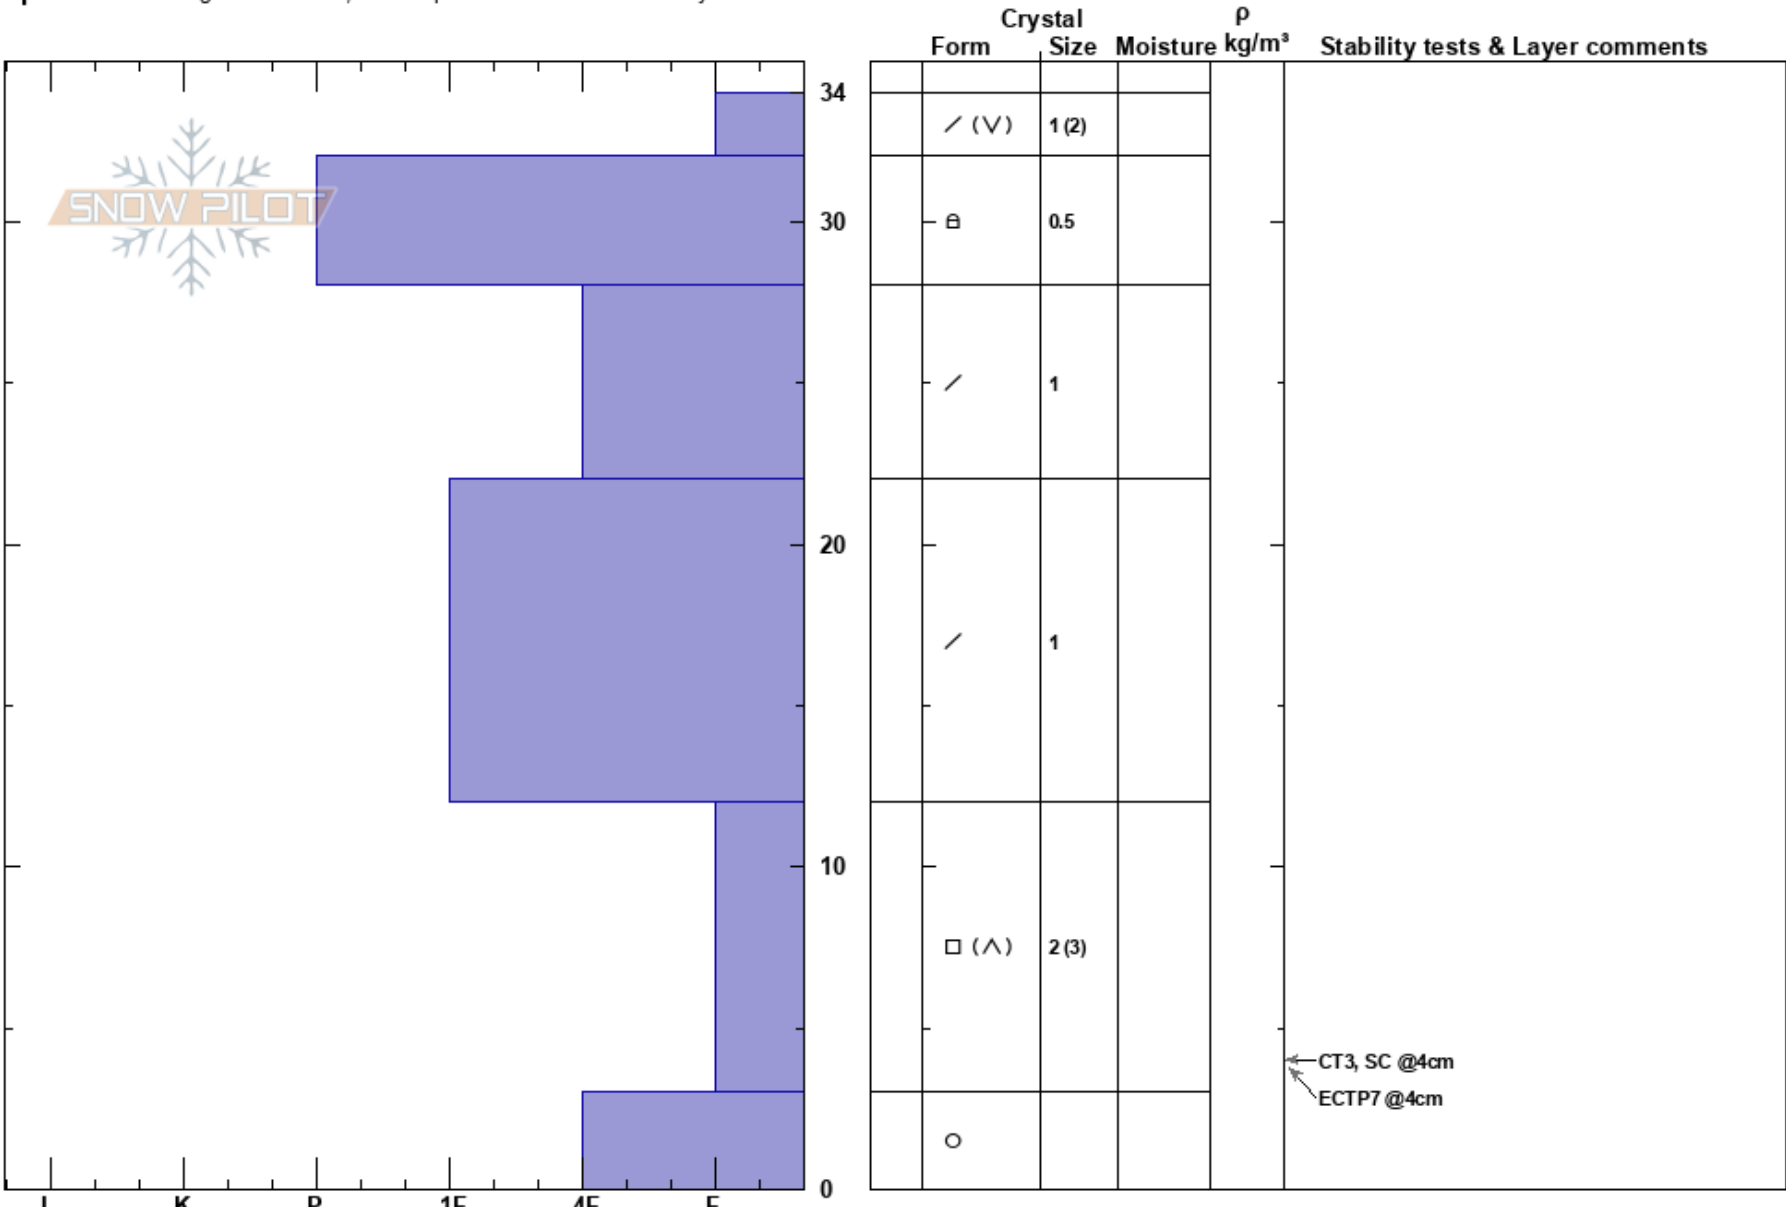

Goldie Plateau South  
 purcell  
 BC  
 Elevation: 2440 m  
 Aspect: S  
 Specifics: Pit dug in a Ski Area; Pit is representative of backcountry

Panorama Avalanche Office  
 16/11/2023 - 11:05  
 Co-ord:  
 Slope Angle: 9°  
 Wind Loading: previous

Stability:  
 Air Temperature:  
 Sky Cover: CLR  
 Precipitation: NO  
 Wind: SW Light Breeze

HS:34 Layer Notes:

← CT3, SC @4cm  
 ← ECTP7 @4cm

Notes: Open TL area, smooth ground  
 DM, LS, CC