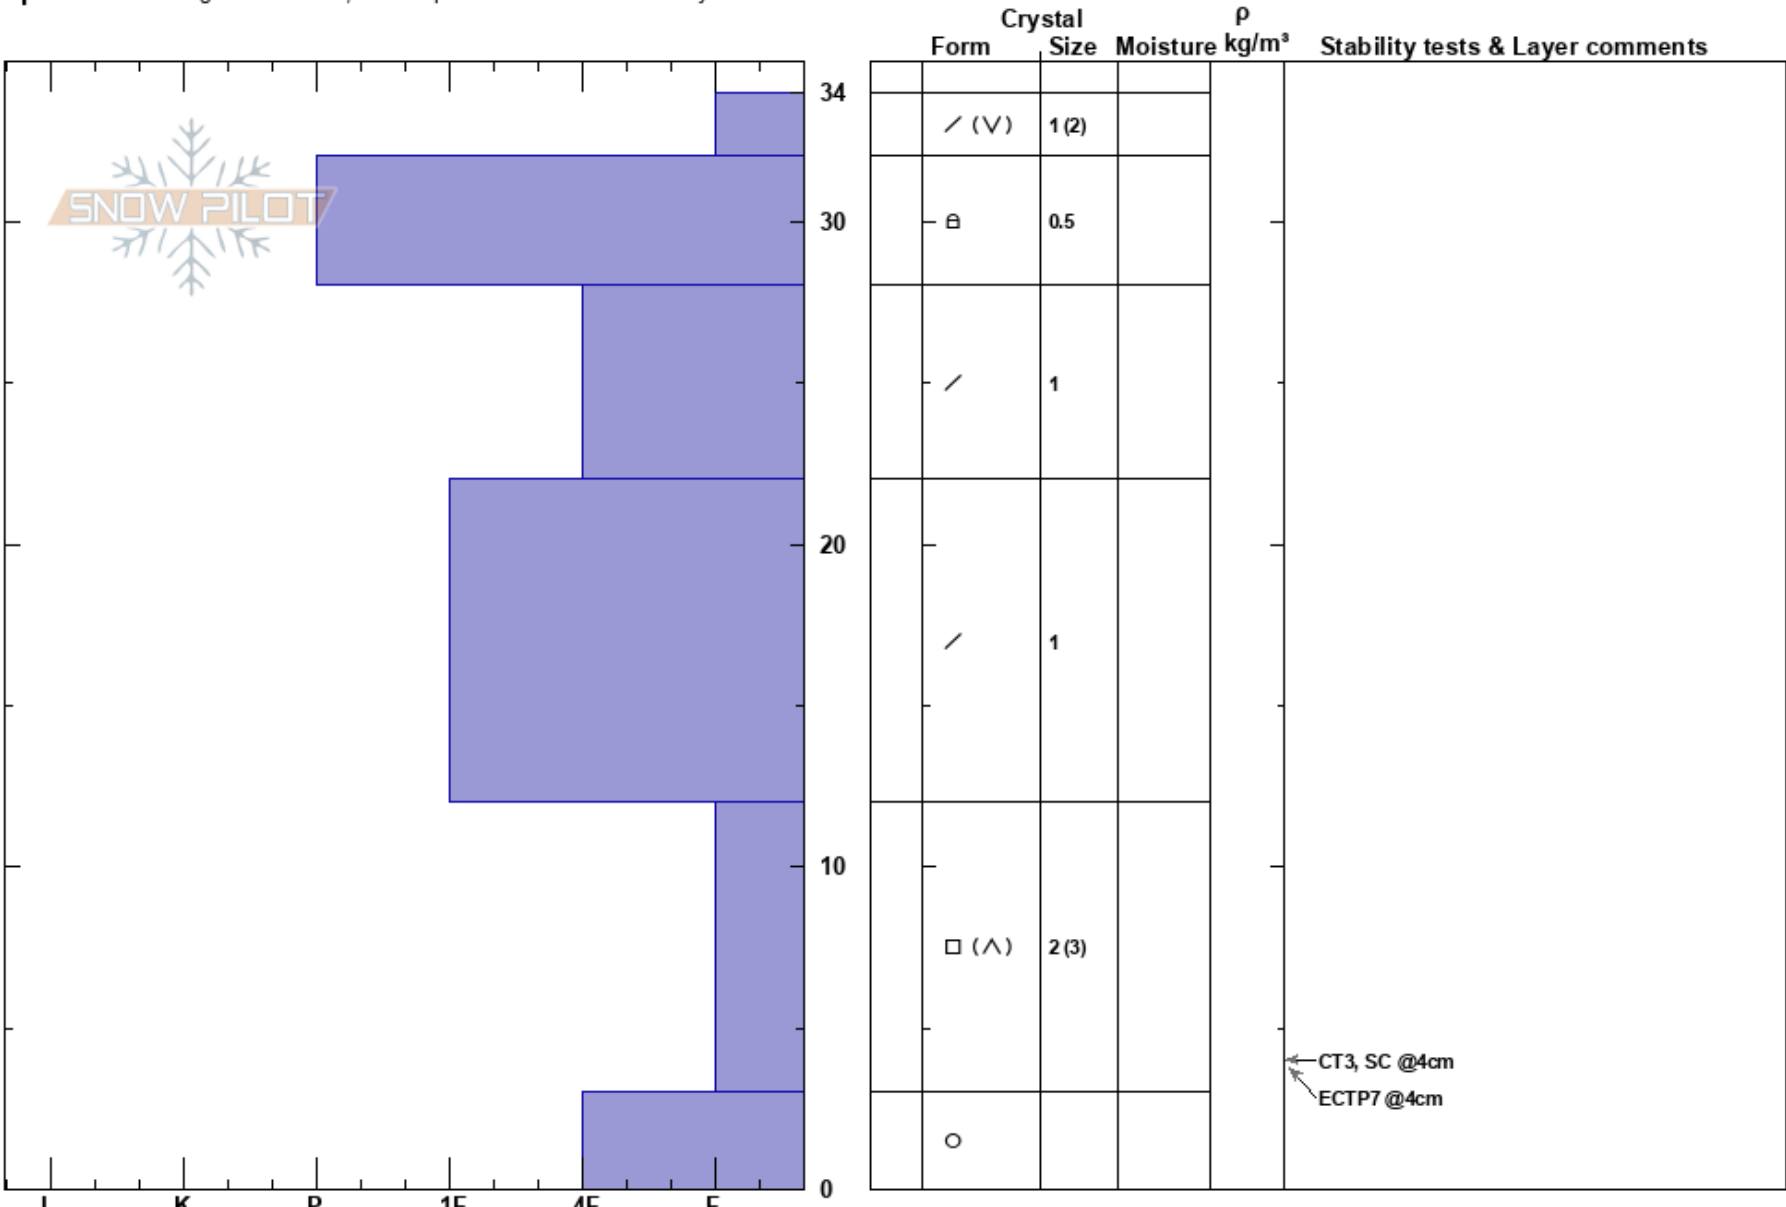

Goldie Plateau South
 purcell
 BC
Elevation: 2440 m
Aspect: S
Specifics: Pit dug in a Ski Area; Pit is representative of backcountry

Panorama Avalanche Office
 16/11/2023 - 11:05
Co-ord:
Slope Angle: 9°
Wind Loading: previous

Stability:
Air Temperature:
Sky Cover: CLR
Precipitation: NO
Wind: SW Light Breeze

HS: 34
Layer Notes:

Notes: Open TL area, smooth ground
 DM, LS, CC