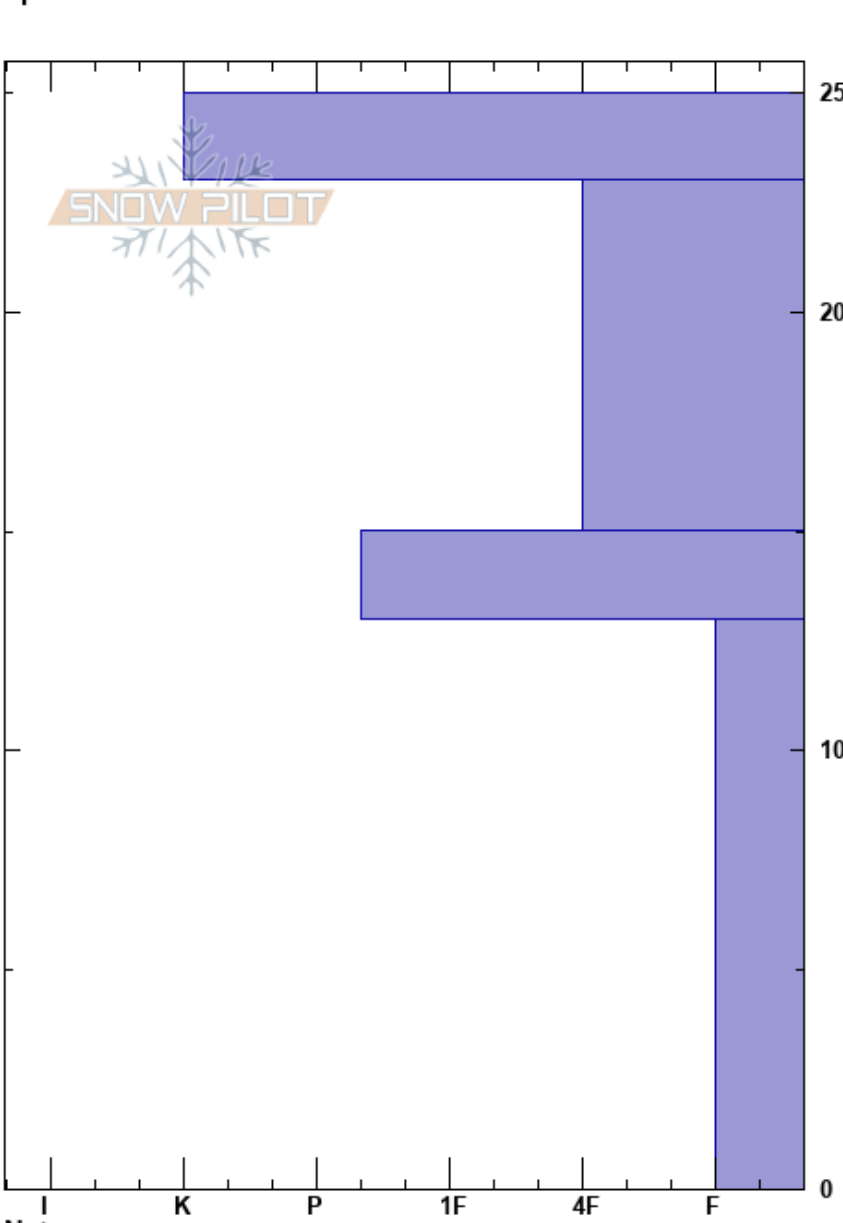

Targhee Side- North
 Teton Range
 WY
 Elevation: 9700 ft
 Aspect: 350°
 Specifics:

Gabrielle Antonioli
 11/16/2023 - 12:30pm
 Co-ord: 43.77919N, -110.90220W
 Slope Angle:
 Wind Loading:

Stability:
 Air Temperature:
 Sky Cover:
 Precipitation:
 Wind:

HS:25
 PF:25
 Layer Notes:

Crystal Form	Crystal Size	Moisture	ρ kg/m ³	Stability tests & Layer comments
=				
☒ (☛)				
☉☉				
☐				

Notes:

I K P 1F 4F F 0