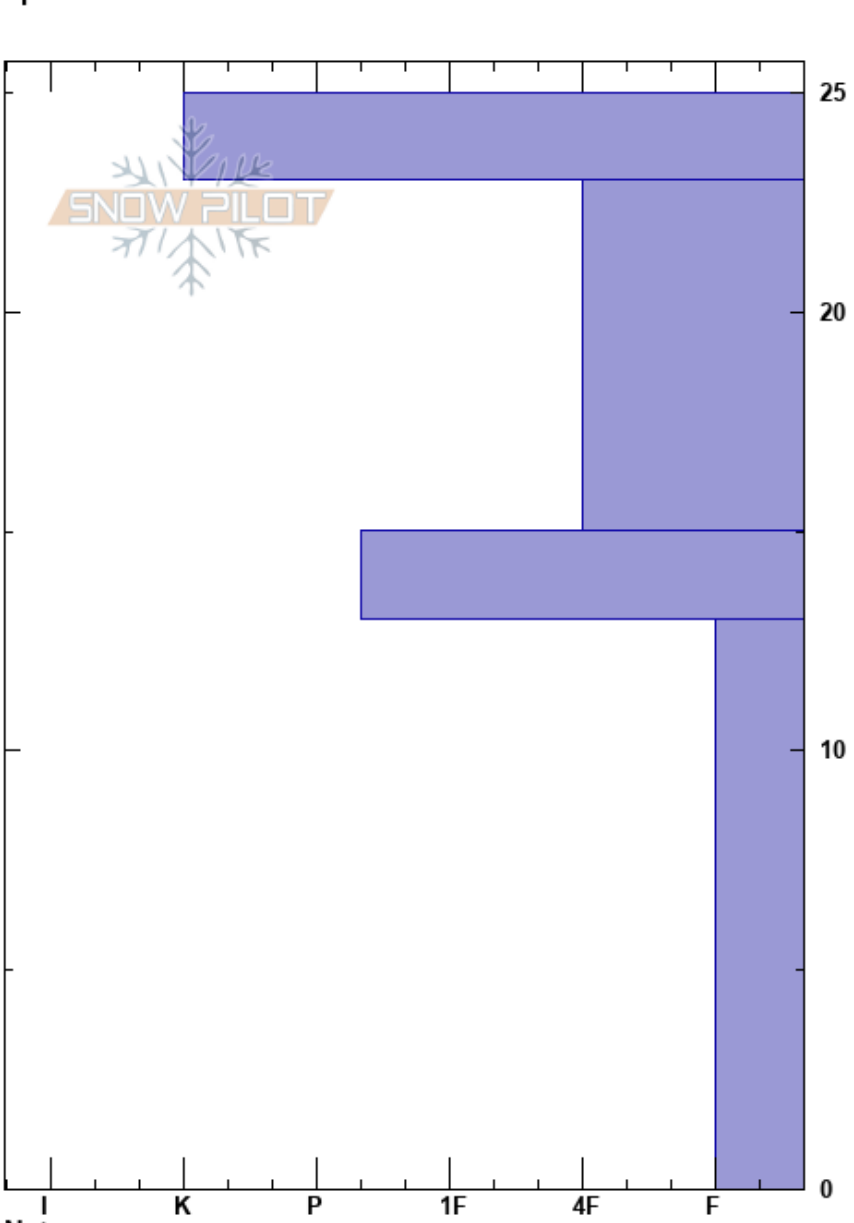

Targhee Side- North
 Teton Range
 WY
 Elevation: 9700 ft
 Aspect: 350°
 Specifics:

Gabrielle Antonioli
 11/16/2023 - 12:30pm
 Co-ord: 43.77919N, -110.90220W
 Slope Angle:
 Wind Loading:

Stability:
 Air Temperature:
 Sky Cover:
 Precipitation:
 Wind:

HS:25
 PF:25
 Layer Notes:

	Crystal		Moisture	ρ kg/m ³	Stability tests & Layer comments
	Form	Size			
25	=				
20	☒ (☛)				
	☉☉				
10	☐				
0					

Notes: