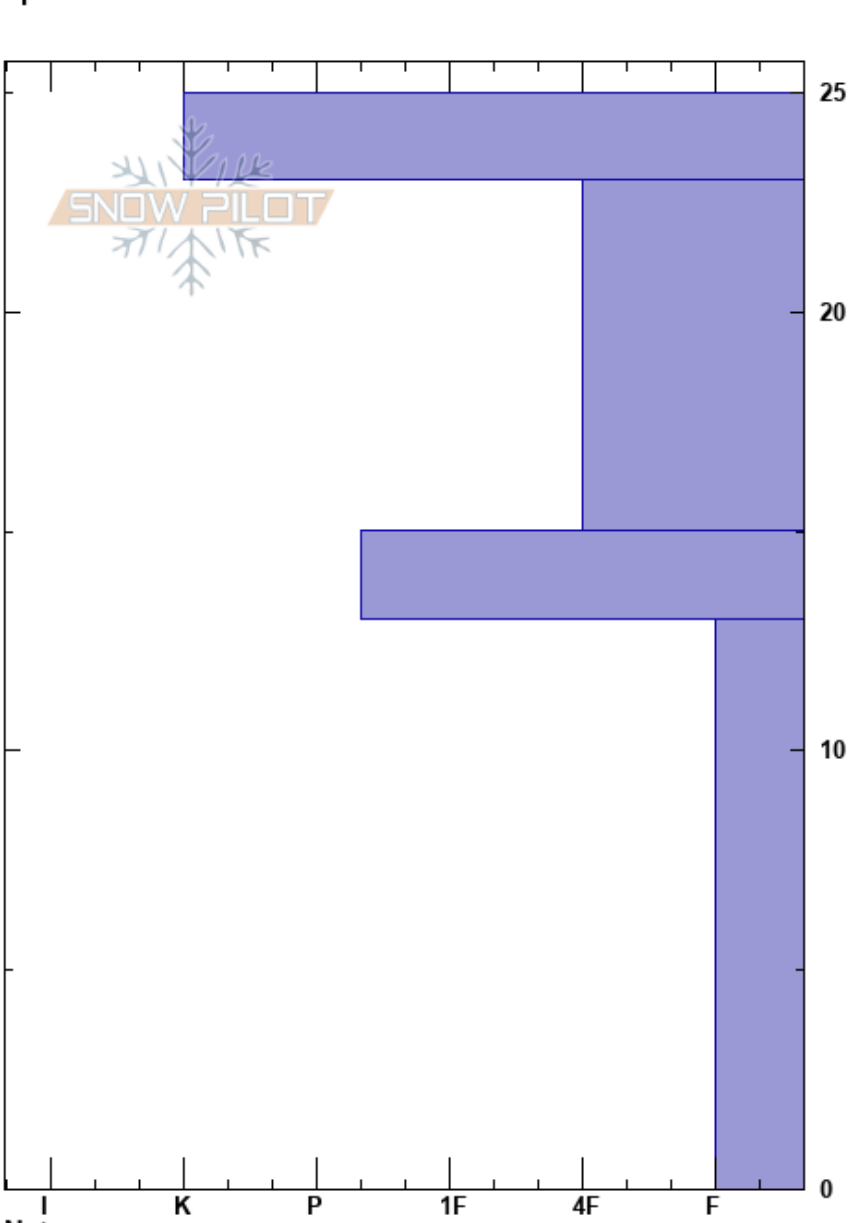

Targhee Side- North
 Teton Range
 WY
 Elevation: 9700 ft
 Aspect: 350°
 Specifics:

Gabrielle Antonioli
 11/16/2023 - 12:30pm
 Co-ord: 43.77919N, -110.90220W
 Slope Angle:
 Wind Loading:

Stability:
 Air Temperature:
 Sky Cover:
 Precipitation:
 Wind:

HS:25
 PF:25
 Layer Notes:

Crystal Form	Crystal Size	Moisture	ρ kg/m ³	Stability tests & Layer comments
=				
☒ (☛)				
☉☉				
☐				

Notes: