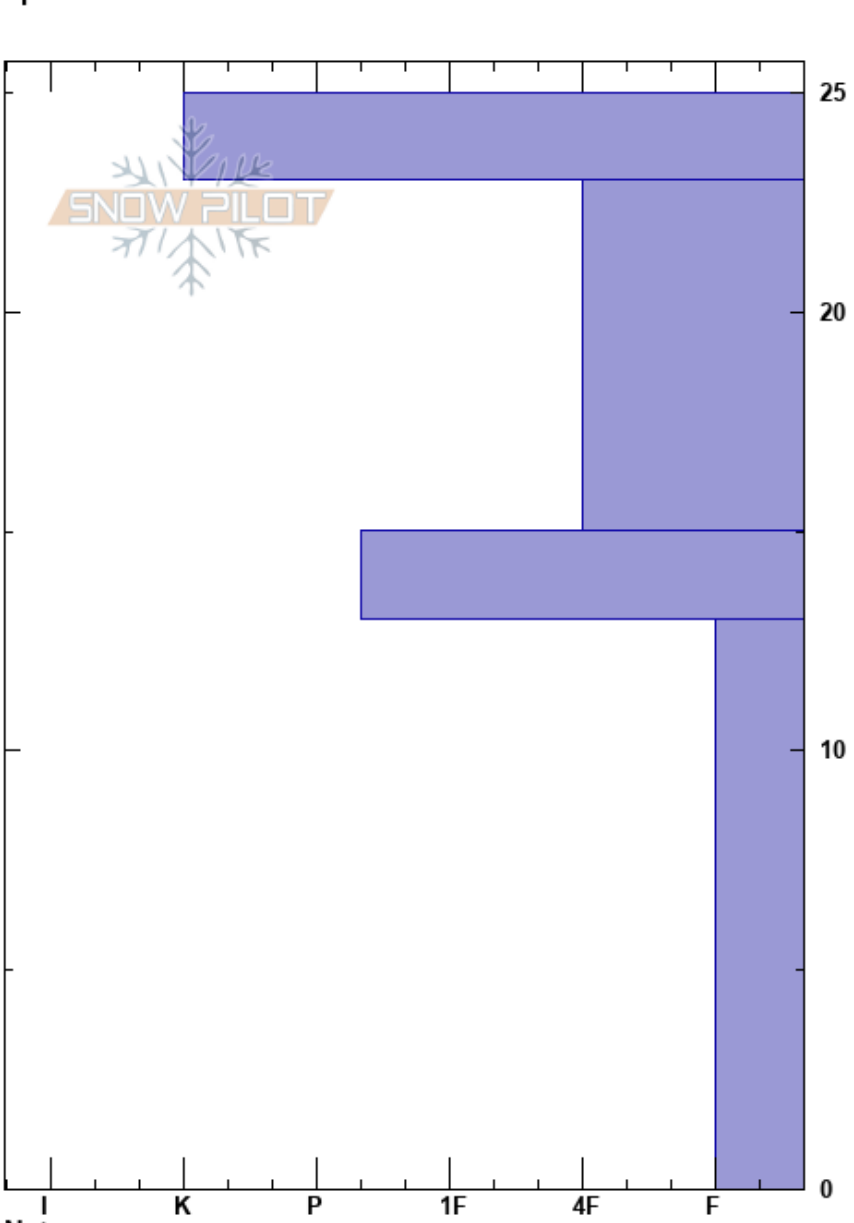

Targhee Side- North  
 Teton Range  
 WY  
 Elevation: 9700 ft  
 Aspect: 350°  
 Specifics:

Gabrielle Antonioli  
 11/16/2023 - 12:30pm  
 Co-ord: 43.77919N, -110.90220W  
 Slope Angle:  
 Wind Loading:

Stability:  
 Air Temperature:  
 Sky Cover:  
 Precipitation:  
 Wind:

HS:25  
 PF:25  
 Layer Notes:

Crystal Form	Crystal Size	Moisture	$\rho$ kg/m <sup>3</sup>	Stability tests & Layer comments
=				
☒ (☛)				
☉☉				
☐				