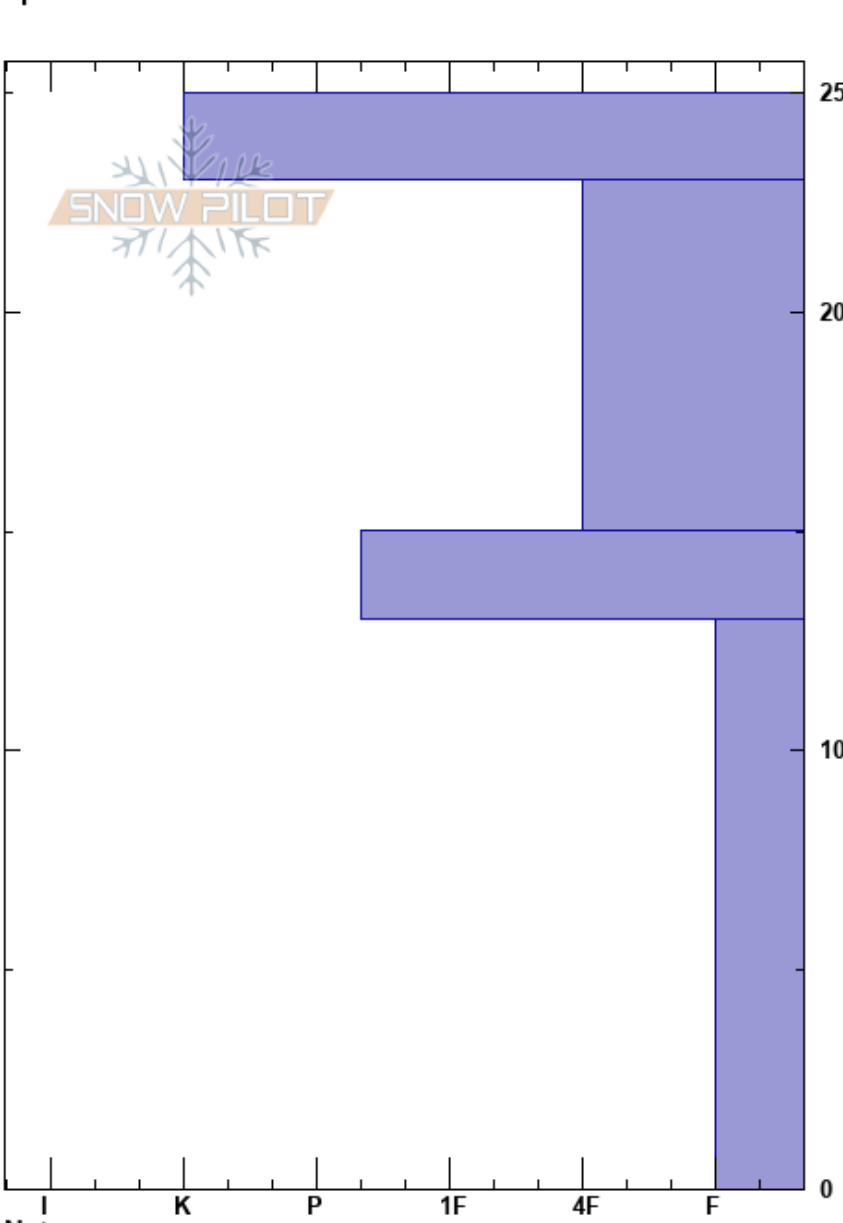

Targhee Side- North
 Teton Range
 WY
 Elevation: 9700 ft
 Aspect: 350°
 Specifics:

Gabrielle Antonioli
 11/16/2023 - 12:30pm
 Co-ord: 43.77919N, -110.90220W
 Slope Angle:
 Wind Loading:

Stability:
 Air Temperature:
 Sky Cover:
 Precipitation:
 Wind:

HS:25
 PF:25
 Layer Notes:

Crystal Form	Crystal Size	Moisture	ρ kg/m ³	Stability tests & Layer comments
=				
☒ (☛)				
☉☉				
☐				

Notes: