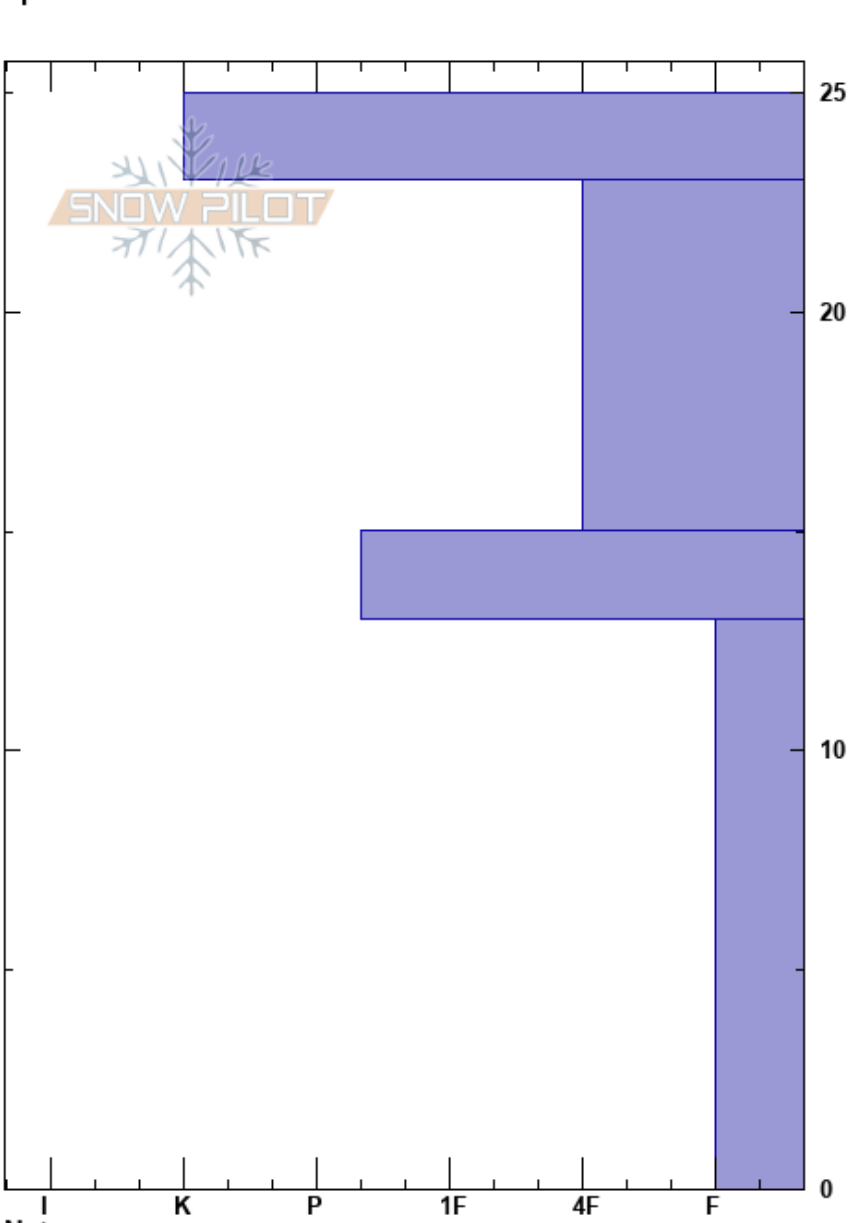

Targhee Side- North
 Teton Range
 WY
 Elevation: 9700 ft
 Aspect: 350°
 Specifics:

Gabrielle Antonioli
 11/16/2023 - 12:30pm
 Co-ord: 43.77919N, -110.90220W
 Slope Angle:
 Wind Loading:

Stability:
 Air Temperature:
 Sky Cover:
 Precipitation:
 Wind:

HS:25
 PF:25
 Layer Notes:

Crystal Form	Crystal Size	Moisture	ρ kg/m ³	Stability tests & Layer comments
=				
☒ (☛)				
☉☉				
☐				

Notes:

I K P 1F 4F F 0