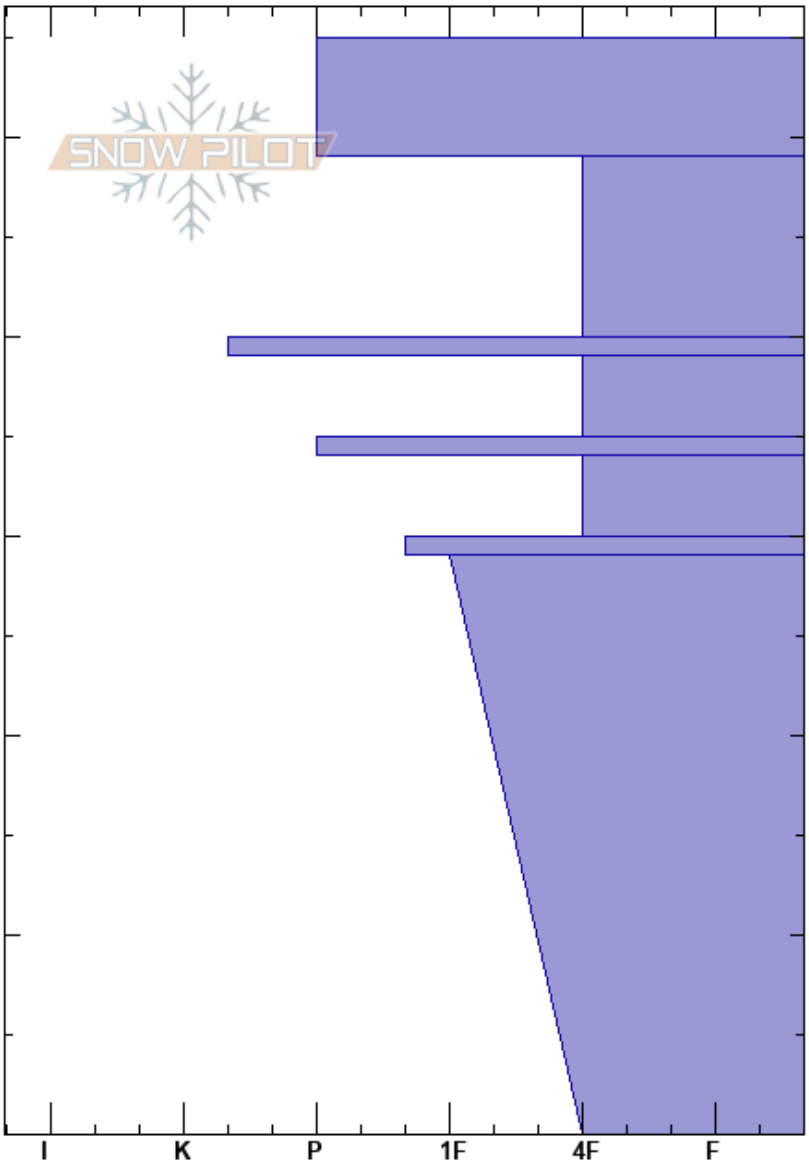

Targhee Side- S
Teton Range
WY
Elevation: 9700 ft
Aspect: 195°
Specifics:

Gabrielle Antonioli
11/16/2023 - 12:00pm
Co-ord: 43.77806N, -110.89863W
Slope Angle:
Wind Loading: previous

Stability:
Air Temperature:
Sky Cover: BKN
Precipitation: NO
Wind: SW Moderate

HS: 55

PF: 4

PS: 1

Layer Notes:

Crystal Form	Crystal Size	Moisture	ρ kg/m ³	Stability tests & Layer comments
⊙⊙				
/ (⊙)				
=				
⊙ (⊙)				← ECTN13 @37cm
⊙				
⊙⊙				
⊙				
⊙⊙				
⊙				
		M		

Notes: