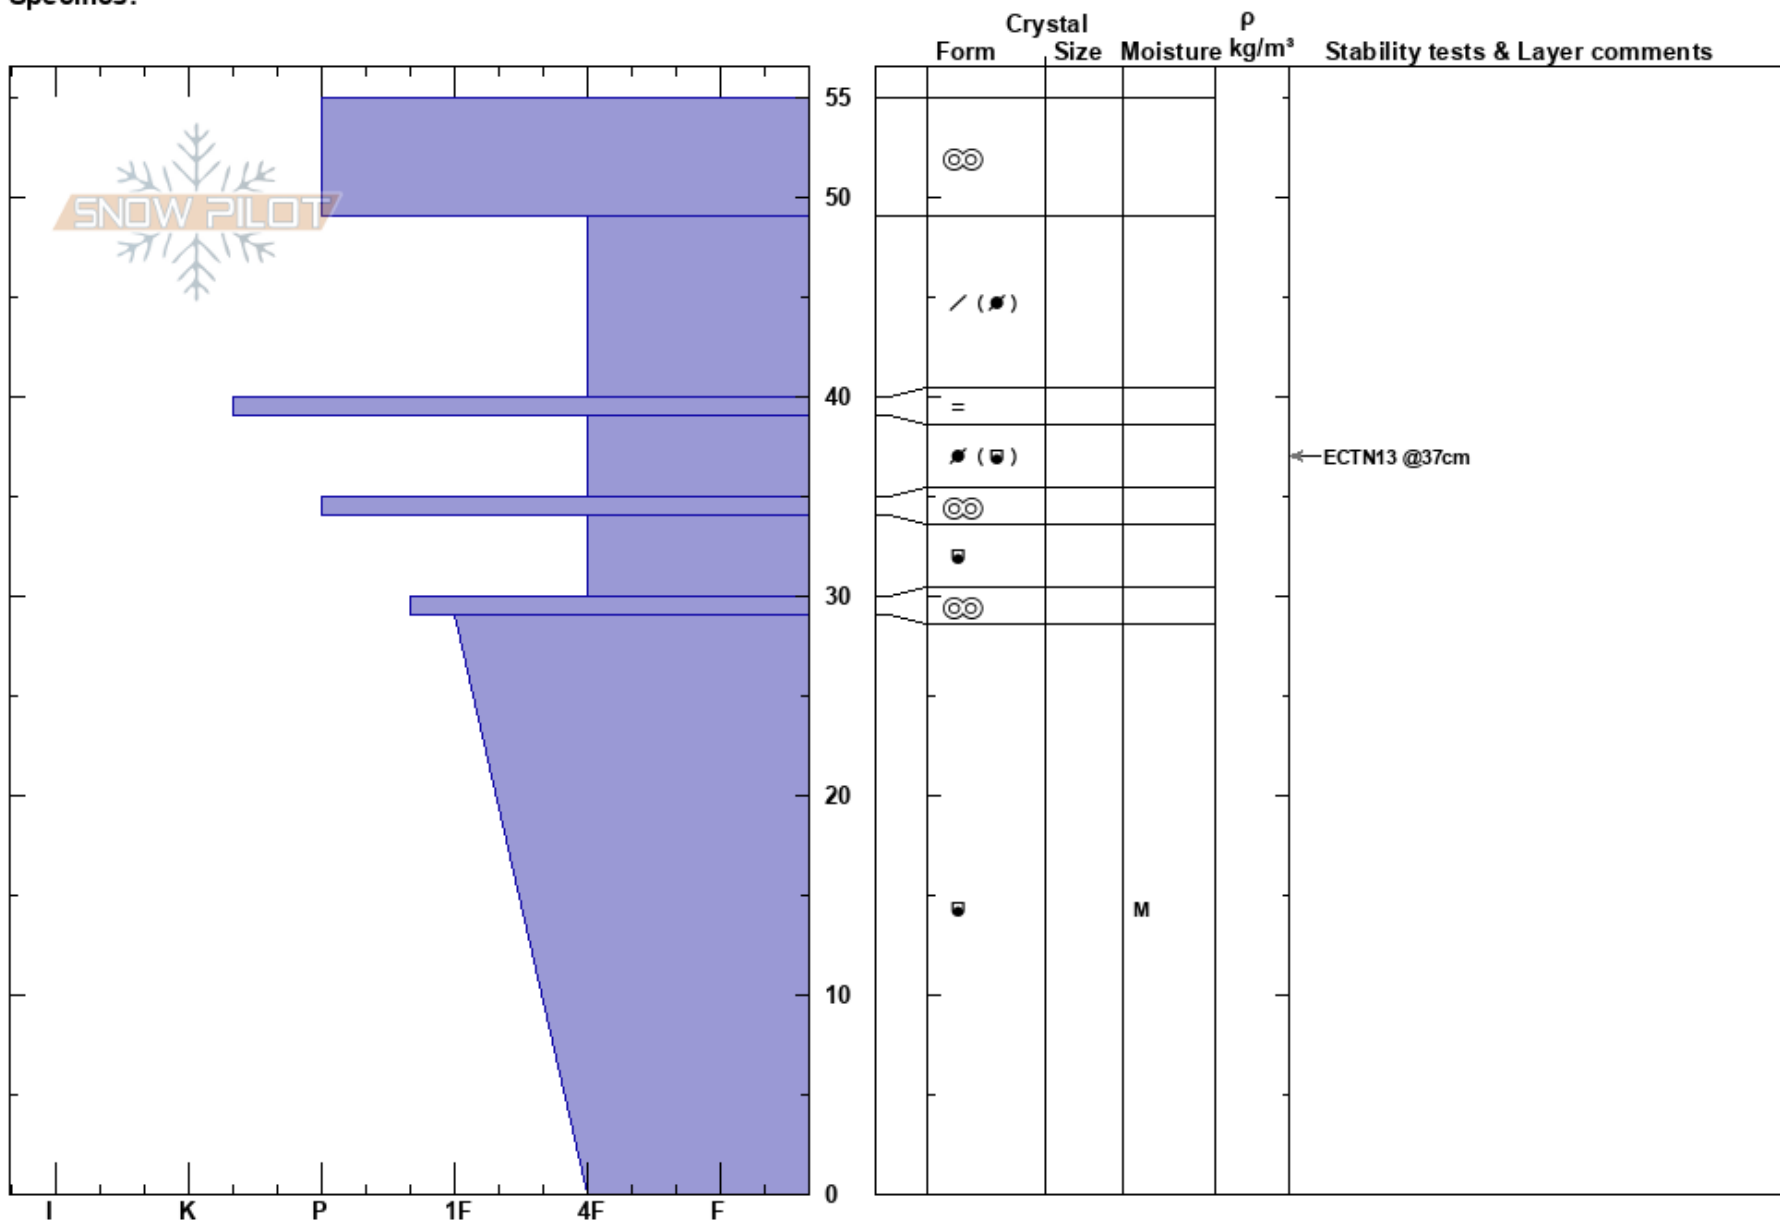

Targhee Side- S
 Teton Range
 WY
 Elevation: 9700 ft
 Aspect: 195°
 Specifics:

Gabrielle Antonioli
 11/16/2023 - 12:00pm
 Co-ord: 43.77806N, -110.89863W
 Slope Angle:
 Wind Loading: previous

Stability:
 Air Temperature:
 Sky Cover: BKN
 Precipitation: NO
 Wind: SW Moderate

HS: 55
 PF: 4
 PS: 1

Layer Notes:

Notes: