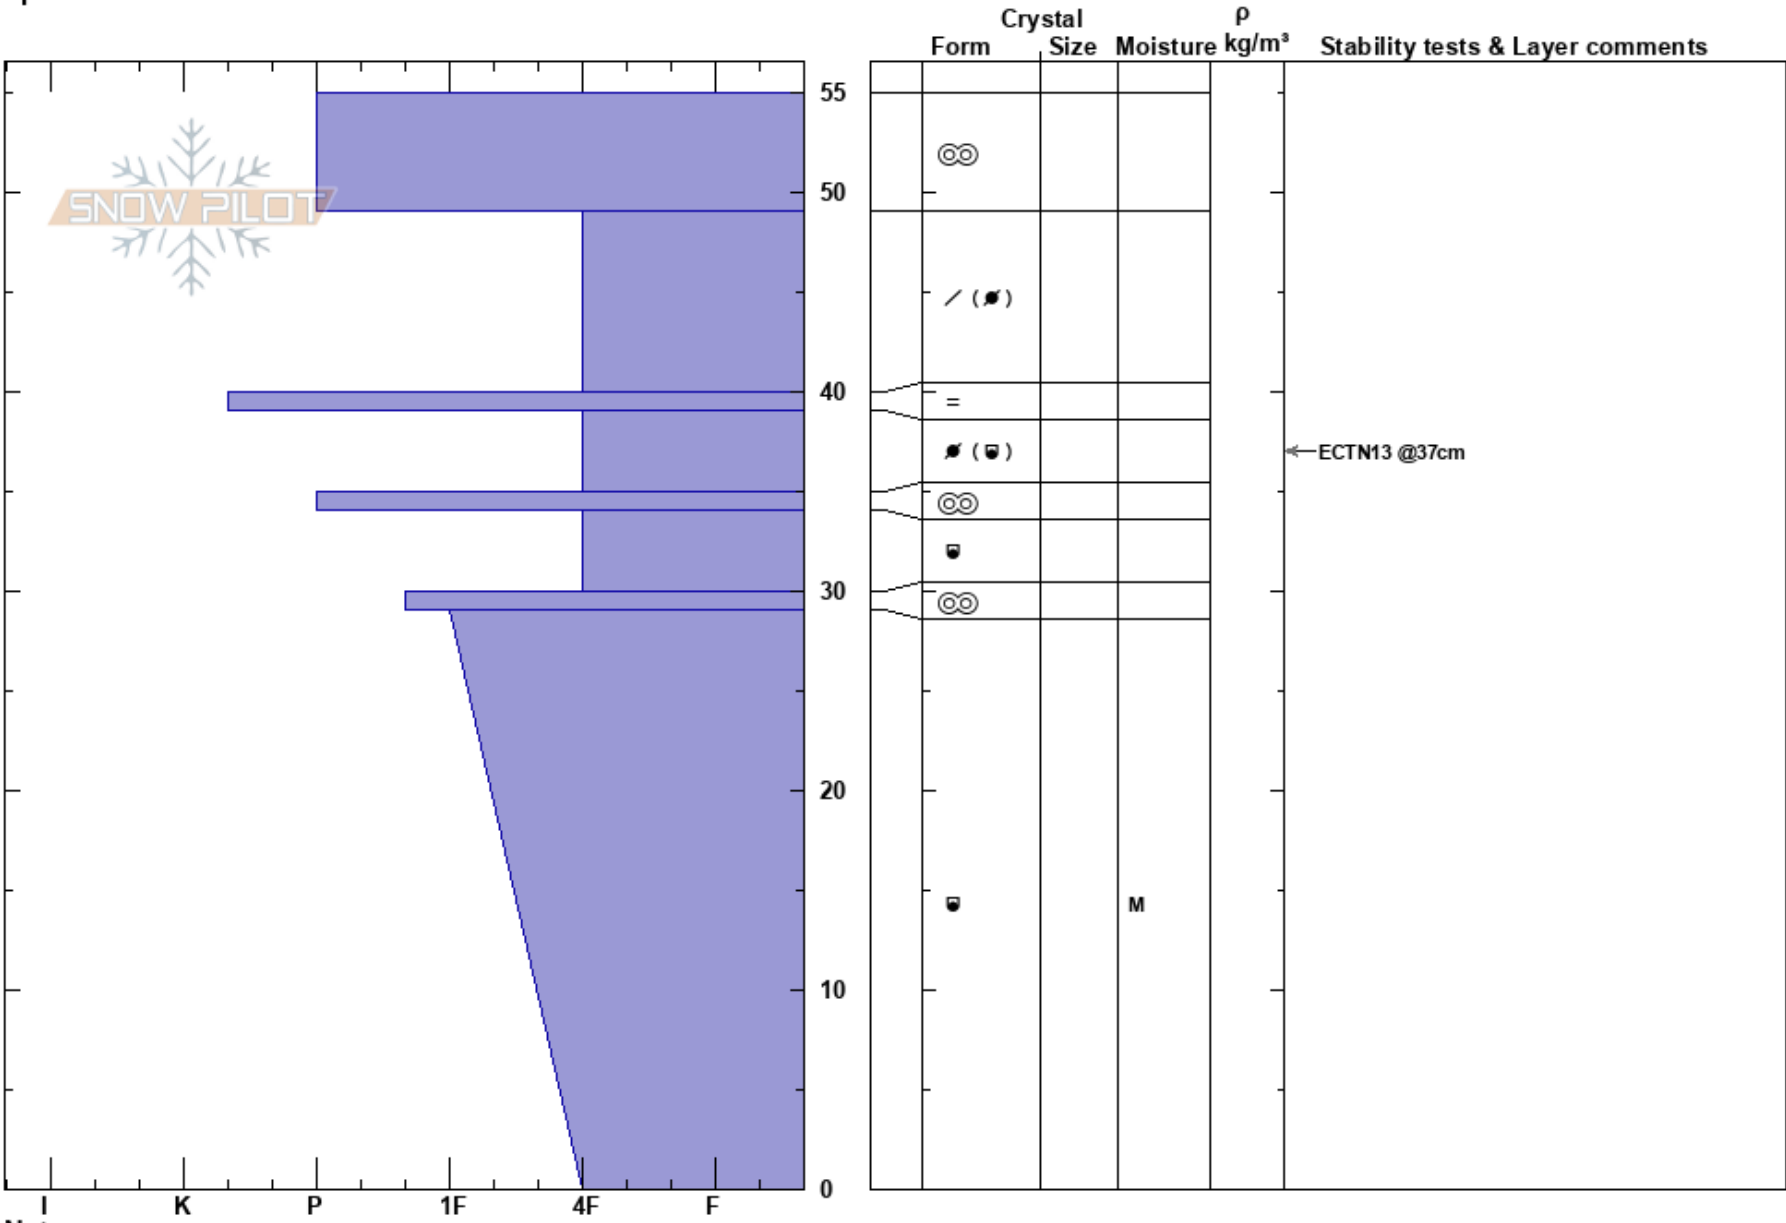

Targhee Side- S
 Teton Range
 WY
 Elevation: 9700 ft
 Aspect: 195°
 Specifics:

Gabrielle Antonioli
 11/16/2023 - 12:00pm
 Co-ord: 43.77806N, -110.89863W
 Slope Angle:
 Wind Loading: previous

Stability:
 Air Temperature:
 Sky Cover: BKN
 Precipitation: NO
 Wind: SW Moderate

HS:55
 PF: 4
 PS: 1

Layer Notes:

Notes: