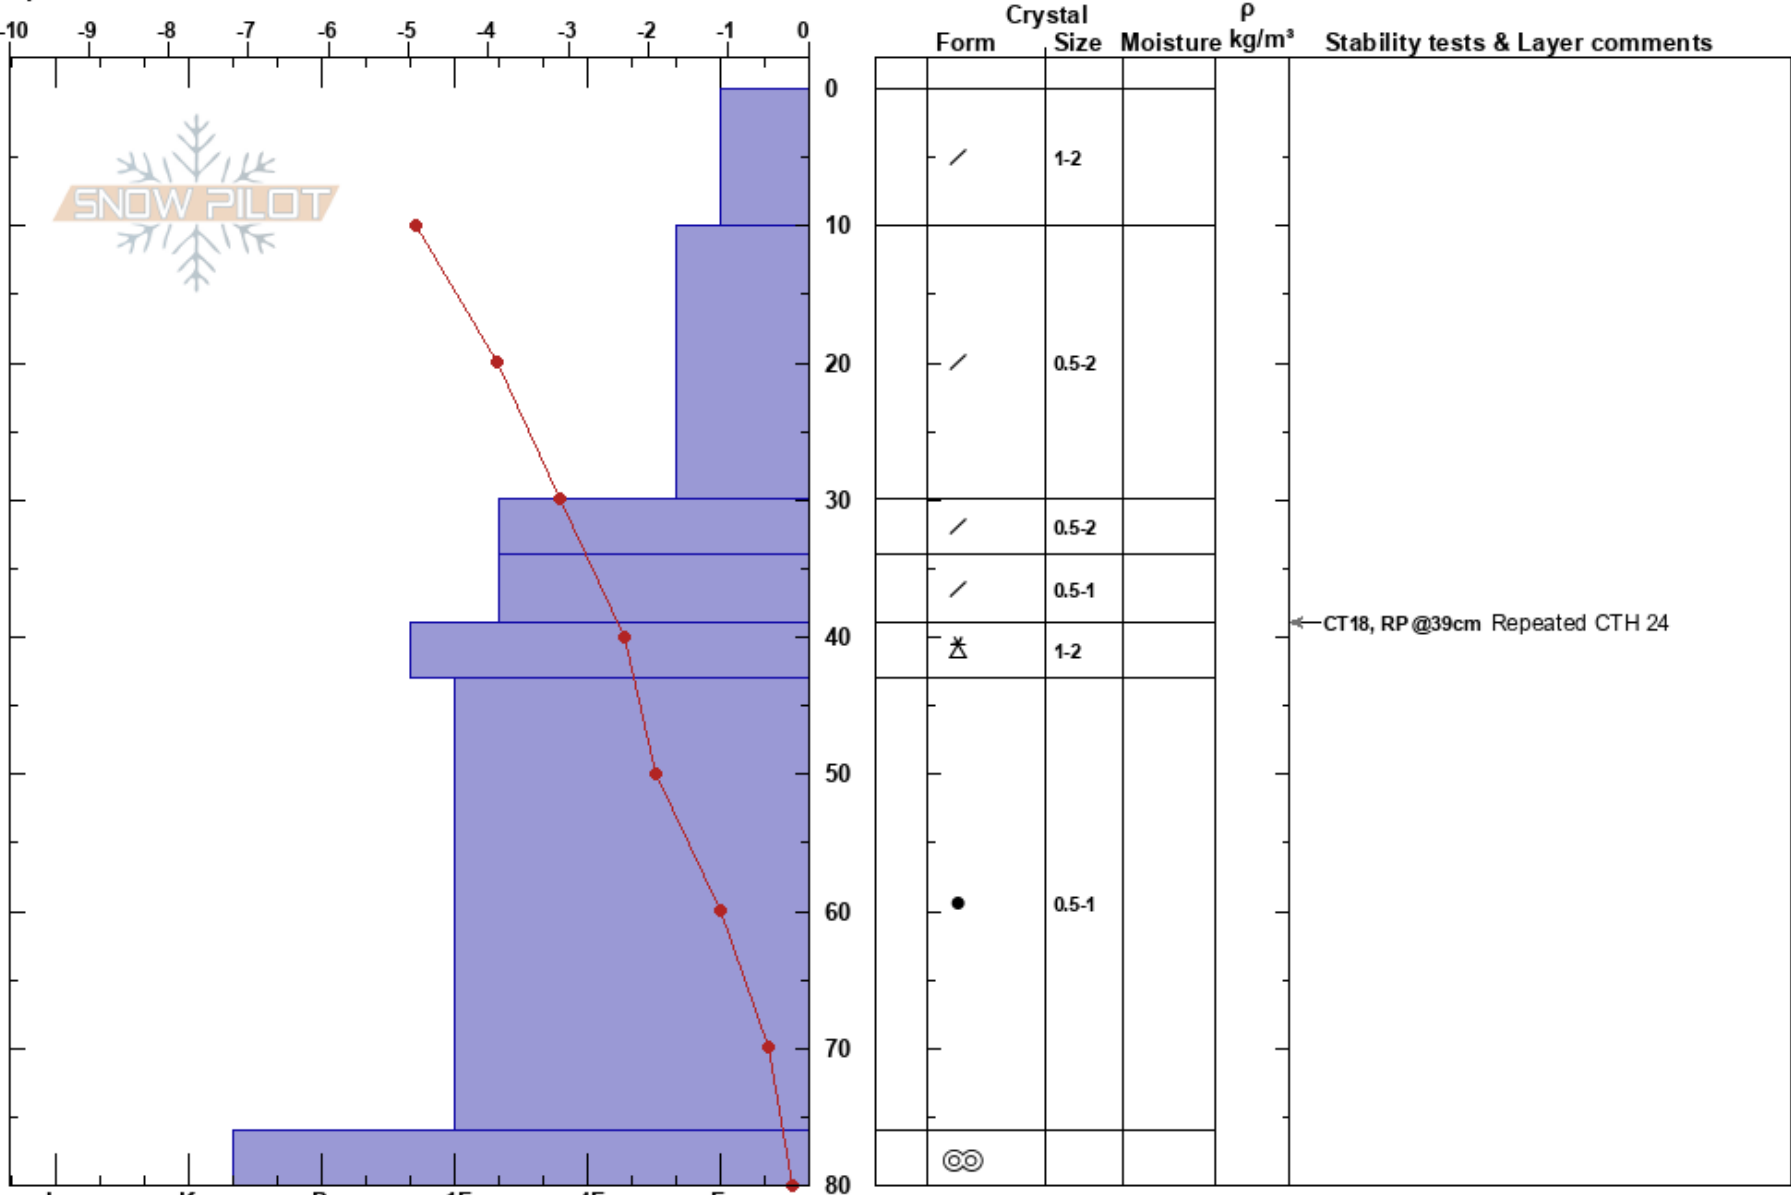

Weasel practice  
 Lizard Range  
 BC  
 Elevation: 1670 m  
 Aspect: E

Brett Robinson  
 16/11/2023 - 13:15  
 Co-ord:  
 Slope Angle: 17°  
 Wind Loading:

Stability:  
 Air Temperature: -6.4°C HS: 80 PF: 30  
 Sky Cover: BKN  
 Precipitation: NO  
 Wind: SE Light Breeze  
 Layer Notes: 39-43cm: Problematic layer

Specifics: Pit dug in a Ski Area; Pit is representative of backcountry

Notes: Open area, lightly treed. Rocky area. No skier compaction. Representative of backcountry