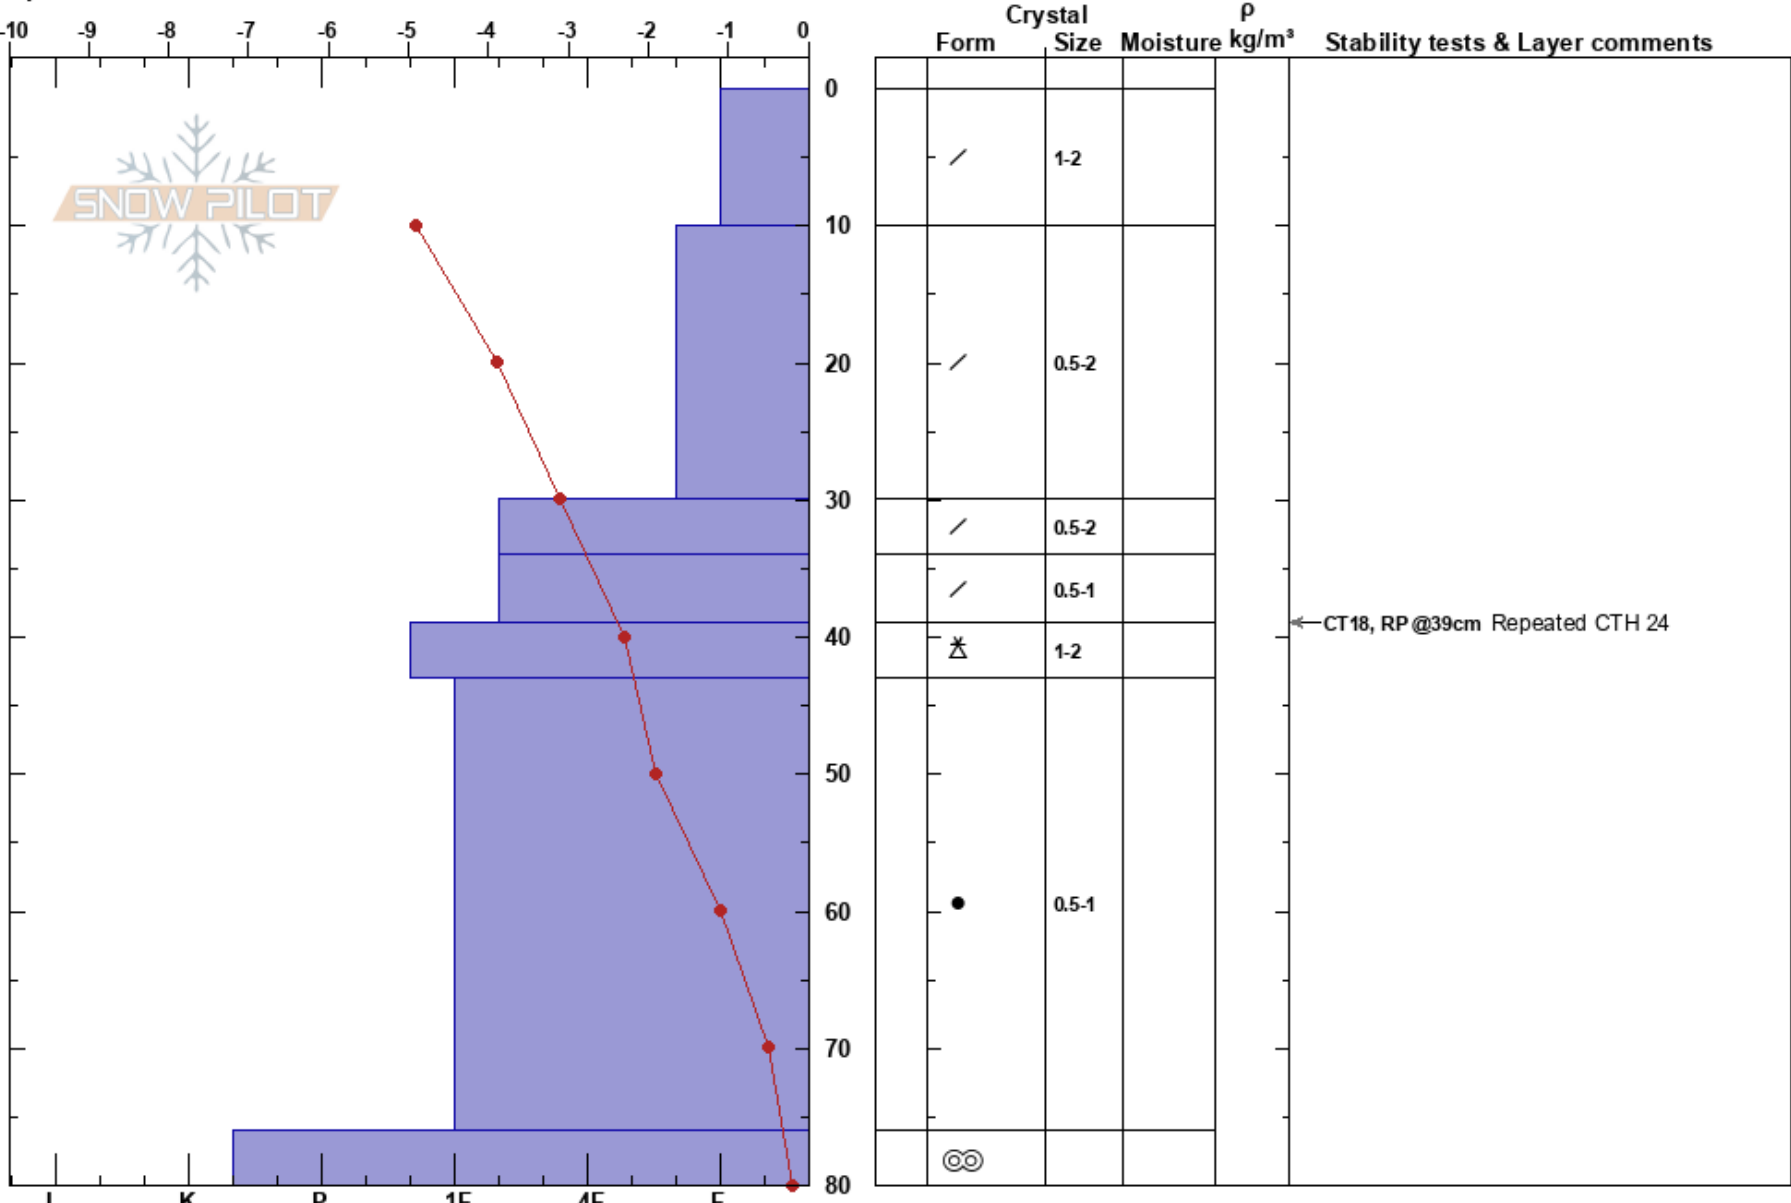

Weasel practice
 Lizard Range
 BC
 Elevation: 1670 m
 Aspect: E

Brett Robinson
 16/11/2023 - 13:15
 Co-ord:
 Slope Angle: 17°
 Wind Loading:

Stability:
 Air Temperature: -6.4°C HS: 80 PF: 30
 Sky Cover: BKN
 Precipitation: NO
 Wind: SE Light Breeze
 Layer Notes:
 39-43cm: Problematic layer

Specifics: Pit dug in a Ski Area; Pit is representative of backcountry

Notes: Open area, lightly treed. Rocky area. No skier compaction. Representative of backcountry