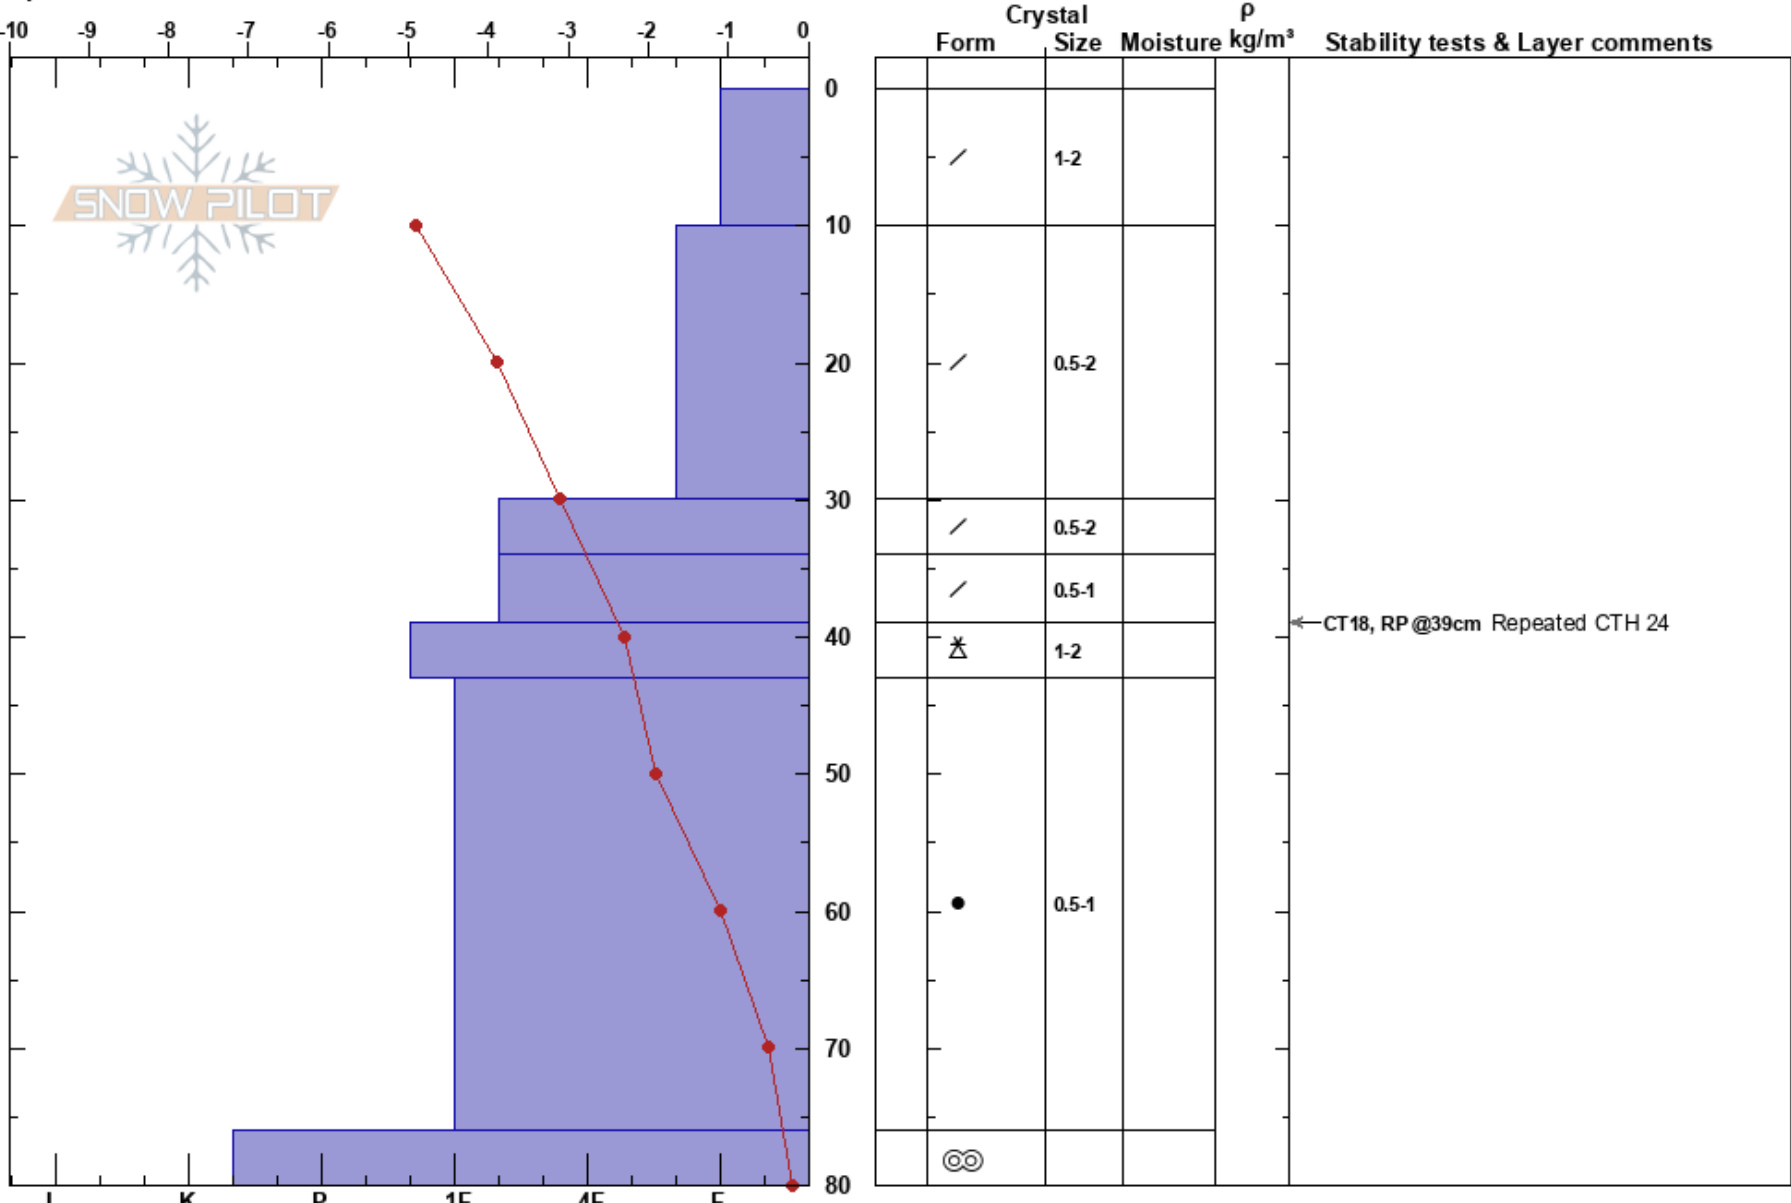

Weasel practice  
 Lizard Range  
 BC  
 Elevation: 1670 m  
 Aspect: E

Brett Robinson  
 16/11/2023 - 13:15  
 Co-ord:  
 Slope Angle: 17°  
 Wind Loading:

Stability:  
 Air Temperature: -6.4°C HS: 80 PF: 30  
 Sky Cover: BKN  
 Precipitation: NO  
 Wind: SE Light Breeze  
 Layer Notes: 39-43cm: Problematic layer

Specifics: Pit dug in a Ski Area; Pit is representative of backcountry

Notes: Open area, lightly treed. Rocky area. No skier compaction. Representative of backcountry