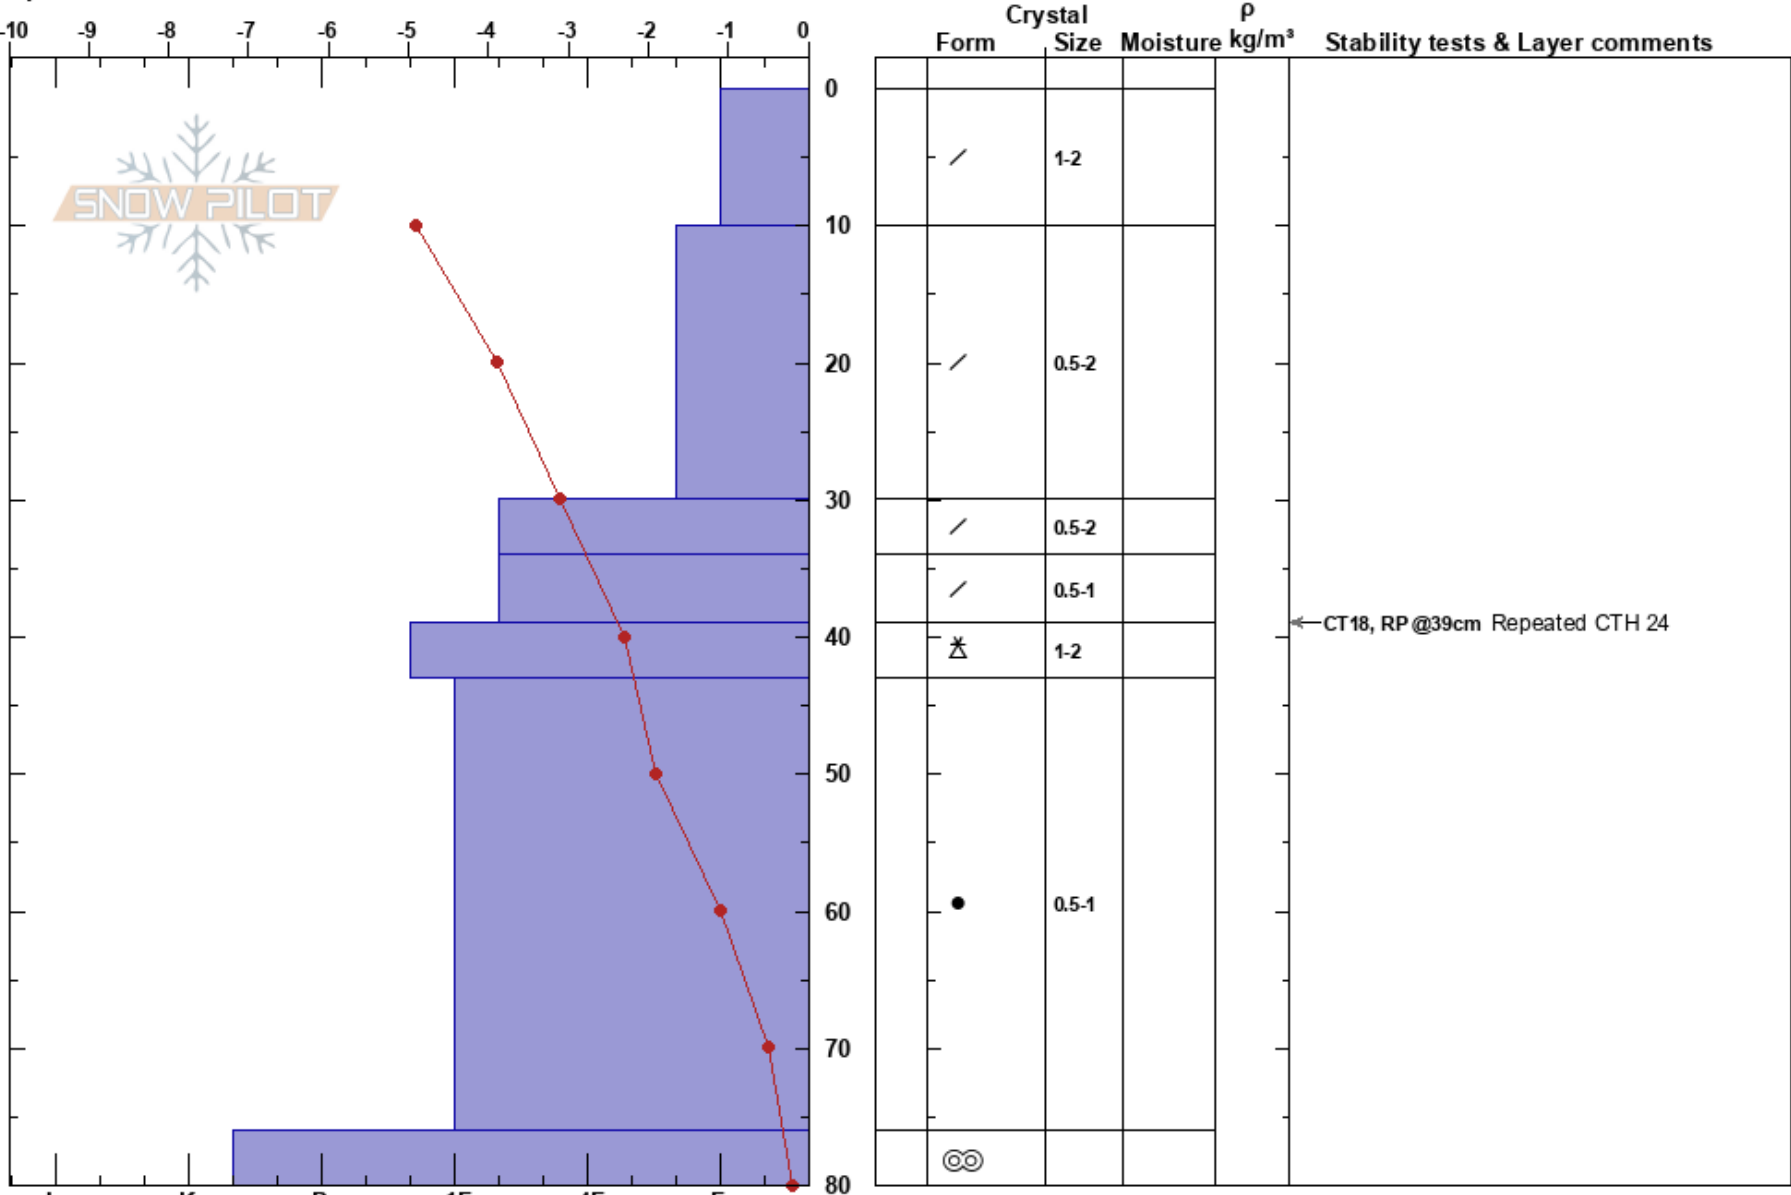

Weasel practice
 Lizard Range
 BC
 Elevation: 1670 m
 Aspect: E

Brett Robinson
 16/11/2023 - 13:15
 Co-ord:
 Slope Angle: 17°
 Wind Loading:

Stability:
 Air Temperature: -6.4°C HS: 80 PF: 30
 Sky Cover: BKN
 Precipitation: NO
 Wind: SE Light Breeze
 Layer Notes: 39-43cm: Problematic layer

Specifics: Pit dug in a Ski Area; Pit is representative of backcountry

Notes: Open area, lightly treed. Rocky area. No skier compaction. Representative of backcountry