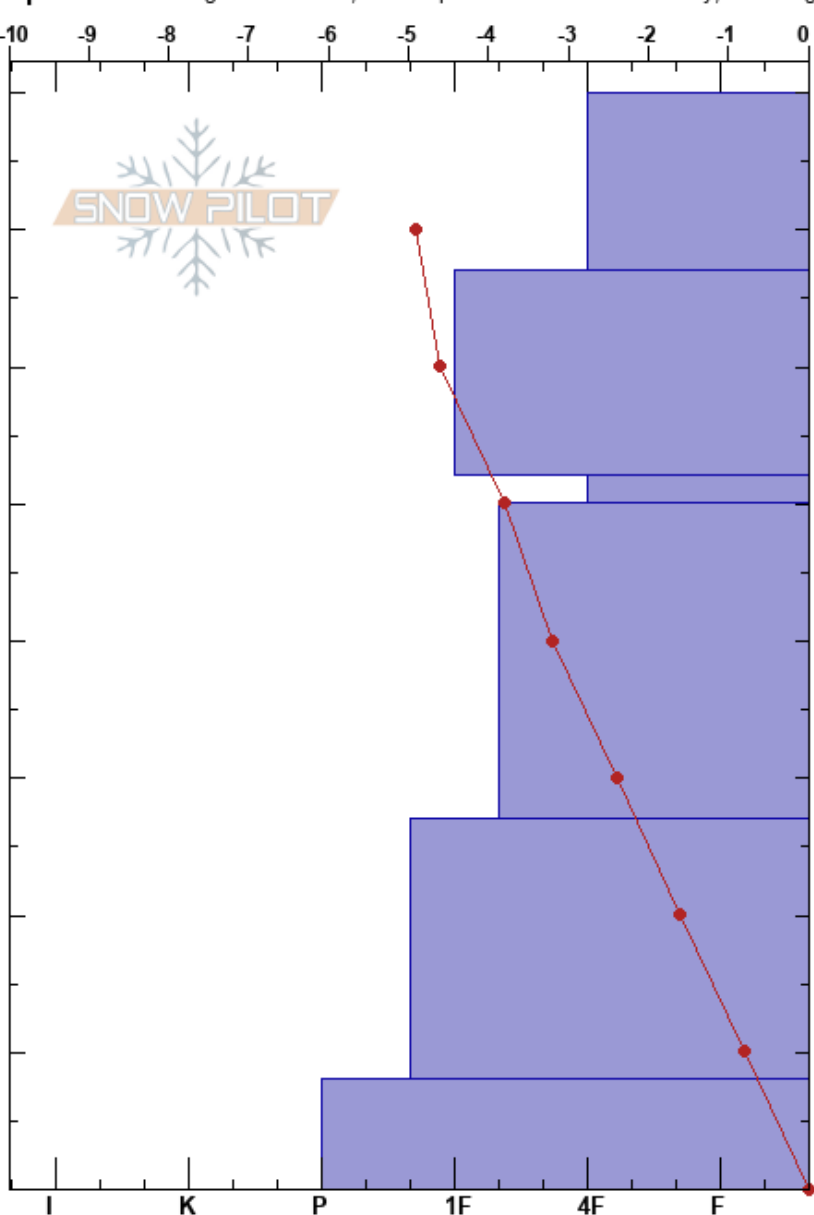

Facelift 2
 Lizard Range
 BC
 Elevation: 1665 m
 Aspect: SE

Tyler Carson
 16/11/2023 - 12:45
 Co-ord: 49.46071N, -115.11964W
 Slope Angle: 21°
 Wind Loading:

Stability: **HS:80**
 Air Temperature: -6.9°C PF: 40 52-50cm: Problematic layer
 Sky Cover: BKN
 Precipitation: NO
 Wind: N Light Breeze

Specifics: Pit dug in a Ski Area; Pit is representative of backcountry; Cracking; We skied slope

Form	Crystal Size	Moisture	ρ kg/m ³	Stability tests & Layer comments
/r	1			
/ (X)	2(3)	D		
/	1-2	D		
X	3	D		CT15, RP @50cm CT17, RP @50cm CT20, RP @50cm
/	1-2	D		
/	1-2	D		
o		D		ECTX x2