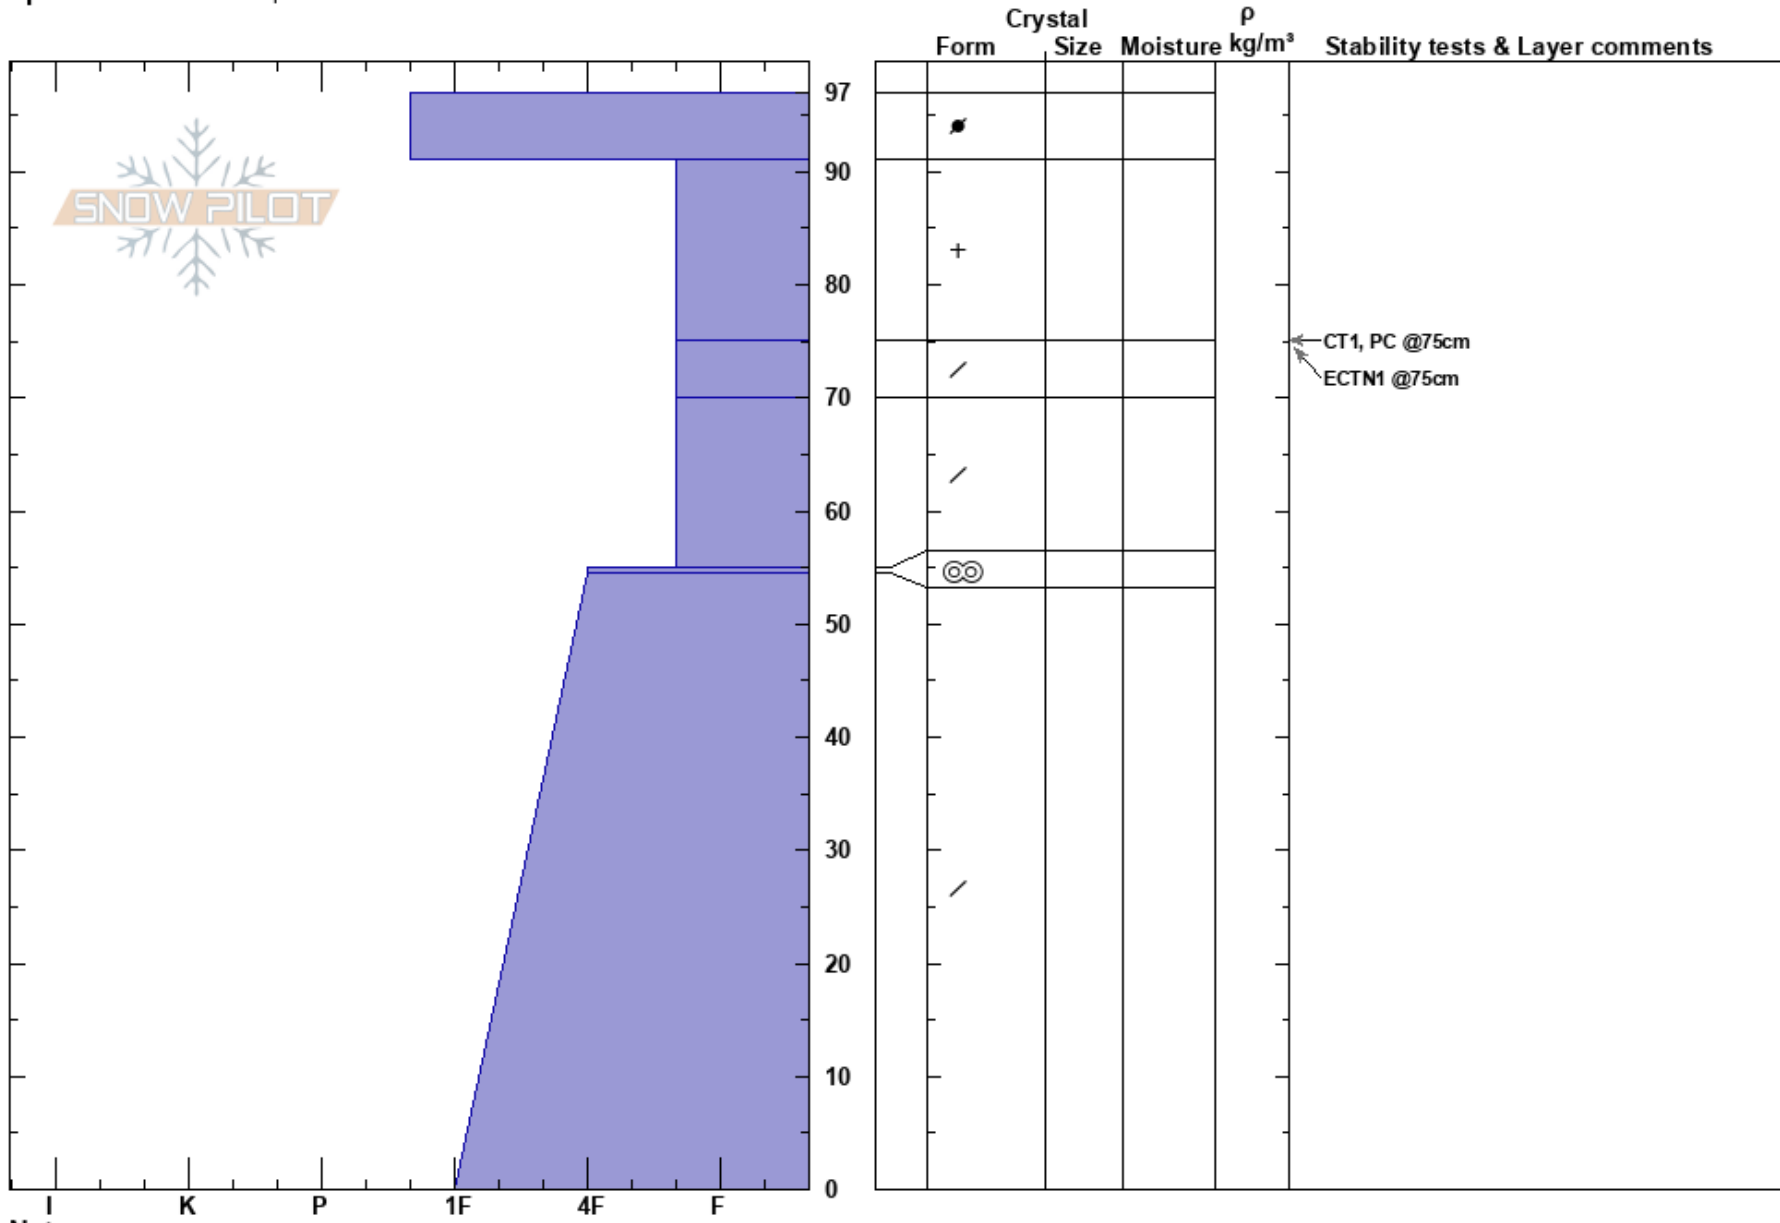

Repeat Offender
 Kenai Mountains
 AK
 Elevation: 2950 ft
 Aspect: 110°
 Specifics: We skied slope

Andrew Schauer
 11/14/2023 - 1:00pm
 Co-ord: 60.81611N, -149.20333W
 Slope Angle: 29°
 Wind Loading: previous

Stability: Good
 Air Temperature:
 Sky Cover: CLR
 Precipitation: NO
 Wind: Calm

HS: 97
 PF: 70
 PS: 15
 Layer Notes:

Notes: