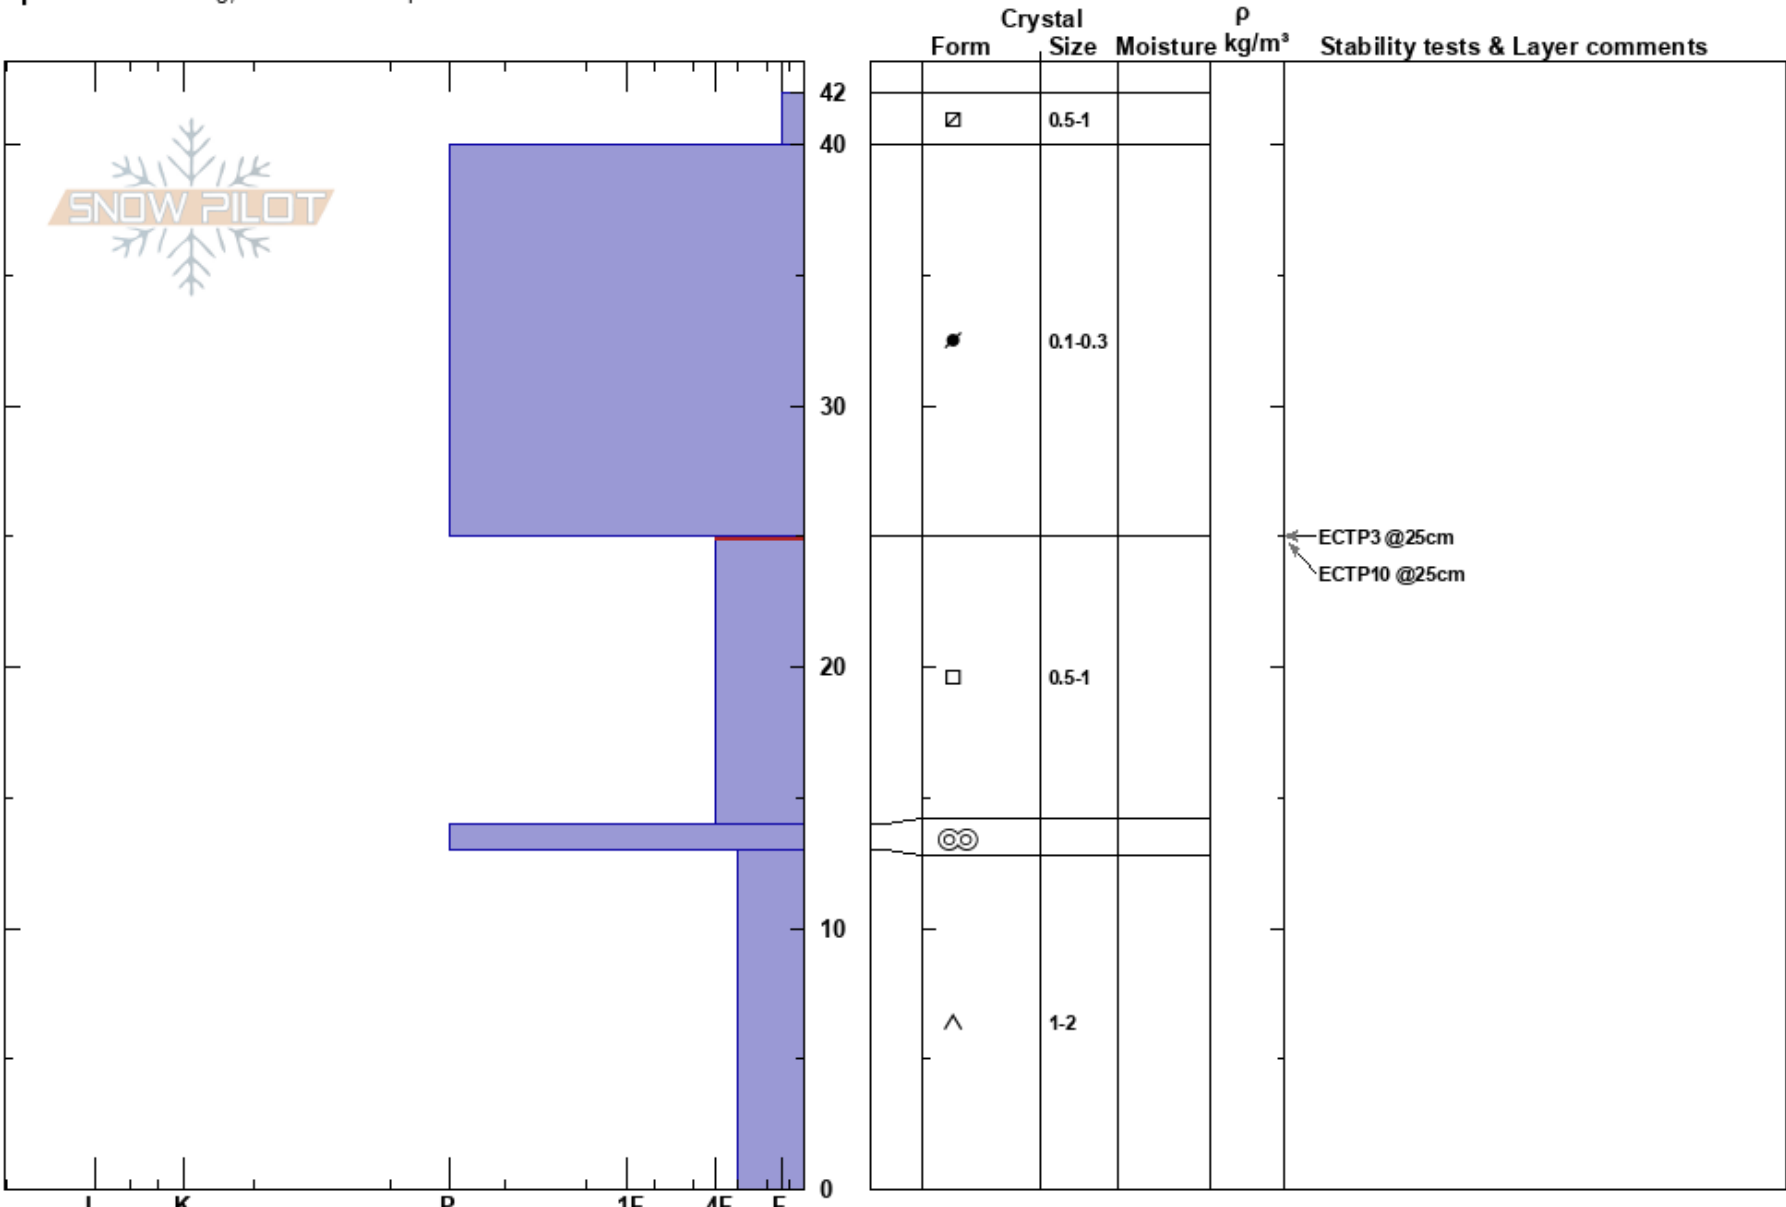

Loveland Pass - NE  
 Vail/Summit County  
 CO  
**Elevation:** 12300 ft  
**Aspect:** NE  
**Specifics:** Cracking; Ski tracks on slope

Andrew McWilliams  
 11/14/2023 - 4:00pm  
**Co-ord:** 39.66196N, -105.89402W  
**Slope Angle:** 32°  
**Wind Loading:** previous

**Stability:** Fair  
**Air Temperature:** 0°C  
**Sky Cover:** FEW  
**Precipitation:** NO  
**Wind:** SW Light Breeze

**HS:** 42  
**PF:** 2  
**PS:** 2  
 25-14cm: Problematic layer

**Notes:**