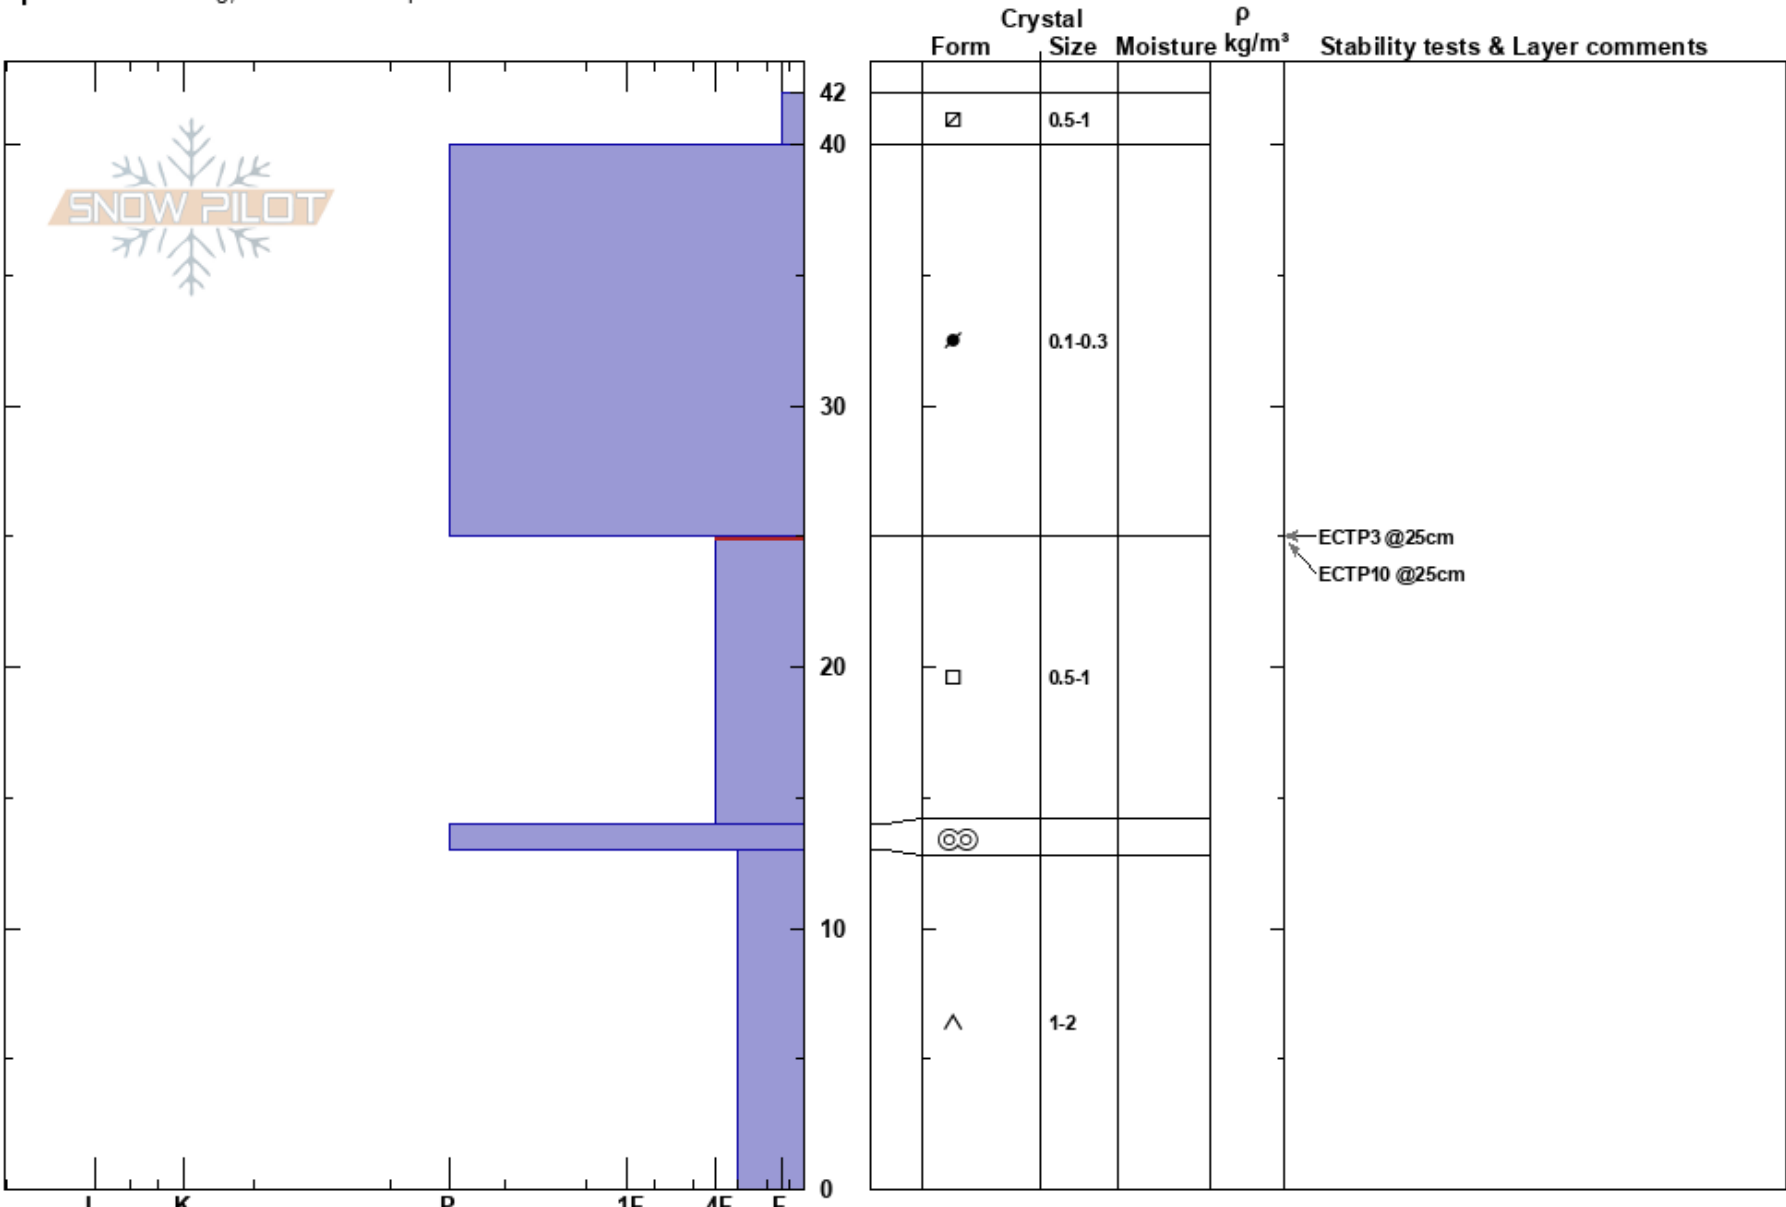

Loveland Pass - NE
 Vail/Summit County
 CO
Elevation: 12300 ft
Aspect: NE
Specifics: Cracking; Ski tracks on slope

Andrew McWilliams
 11/14/2023 - 4:00pm
Co-ord: 39.66196N, -105.89402W
Slope Angle: 32°
Wind Loading: previous

Stability: Fair
Air Temperature: 0°C
Sky Cover: FEW
Precipitation: NO
Wind: SW Light Breeze

HS: 42
PF: 2
PS: 2
 25-14cm: Problematic layer

Notes: