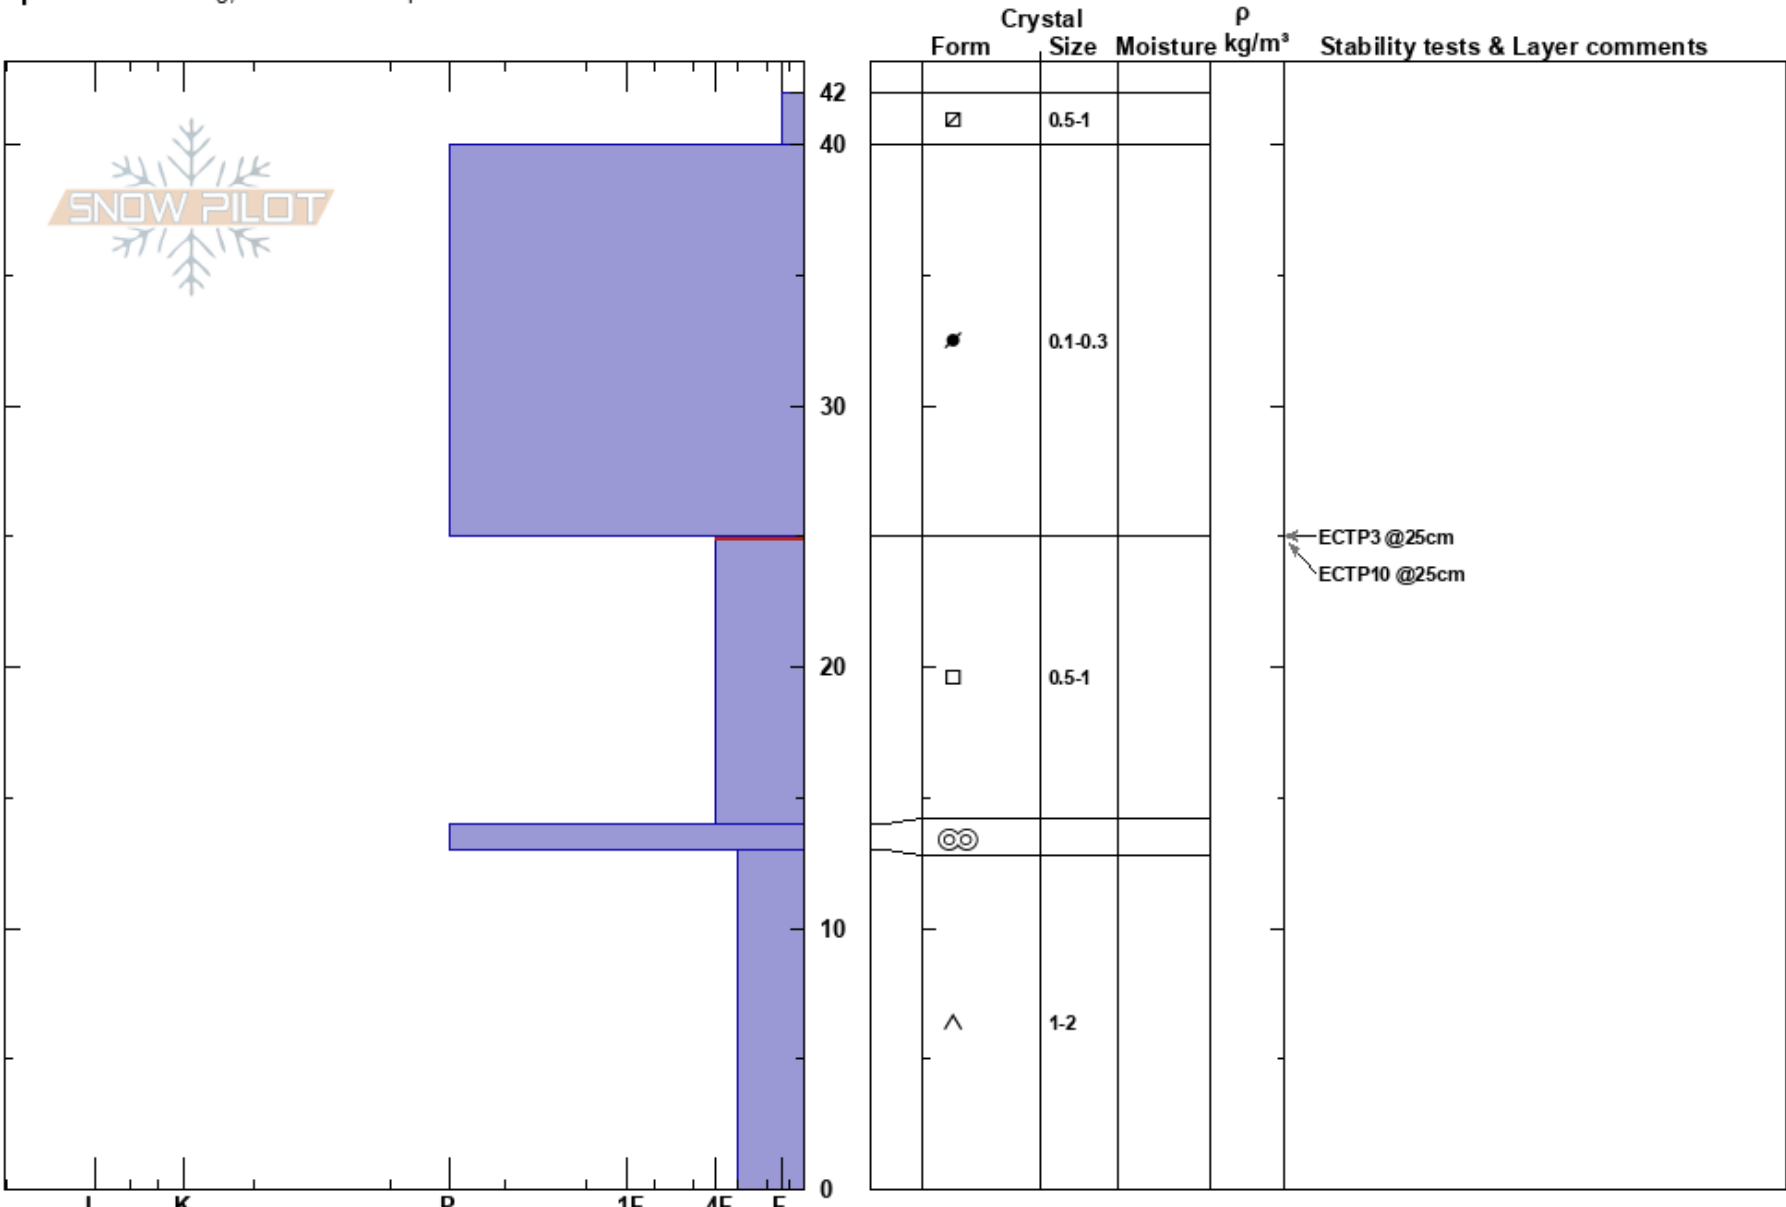

Loveland Pass - NE  
 Vail/Summit County  
 CO  
**Elevation:** 12300 ft  
**Aspect:** NE  
**Specifics:** Cracking; Ski tracks on slope

Andrew McWilliams  
 11/14/2023 - 4:00pm  
**Co-ord:** 39.66196N, -105.89402W  
**Slope Angle:** 32°  
**Wind Loading:** previous

**Stability:** Fair  
**Air Temperature:** 0°C  
**Sky Cover:** FEW  
**Precipitation:** NO  
**Wind:** SW Light Breeze

**HS:** 42  
**PF:** 2  
**PS:** 2  
 25-14cm: Problematic layer

Notes: