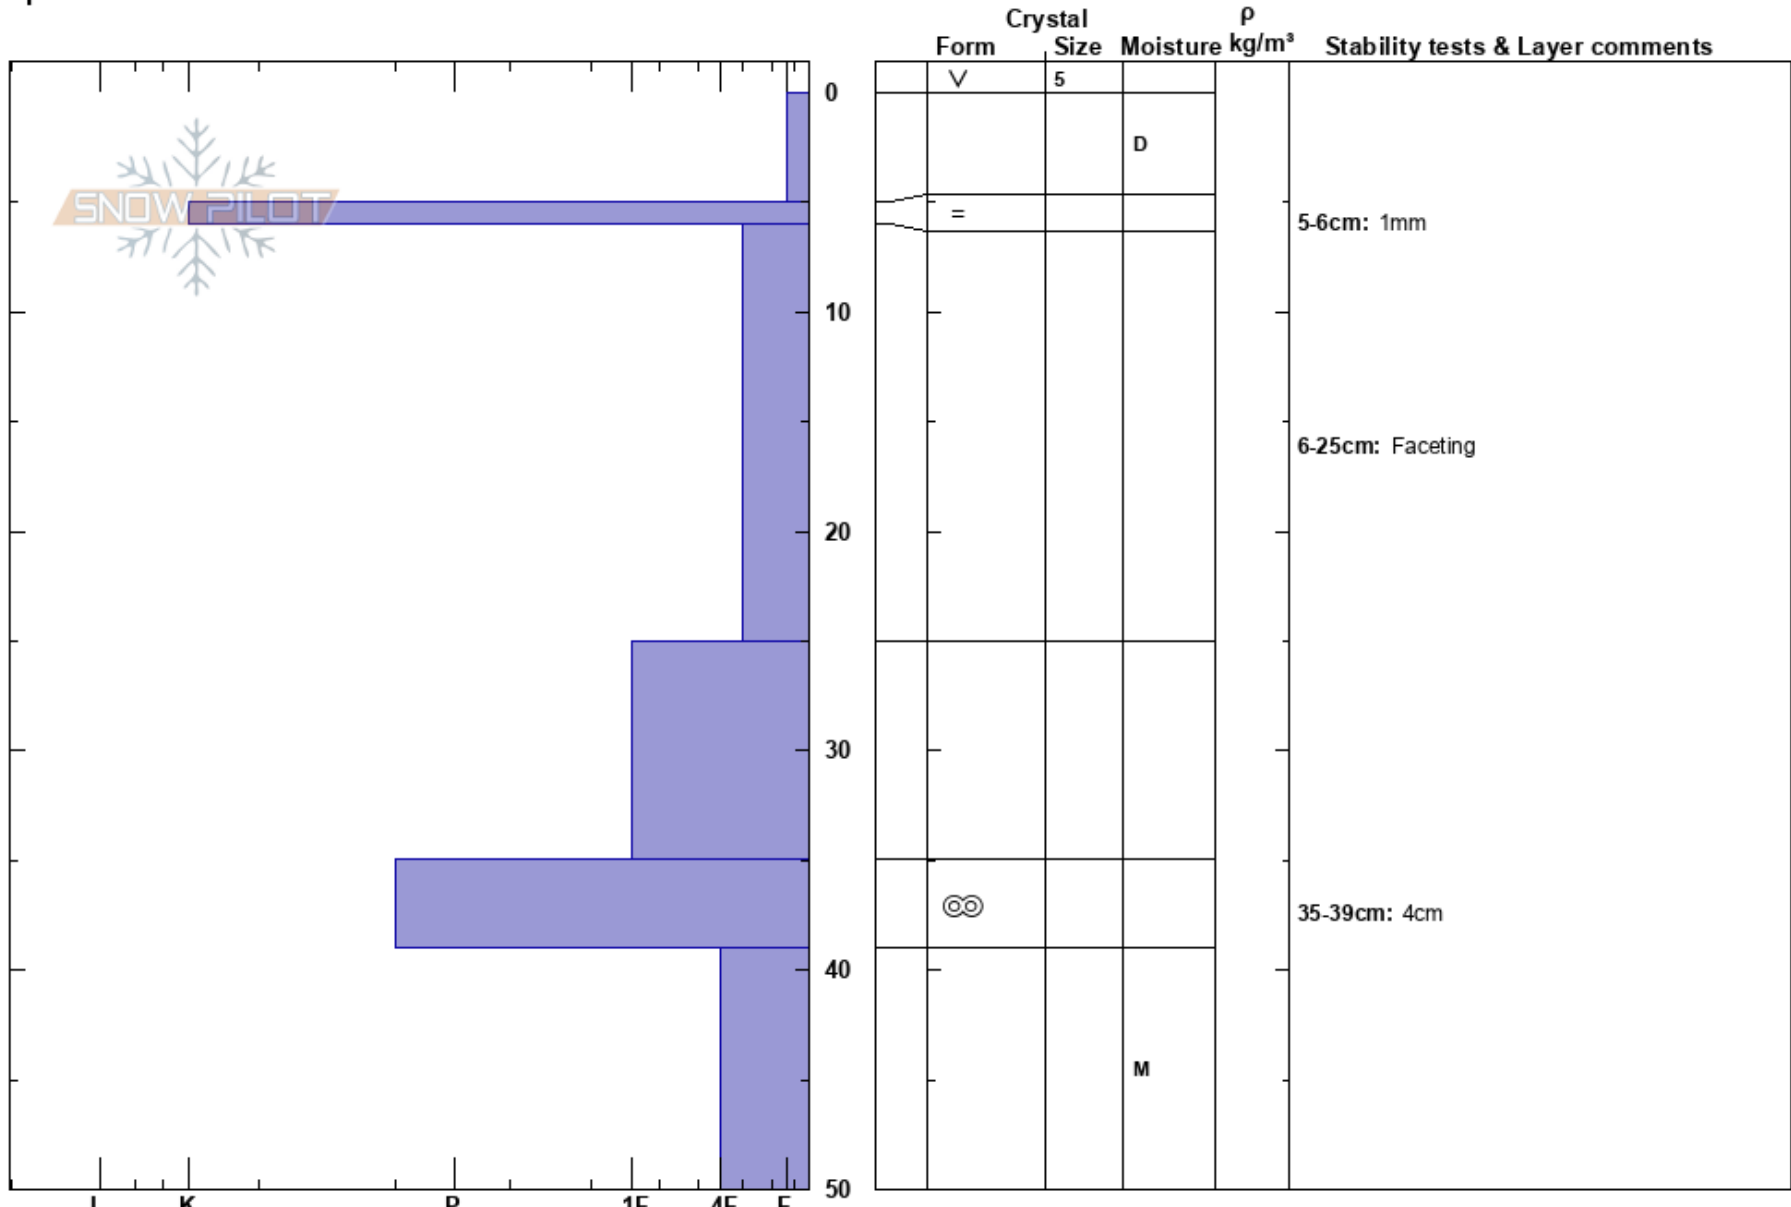

Raven top  
 Selkirks  
 BC  
**Elevation:** 2065 m  
**Aspect:** 180°  
**Specifics:**

Greg Barnhouse  
 14/11/2023 - 11:30  
**Co-ord:** 49.44794N, -117.13484W  
**Slope Angle:** 5°  
**Wind Loading:**

**Stability:**  
**Air Temperature:**  
**Sky Cover:** FEW  
**Precipitation:** NO  
**Wind:** W Light Breeze

**HS:** 50  
**Layer Notes:**  
 5-6cm: 1mm  
 6-25cm: Faceting  
 35-39cm: 4cm

**Notes:** Top of Raven chair. Observers DN+JW. Surface SH 5-6, Graupel 3-4