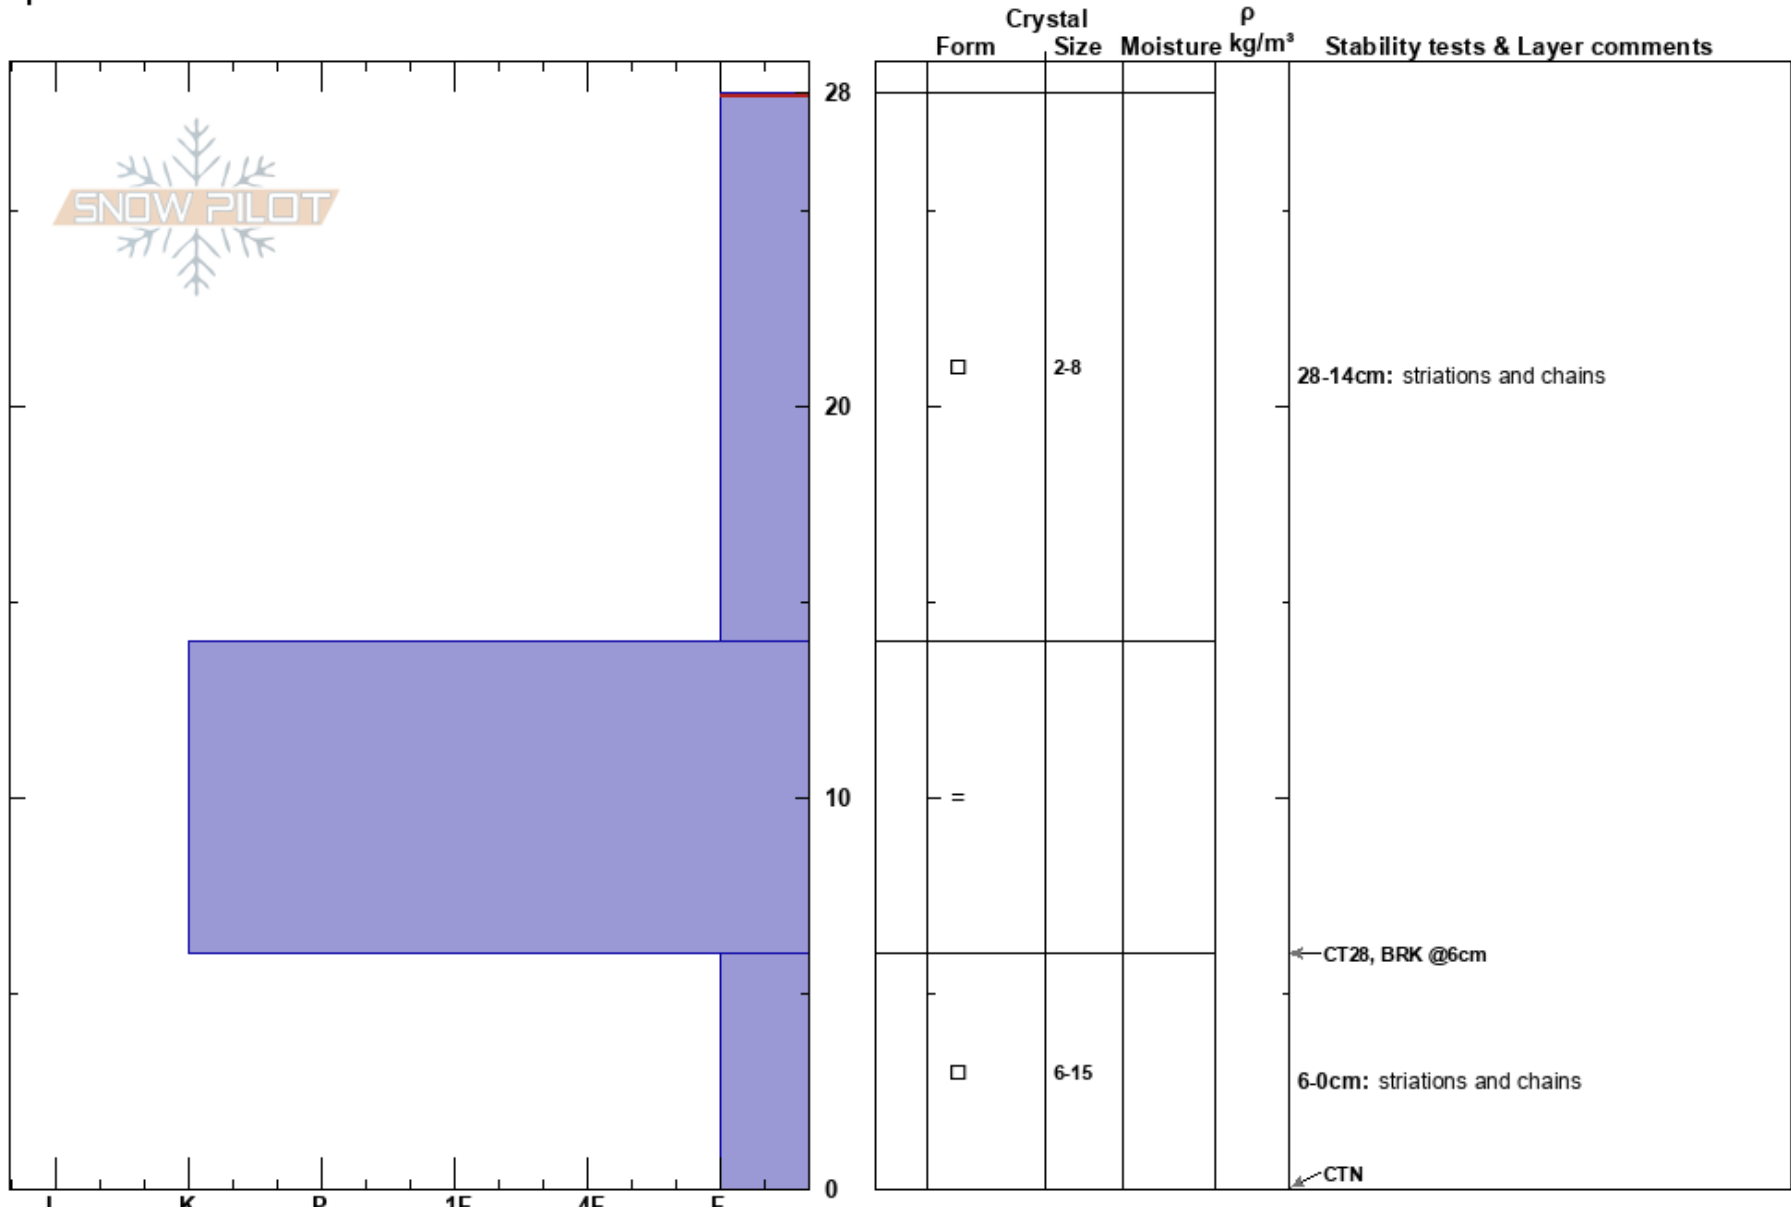

Tamarack Pk-Hourglass
 Carson Range
 NV
Elevation: 9830 ft
Aspect: 23°
Specifics:

Brandon Schwartz
 11/14/2023 - 10:30am
Co-ord: 39.31881N, -119.92128W
Slope Angle: 30°
Wind Loading: no

Stability:
Air Temperature:
Sky Cover: FEW
Precipitation: NO
Wind: SW Moderate

HS: 28
PF: 14
Layer Notes:
 28-14cm: striations and chains
 28-14cm: Problematic layer
 6-0cm: striations and chains

Notes: Pit dug in early season, shallow snowpack. Near treeline terrain. Rain crust anchored/supported upwards by rocks, preventing collapse of the basal facet layer during the CT