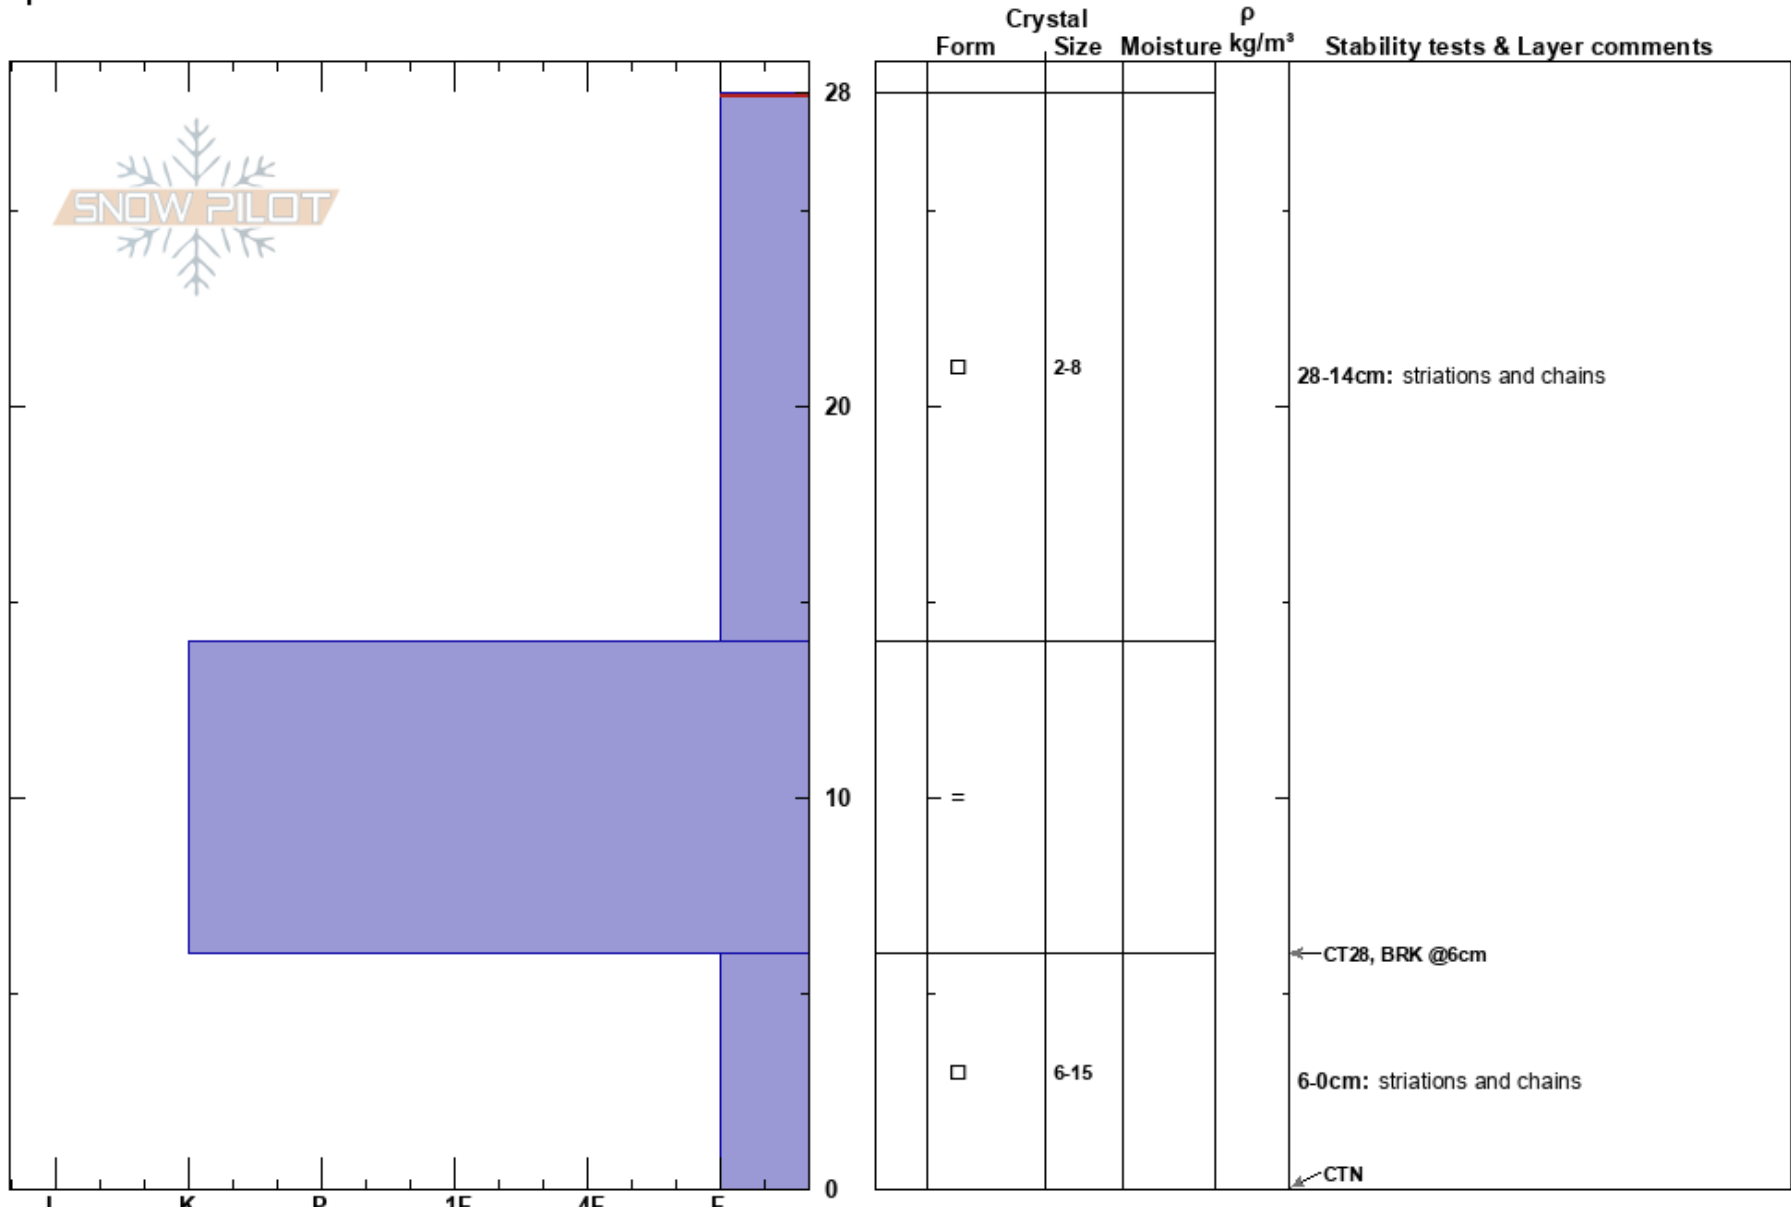

Tamarack Pk-Hourglass
 Carson Range
 NV
 Elevation: 9830 ft
 Aspect: 23°
 Specifics:

Brandon Schwartz
 11/14/2023 - 10:30am
 Co-ord: 39.31881N, -119.92128W
 Slope Angle: 30°
 Wind Loading: no

Stability:
 Air Temperature:
 Sky Cover: FEW
 Precipitation: NO
 Wind: SW Moderate

HS:28
 PF: 14
 Layer Notes:
 28-14cm: striations and chains
 28-14cm: Problematic layer
 6-0cm: striations and chains

Notes: Pit dug in early season, shallow snowpack. Near treeline terrain. Rain crust anchored/supported upwards by rocks, preventing collapse of the basal facet layer during the CT