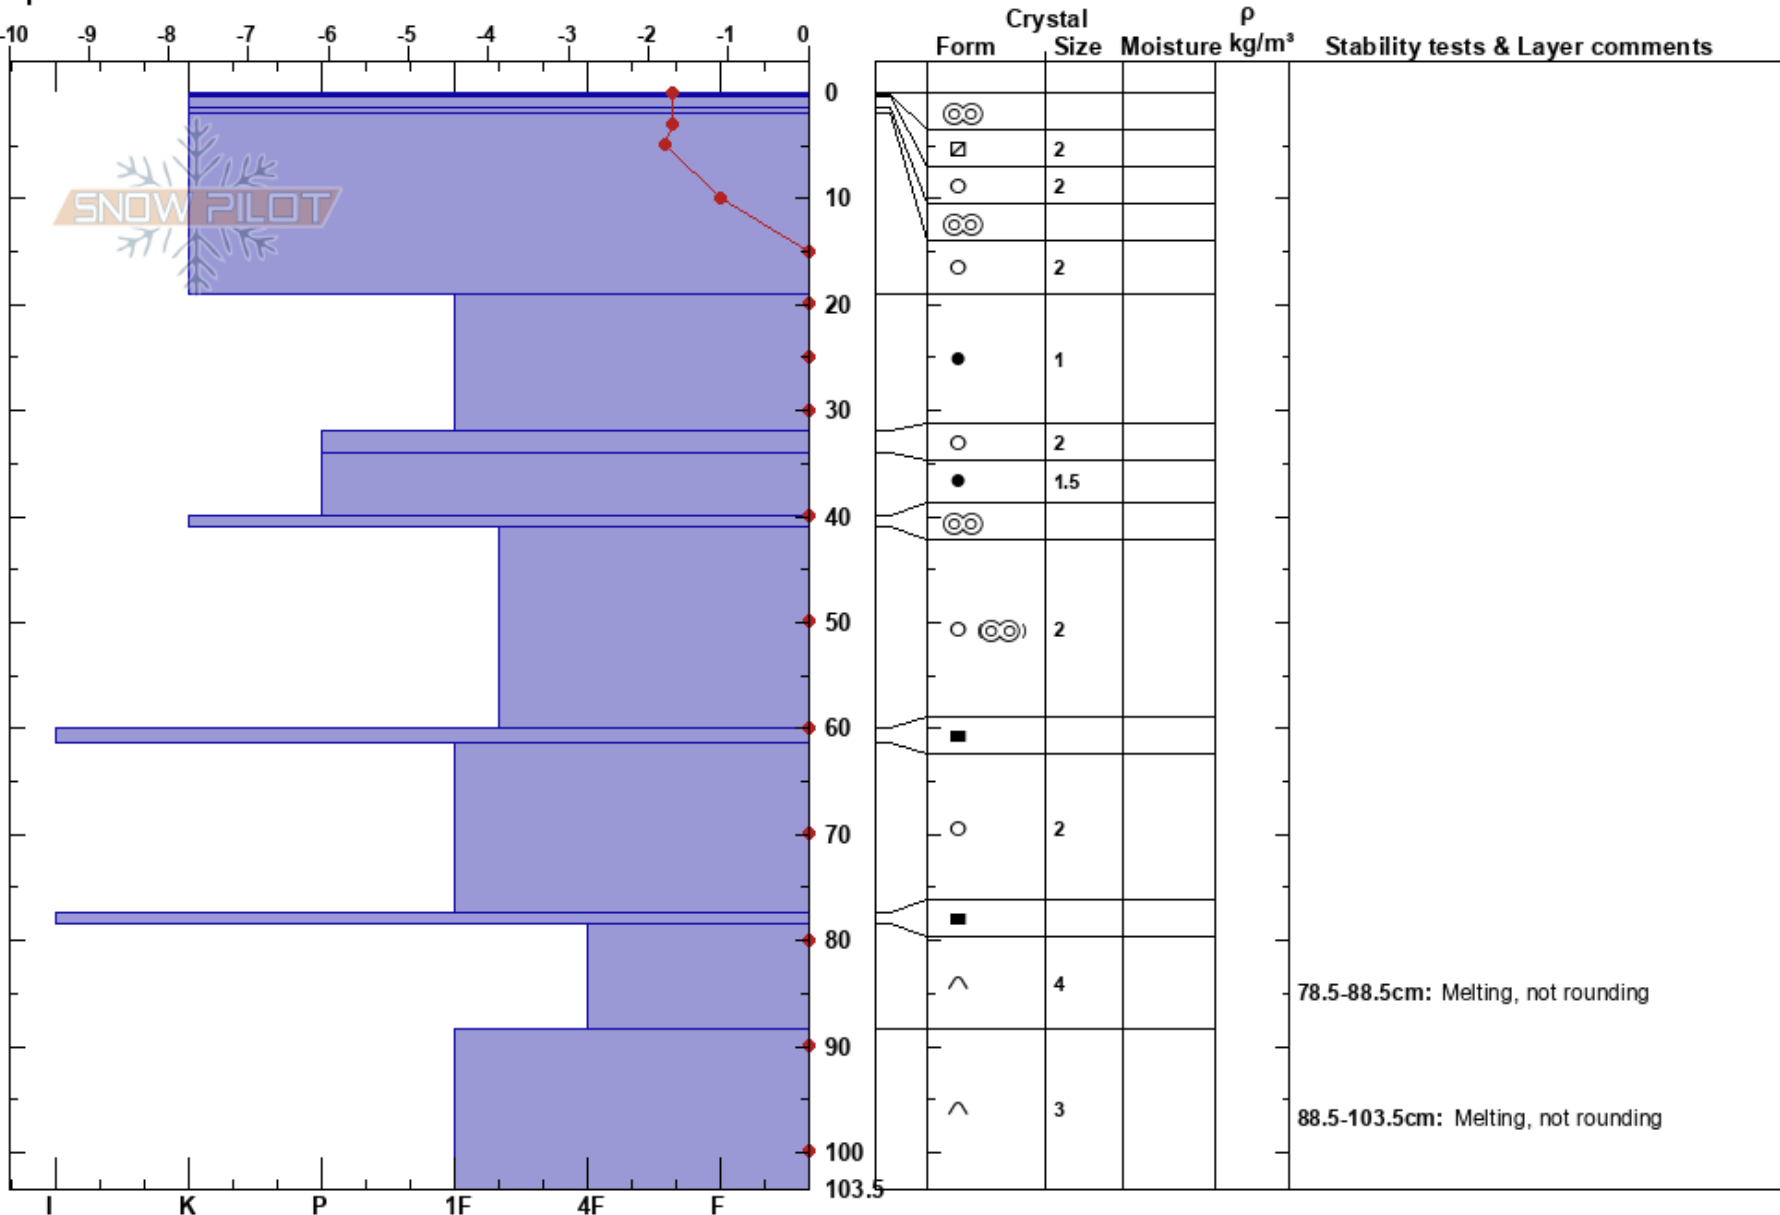

Filefjell
 Fv. 53 Tyn Årdal
 Norway
 Elevation: 974 m
 Aspect:
 Specifics:

Thor Parmentier
 21/04/2023 - 09:40
 Co-ord: 32V 457425E 6783684N
 Slope Angle: 0°
 Wind Loading:

Stability:
 Air Temperature: -1.6°C
 Sky Cover: CLR
 Precipitation: NO
 Wind: Calm

Layer Notes:
 78.5-88.5cm: Melting, not rounding
 88.5-103.5cm: Melting, not rounding

Notes: