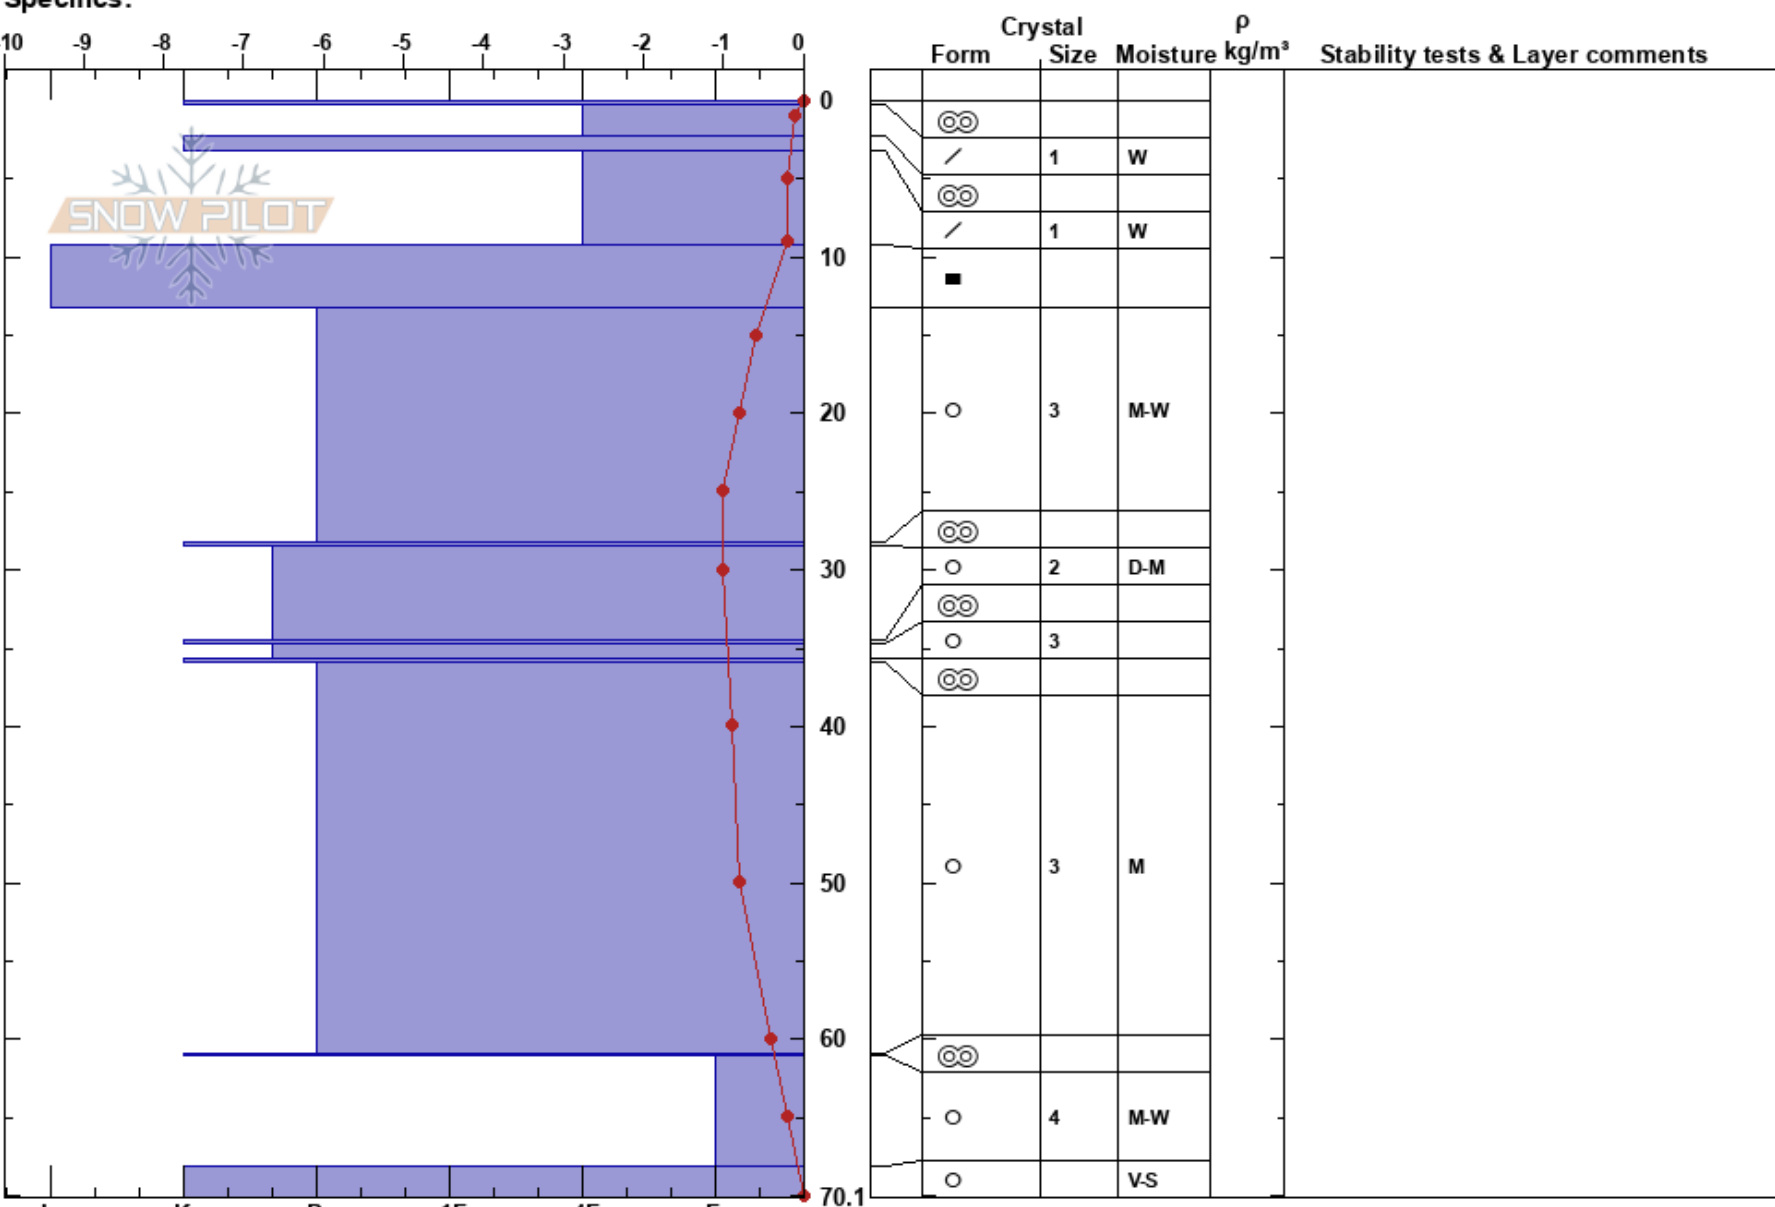

Træen
 Voss
 Norway
 Elevation: 453 m
 Aspect: E
 Specifics:

Thor Parmentier
 28/01/2023 - 20:00
 Co-ord: 32V 345411E 6722241N
 Slope Angle: 2°
 Wind Loading:

Stability:
 Air Temperature: 1.3°C
 Sky Cover: OVC
 Precipitation:
 Wind:

Layer Notes:

Notes: