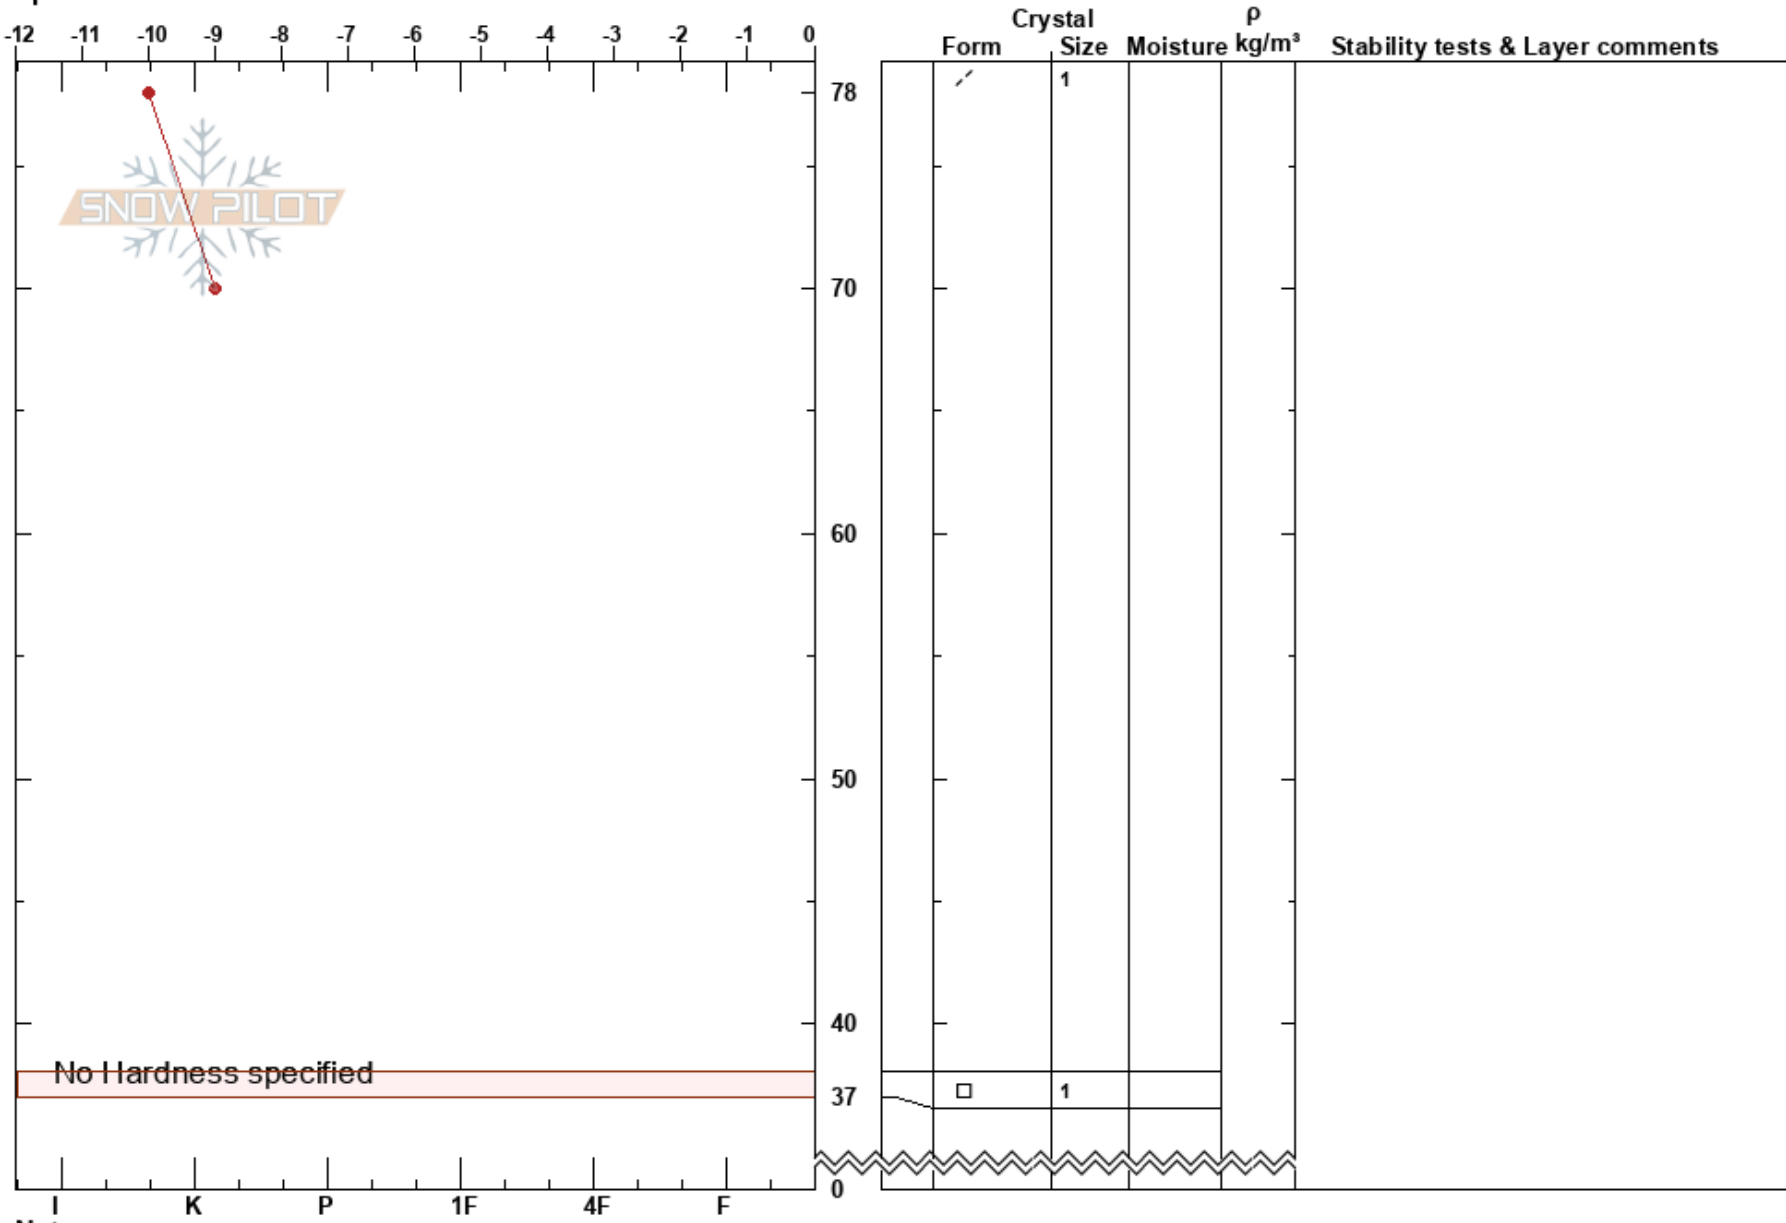

Hatch peak common
 Hatcher Pass
 AK
Elevation: 4212 ft
Aspect: SW
Specifics:

Max Coffey
 10/11/2023 - 12:30pm
Co-ord:
Slope Angle: 21°
Wind Loading: yes

Stability:
Air Temperature: -6°C
Sky Cover: FEW
Precipitation: NO
Wind: E Light Breeze

HS: 78
PF: 15 38-37cm: Problematic layer
PS: 35

Notes: