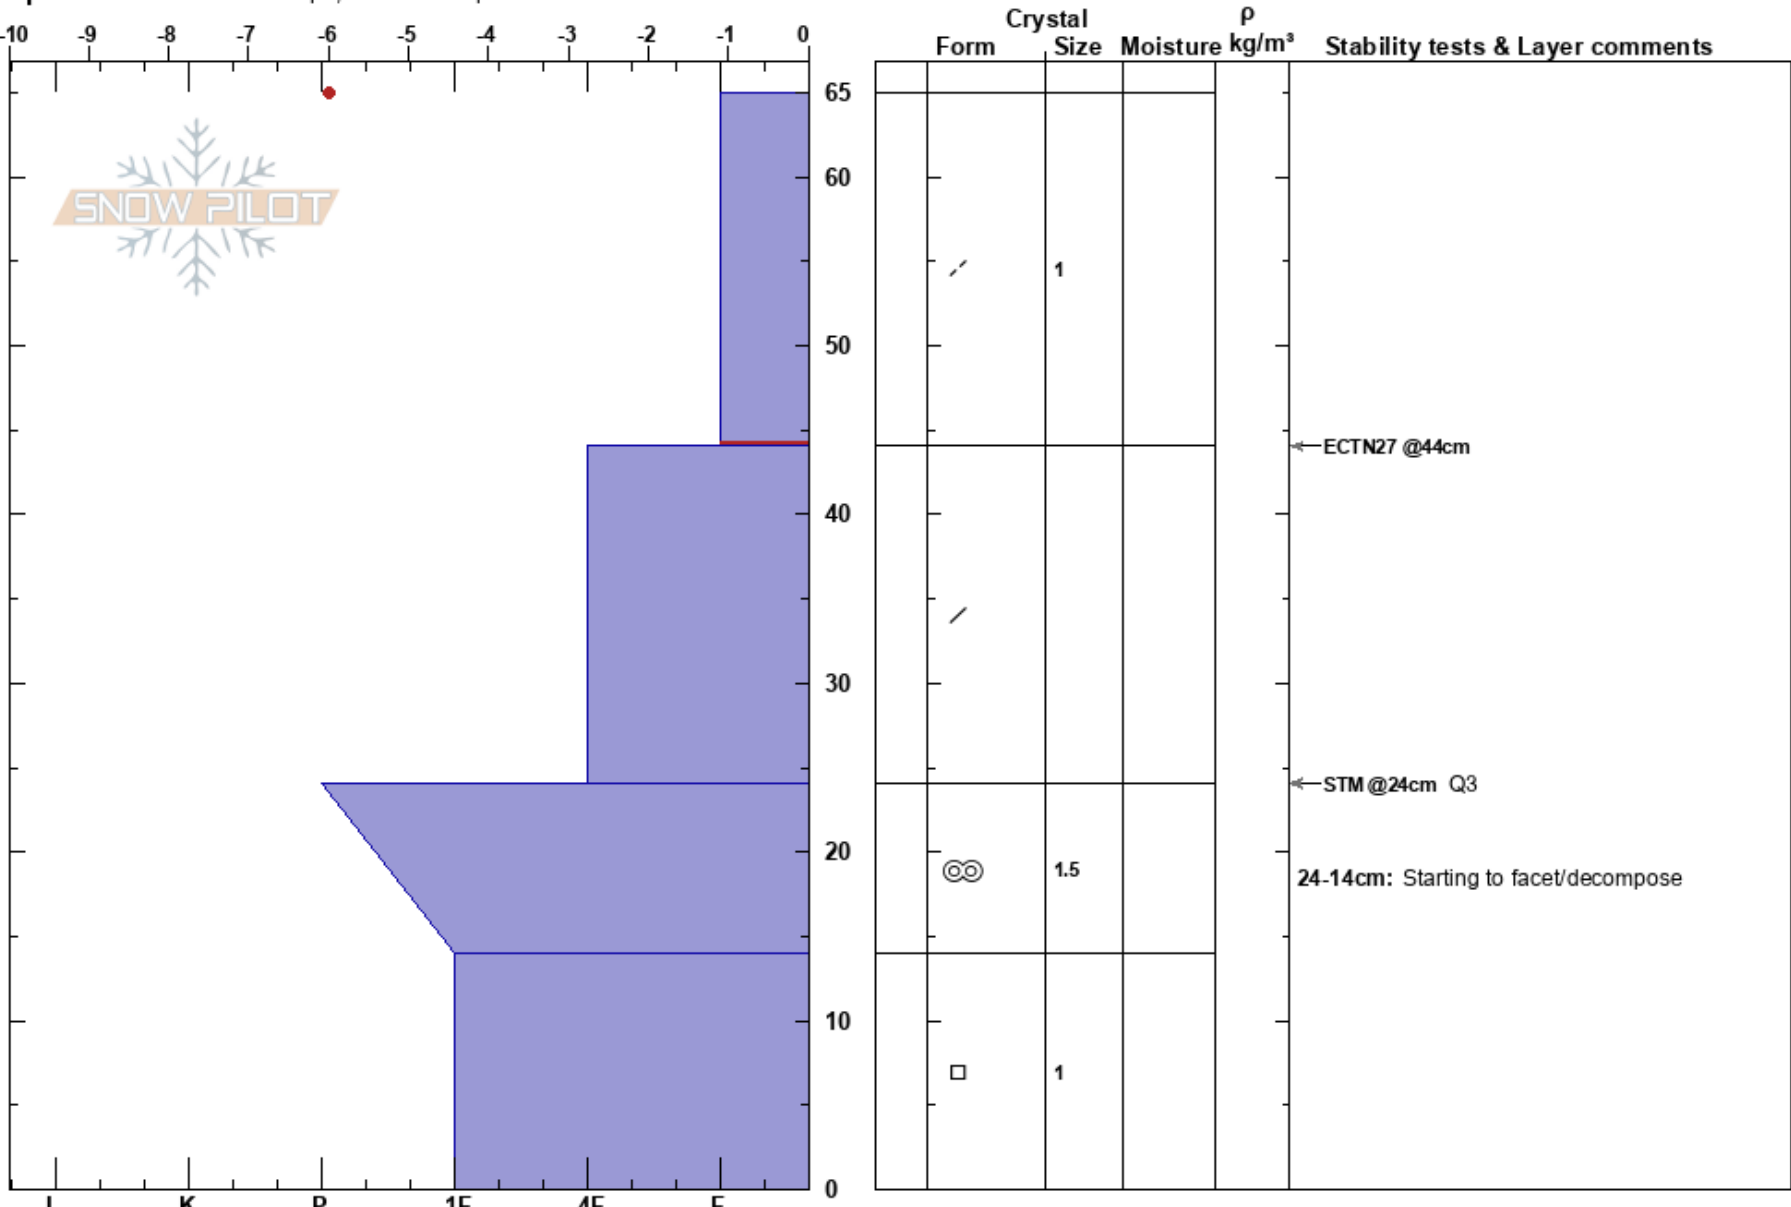

Hyalite Main Fork
 Gallatin Range-N
 MT
Elevation: 9500 ft
Aspect: 69°
Specifics: Ski tracks on slope; We skied slope

Wyatt Hubbard
 11/10/2023 - 2:11pm
Co-ord: 45.38556N, -110.96000W
Slope Angle: 24°
Wind Loading: previous

Stability:
Air Temperature: -4°C
Sky Cover: BKN
Precipitation: NO
Wind: Calm

HS: 65
PF: 28
PS: 10
Layer Notes:
 65-44cm: Problematic layer
 24-14cm: Starting to facet/decompose

Notes: Obs by WH and CW