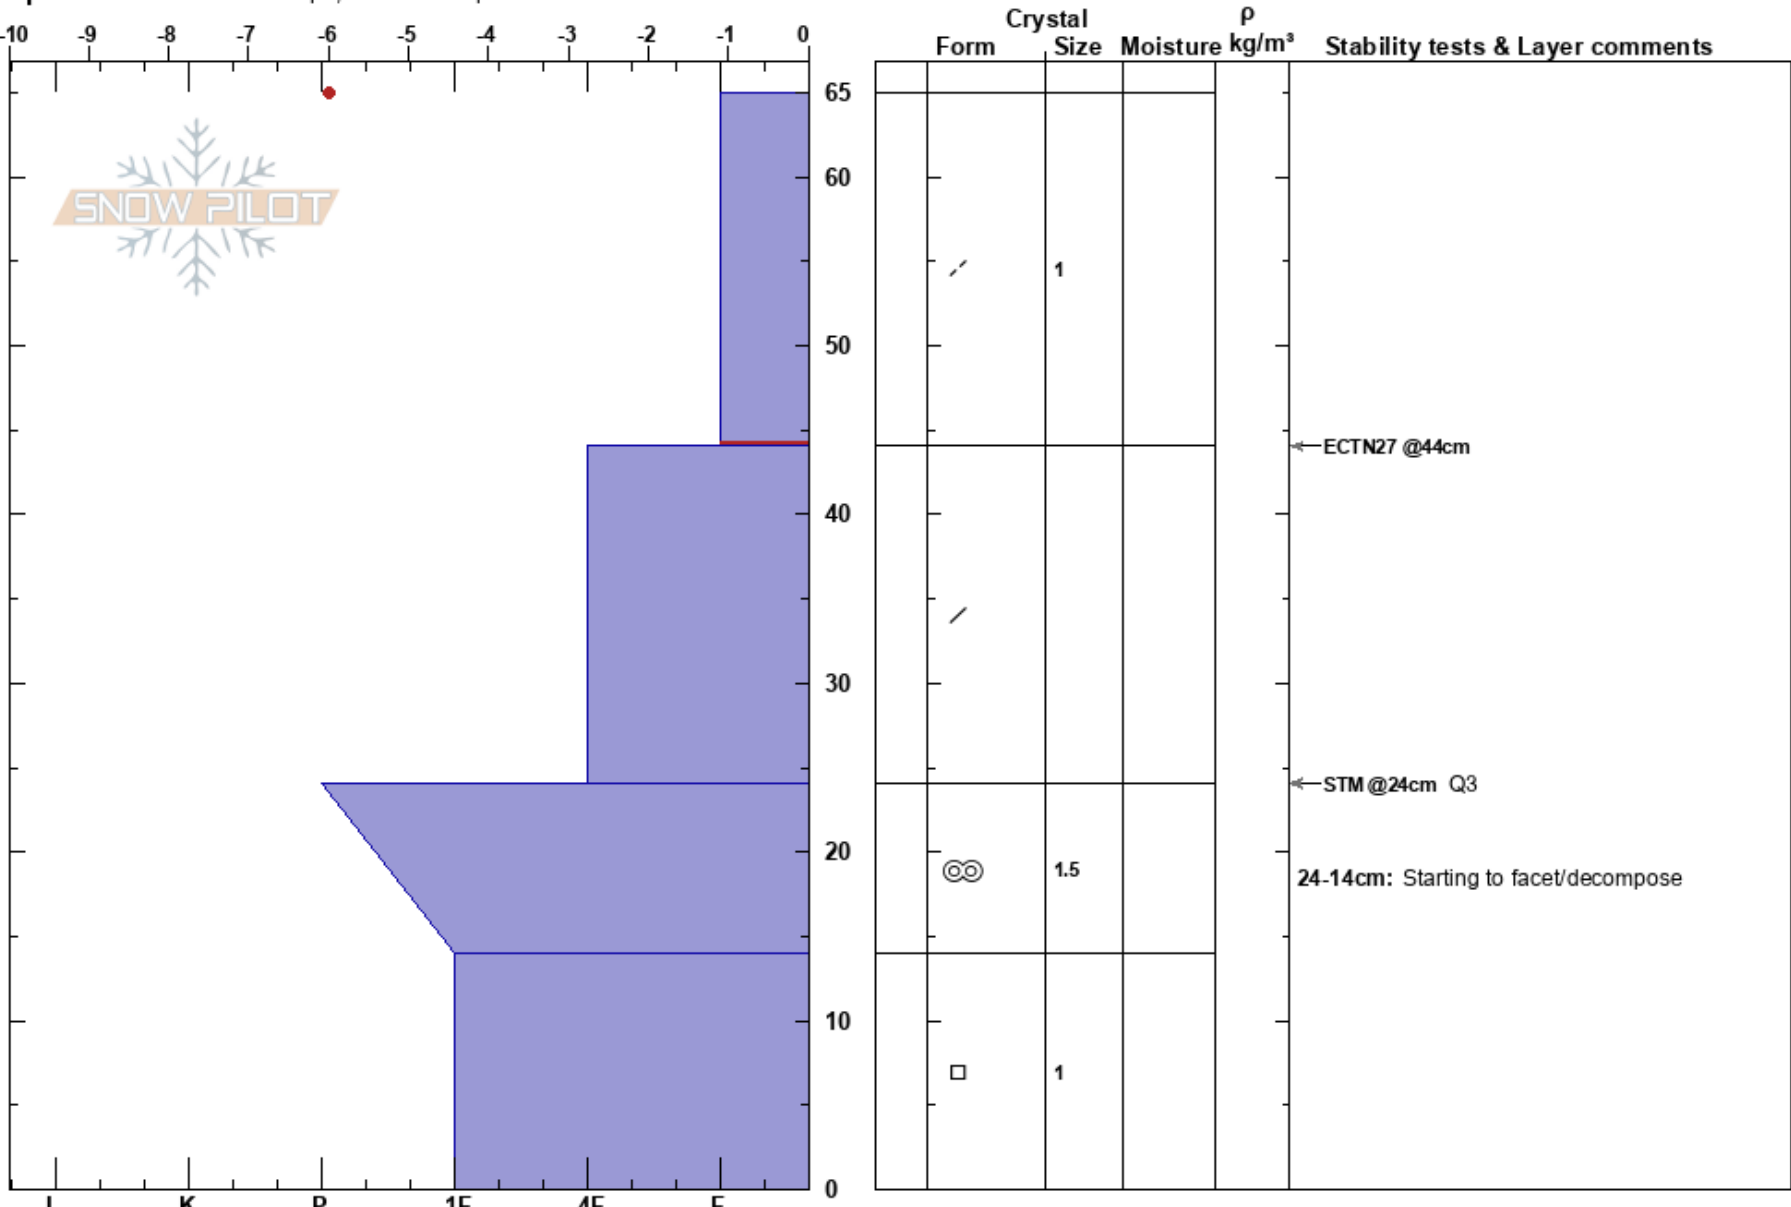

Hyalite Main Fork  
 Gallatin Range-N  
 MT  
**Elevation:** 9500 ft  
**Aspect:** 69°  
**Specifics:** Ski tracks on slope; We skied slope

Wyatt Hubbard  
 11/10/2023 - 2:11pm  
**Co-ord:** 45.38556N, -110.96000W  
**Slope Angle:** 24°  
**Wind Loading:** previous

**Stability:**  
**Air Temperature:** -4°C  
**Sky Cover:** BKN  
**Precipitation:** NO  
**Wind:** Calm

**HS:** 65  
**PF:** 28  
**PS:** 10  
**Layer Notes:**  
 65-44cm: Problematic layer  
 24-14cm: Starting to facet/decompose