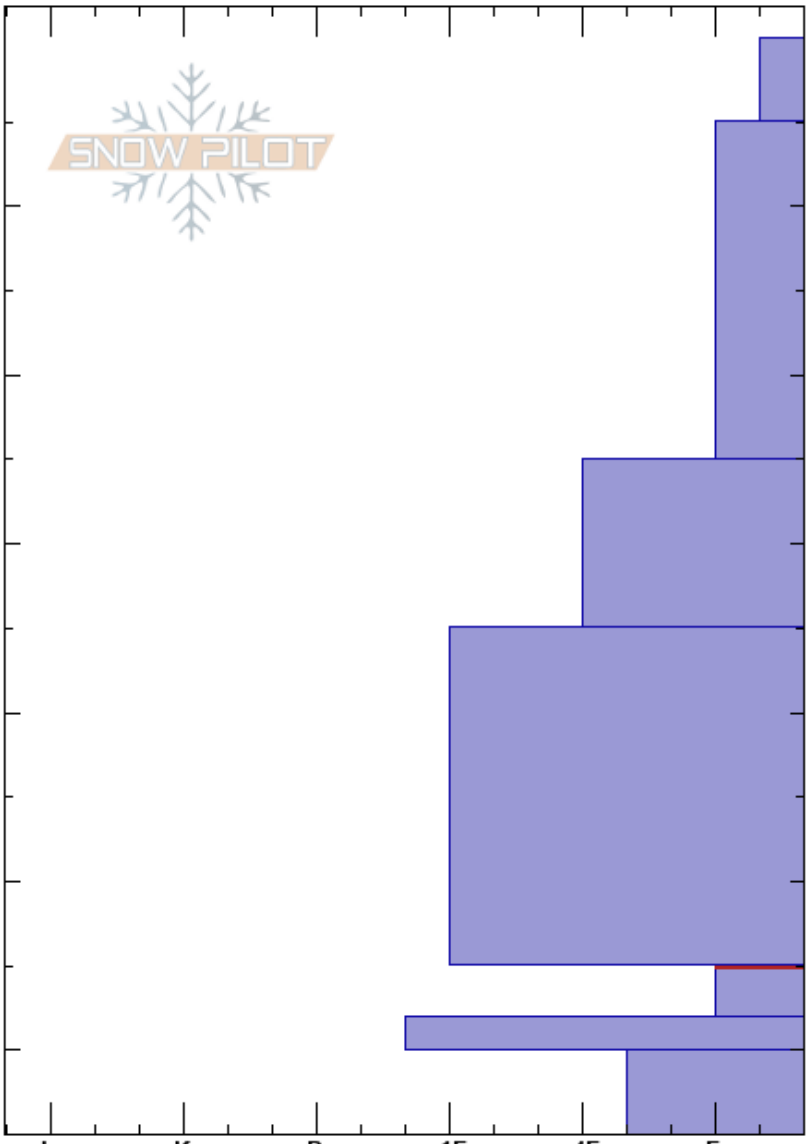

Angle Mt
 Absaroka
 WY
Elevation: 9830 ft
Aspect: NW
Specifics: Collapsing, localized; We skied slope

jamie weeks
 11/10/2023 - 11:48am
Co-ord: 43.82626N, -110.17828W
Slope Angle: 20°
Wind Loading: no

Stability: Good **HS:** 65 **Layer Notes:**
Air Temperature: -7°C **PF:** 30 55-58cm: Problematic layer
Sky Cover: SCT **PS:** 20
Precipitation: NO
Wind: S Light Breeze

Crystal Form	Crystal Size	Moisture	ρ kg/m ³	Stability tests & Layer comments
V (/)	2			
/ (□)				
□	1.5			
•	1			
□	2			
⊙ ⊙				← CT23, Q3 @58cm
□	3			← ECTX

Notes: