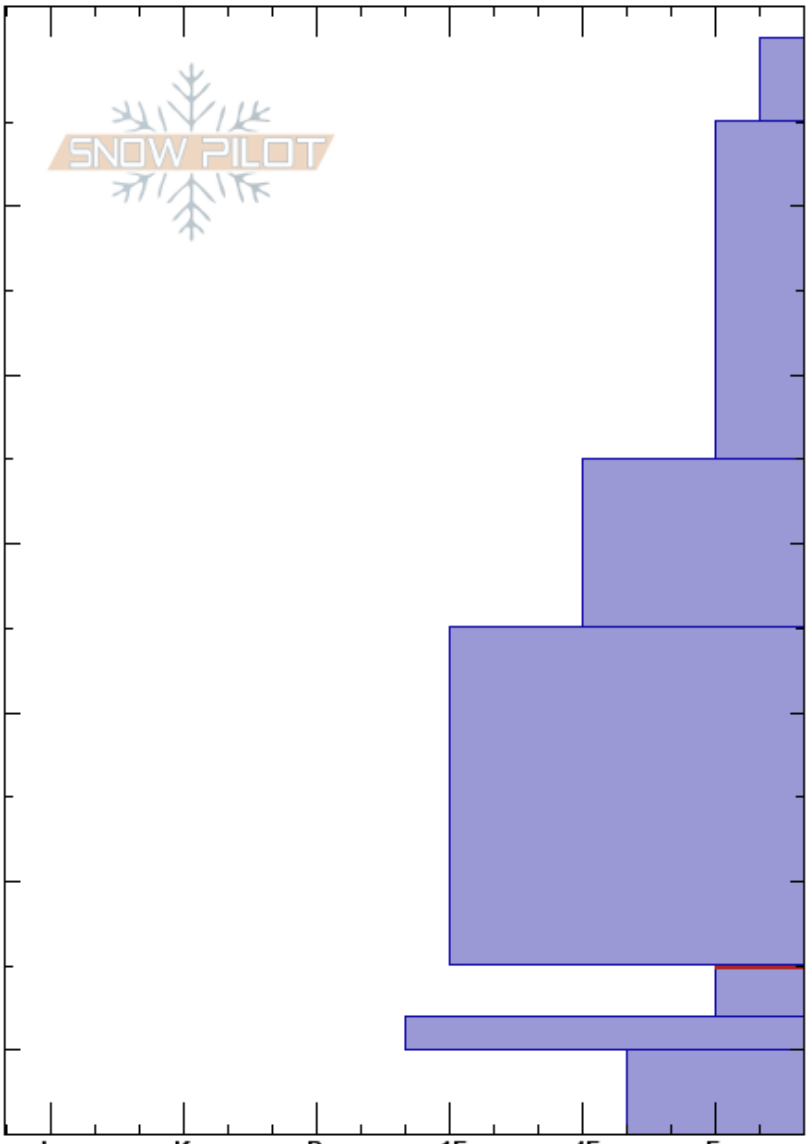

Angle Mt
 Absaroka
 WY
Elevation: 9830 ft
Aspect: NW
Specifics: Collapsing, localized; We skied slope

jamie weeks
 11/10/2023 - 11:48am
Co-ord: 43.82626N, -110.17828W
Slope Angle: 20°
Wind Loading: no

Stability: Good **HS:** 65 **Layer Notes:**
Air Temperature: -7°C **PF:** 30 55-58cm: Problematic layer
Sky Cover: SCT **PS:** 20
Precipitation: NO
Wind: S Light Breeze

Crystal Form	Crystal Size	Moisture	ρ kg/m ³	Stability tests & Layer comments
V (/)	2			
/ (□)				
□	1.5			
•	1			
□	2			
⊙ ⊙				← CT23, Q3 @58cm
□	3			
				← ECTX

Notes: