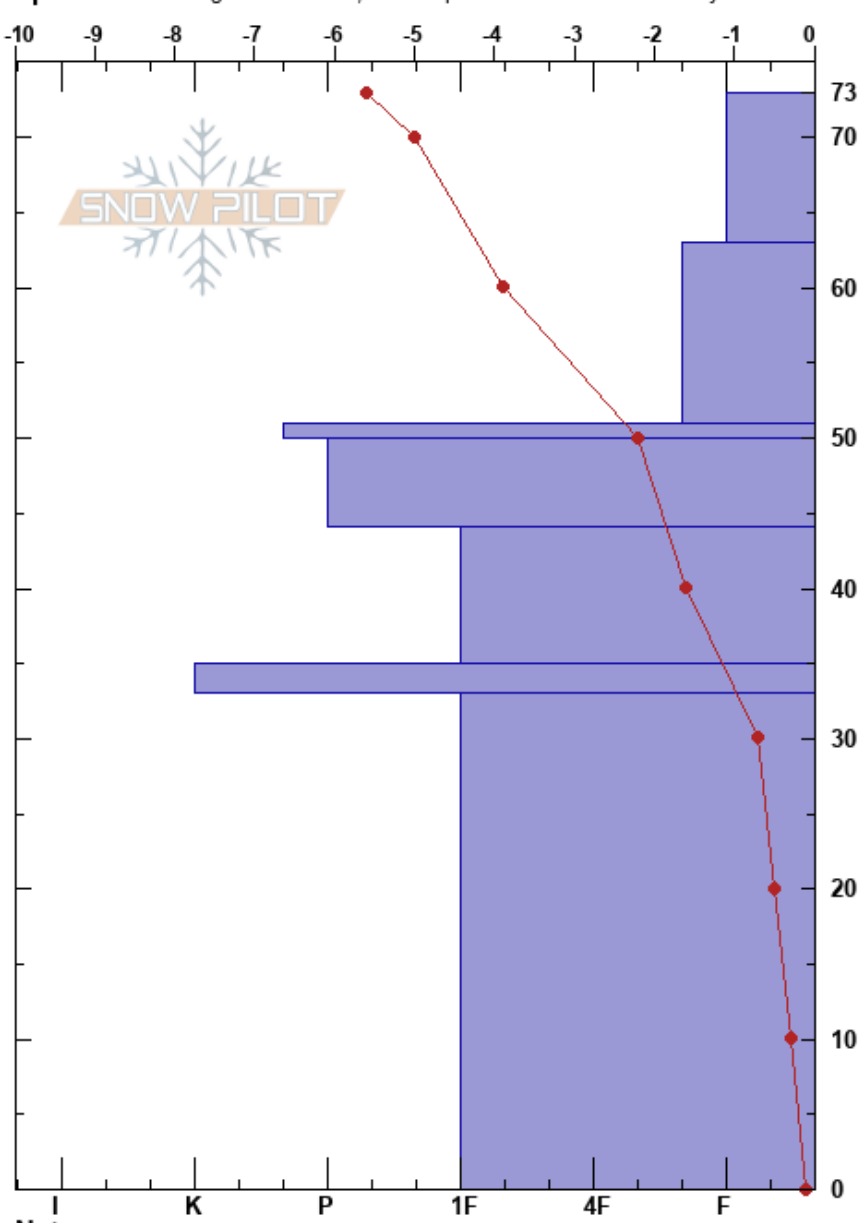

Marys
 Teton Range
 WY
 Elevation: 9540 ft
 Aspect: 300°
 Specifics: Pit dug in a Ski Area; Pit is representative of backcountry

David Cain
 11/08/2023 - 12:00pm
 Co-ord:
 Slope Angle: 44°
 Wind Loading: no

Stability:
 Air Temperature: -6.2°C
 Sky Cover: OVC
 Precipitation: NO
 Wind: W Calm

HS: 73
 PF: 58
 35-33cm: Problematic layer

Form	Crystal Size	Moisture	ρ kg/m ³	Stability tests & Layer comments
⚡				
/	0.5			
/	0.3			← ECTN11 @63cm
⊙ ⊙				← ECTN12 @53cm
⊙	0.5			
⊙ ⊙				← ECTP18 @33cm
.	0.1-0.3			