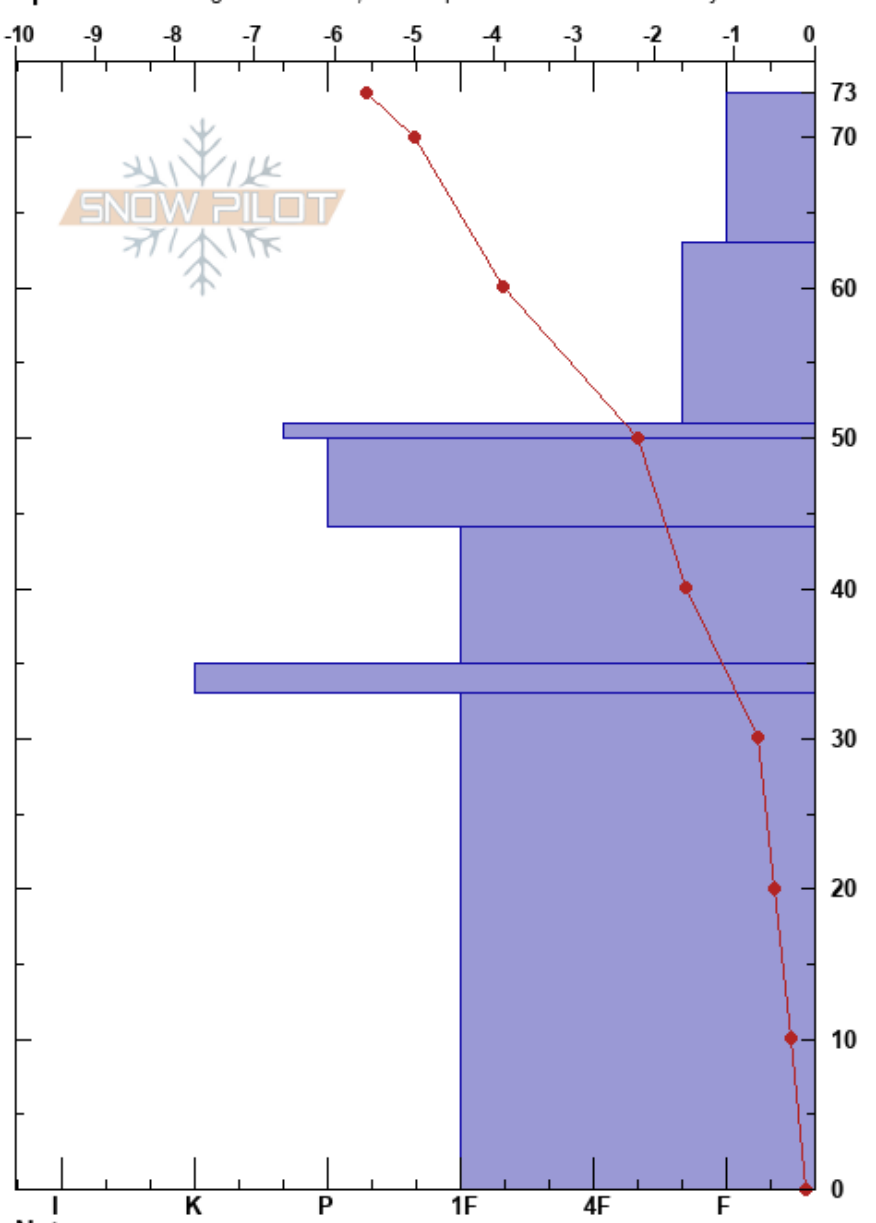

Marys
 Teton Range
 WY
 Elevation: 9540 ft
 Aspect: 300°
 Specifics: Pit dug in a Ski Area; Pit is representative of backcountry

David Cain
 11/08/2023 - 12:00pm
 Co-ord:
 Slope Angle: 44°
 Wind Loading: no

Stability:
 Air Temperature: -6.2°C
 Sky Cover: OVC
 Precipitation: NO
 Wind: W Calm

HS: 73
 PF: 58
 35-33cm: Problematic layer

Form	Crystal Size	Moisture	ρ kg/m ³	Stability tests & Layer comments
⚡				
/	0.5			
/	0.3			← ECTN11 @63cm
⊙				← ECTN12 @53cm
⊙				
○	0.5			
⊙				← ECTP18 @33cm
.	0.1-0.3			