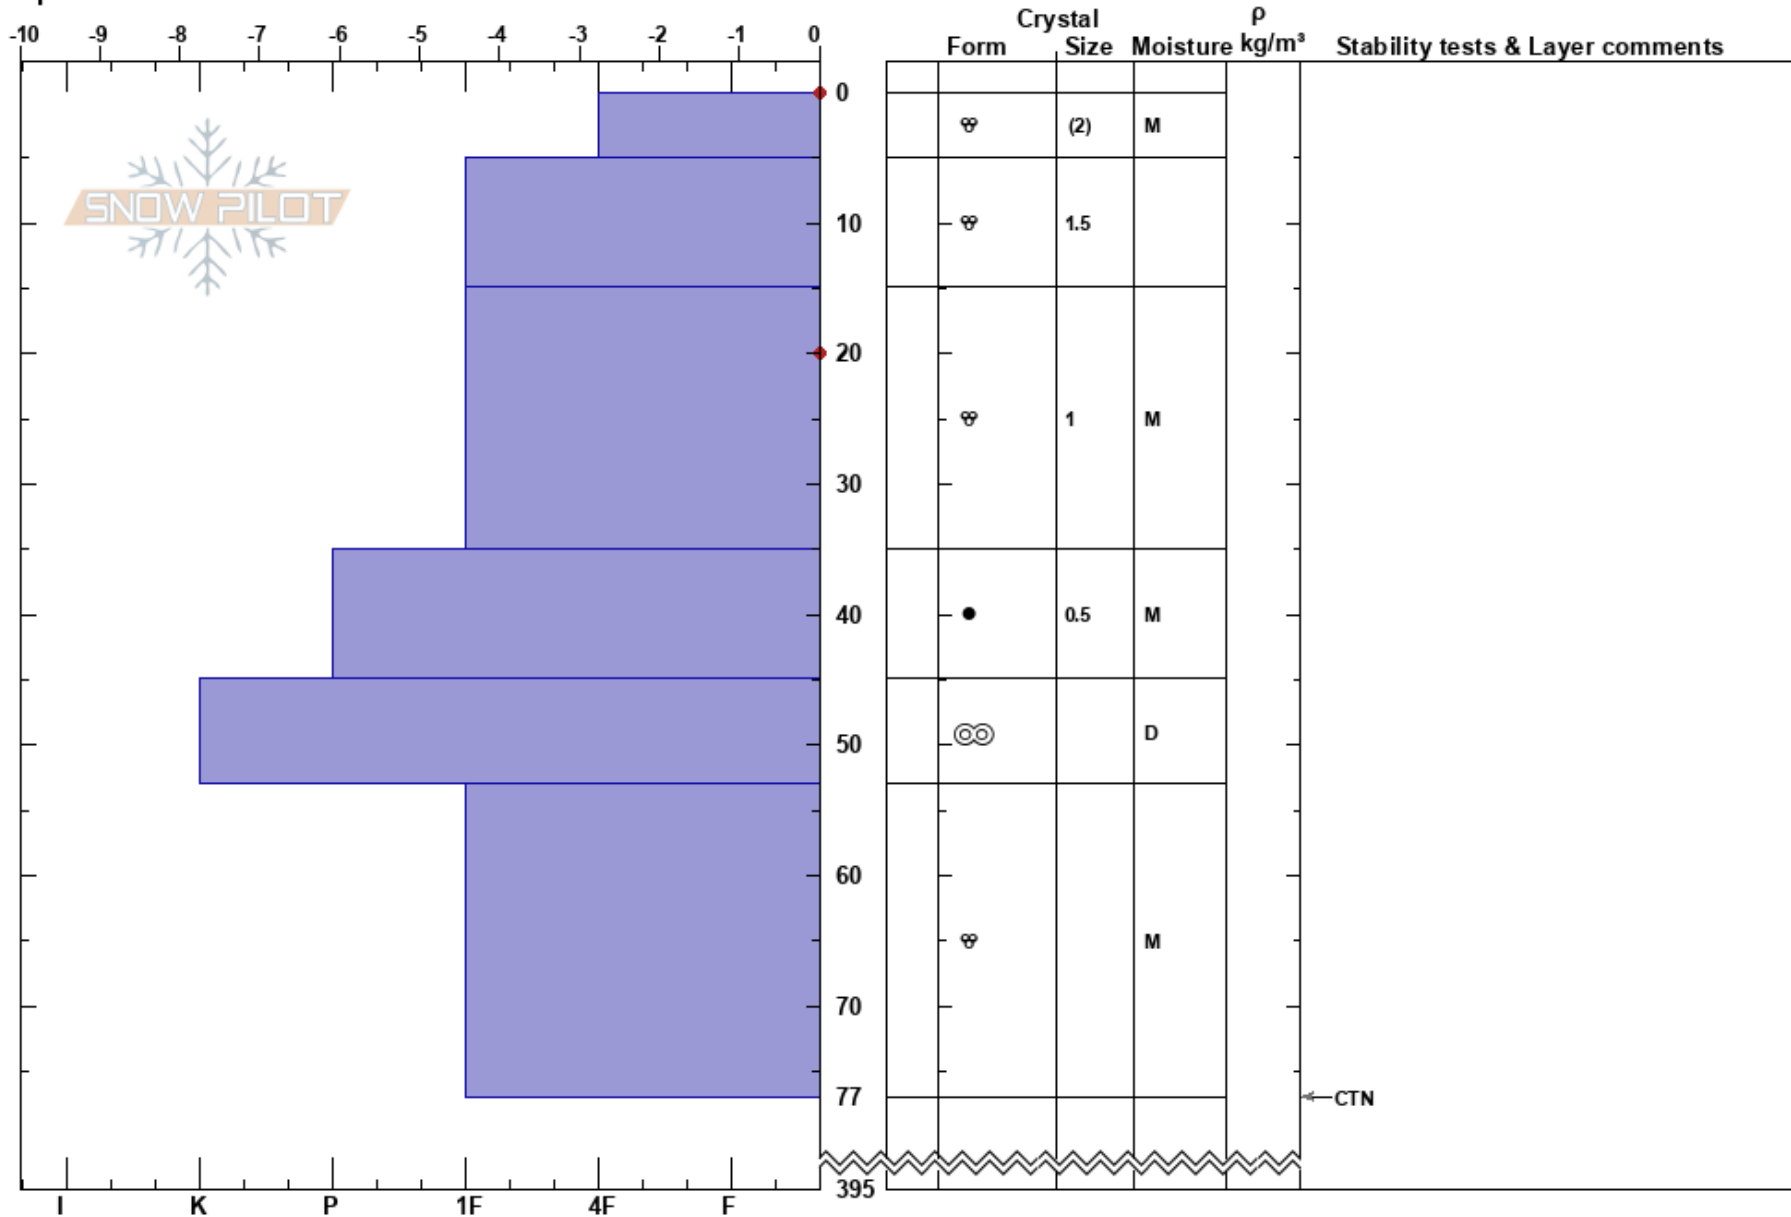

Col ciruela
 Baguales
 Argentina
 Elevation: 1995 m
 Aspect:
 Specifics:

Juan Pablo Lopez
 08/11/2023 - 16:30
 Co-ord:
 Slope Angle: 24°
 Wind Loading:

Stability:
 Air Temperature: 4.8°C
 Sky Cover: FEW
 Precipitation: NO
 Wind: W Light Breeze

HS: 395
 PF: 10
 PS: 4

Layer Notes:

← CTN

395

Notes: