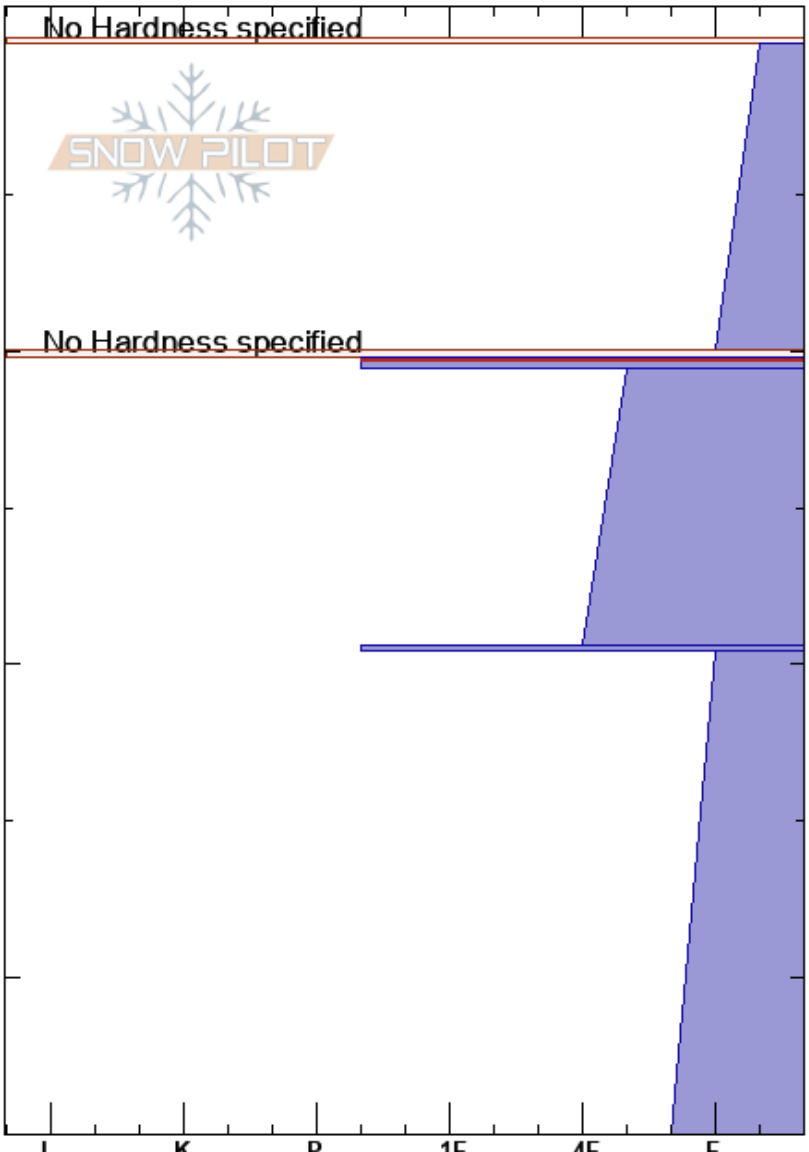

Avalanche Bowl
 Teton Range
 WY
 Elevation: 8700 ft
 Aspect: E
 Specifics: Ski tracks on slope; We skied slope

Dave Miller
 11/08/2023 - 4:00pm
 Co-ord: 43.49236N, -110.95561E
 Slope Angle: 30°
 Wind Loading: no

Stability:
 Air Temperature: 28°F
 Sky Cover: FEW
 Precipitation: S-1
 Wind: SW Light Breeze

HS: 35
 PF: 35
 PS: 10
 10.2-10.6cm: Problematic layer

Crystal Form	Crystal Size	Moisture	ρ kg/m ³	Stability tests & Layer comments
⊘				
+	0.3			
⊘				← STE @10cm graupel Rain C.
=				
/	0.3			
=				
°°	0.5			← STE, Q2 @35cm on isolation

Notes: Shallow young snow pack first Couple storms. Hasty pit