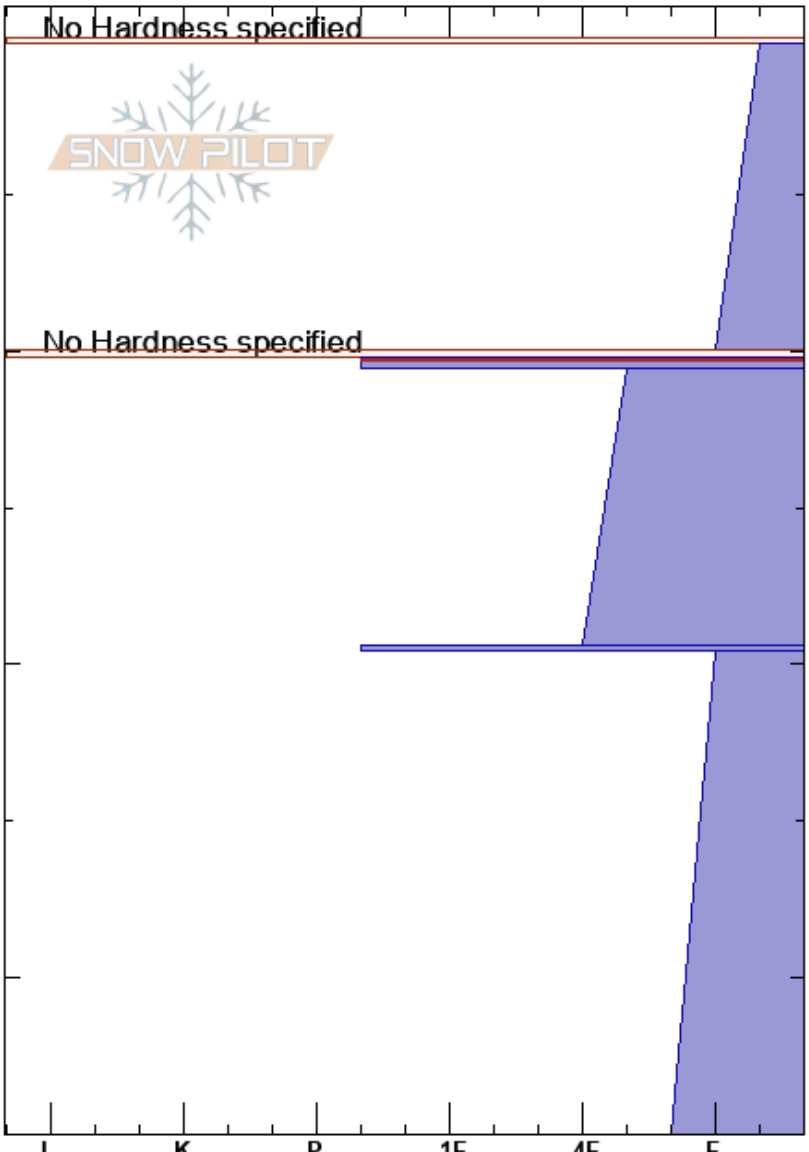

Avalanche Bowl  
 Teton Range  
 WY  
**Elevation:** 8700 ft  
**Aspect:** E  
**Specifics:** Ski tracks on slope; We skied slope

Dave Miller  
 11/08/2023 - 4:00pm  
**Co-ord:** 43.49236N, -110.95561E  
**Slope Angle:** 30°  
**Wind Loading:** no

**Stability:**  
**Air Temperature:** 28°F  
**Sky Cover:** FEW  
**Precipitation:** S-1  
**Wind:** SW Light Breeze

**HS:** 35  
**PF:** 35  
**PS:** 10  
**Layer Notes:** 10.2-10.6cm: Problematic layer