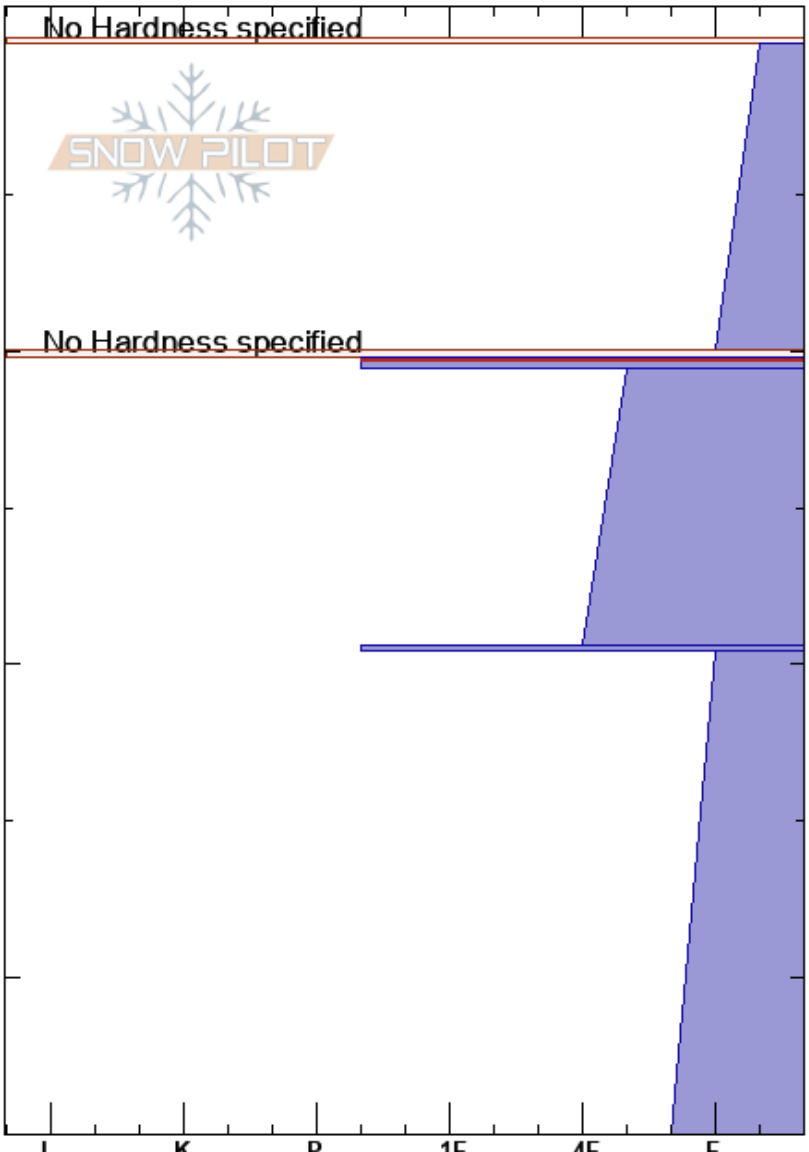

Avalanche Bowl
 Teton Range
 WY
Elevation: 8700 ft
Aspect: E
Specifics: Ski tracks on slope; We skied slope

Dave Miller
 11/08/2023 - 4:00pm
Co-ord: 43.49236N, -110.95561E
Slope Angle: 30°
Wind Loading: no

Stability:
Air Temperature: 28°F
Sky Cover: FEW
Precipitation: S-1
Wind: SW Light Breeze

HS: 35
PF: 35
PS: 10
Layer Notes: 10.2-10.6cm: Problematic layer

Crystal Form	Crystal Size	Moisture	ρ kg/m ³	Stability tests & Layer comments
⊗				
+	0.3			
⊗				← STE @10cm graupel Rain C.
=				
/	0.3			
=				
°°	0.5			
				← STE, Q2 @35cm on isolation

Notes: Shallow young snow pack first Couple storms. Hasty pit