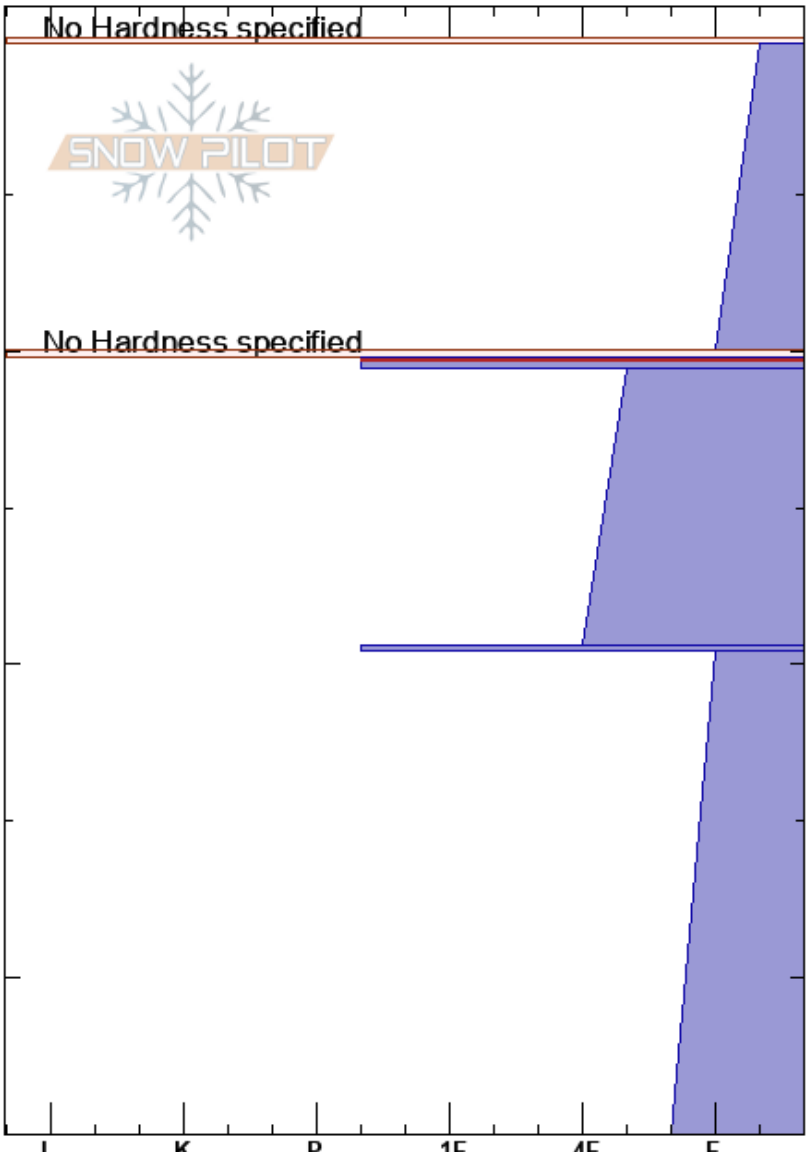

Avalanche Bowl
 Teton Range
 WY
 Elevation: 8700 ft
 Aspect: E
 Specifics: Ski tracks on slope; We skied slope

Dave Miller
 11/08/2023 - 4:00pm
 Co-ord: 43.49236N, -110.95561E
 Slope Angle: 30°
 Wind Loading: no

Stability:
 Air Temperature: 28°F
 Sky Cover: FEW
 Precipitation: S-1
 Wind: SW Light Breeze

HS: 35
 PF: 35
 PS: 10
 Layer Notes: 10.2-10.6cm: Problematic layer

Crystal Form	Crystal Size	Moisture	ρ kg/m ³	Stability tests & Layer comments
⊘				
+	0.3			
⊘				← STE @10cm graupel Rain C.
=				
/	0.3			
=				
°°	0.5			
				← STE, Q2 @35cm on isolation

Notes: Shallow young snow pack first Couple storms. Hasty pit