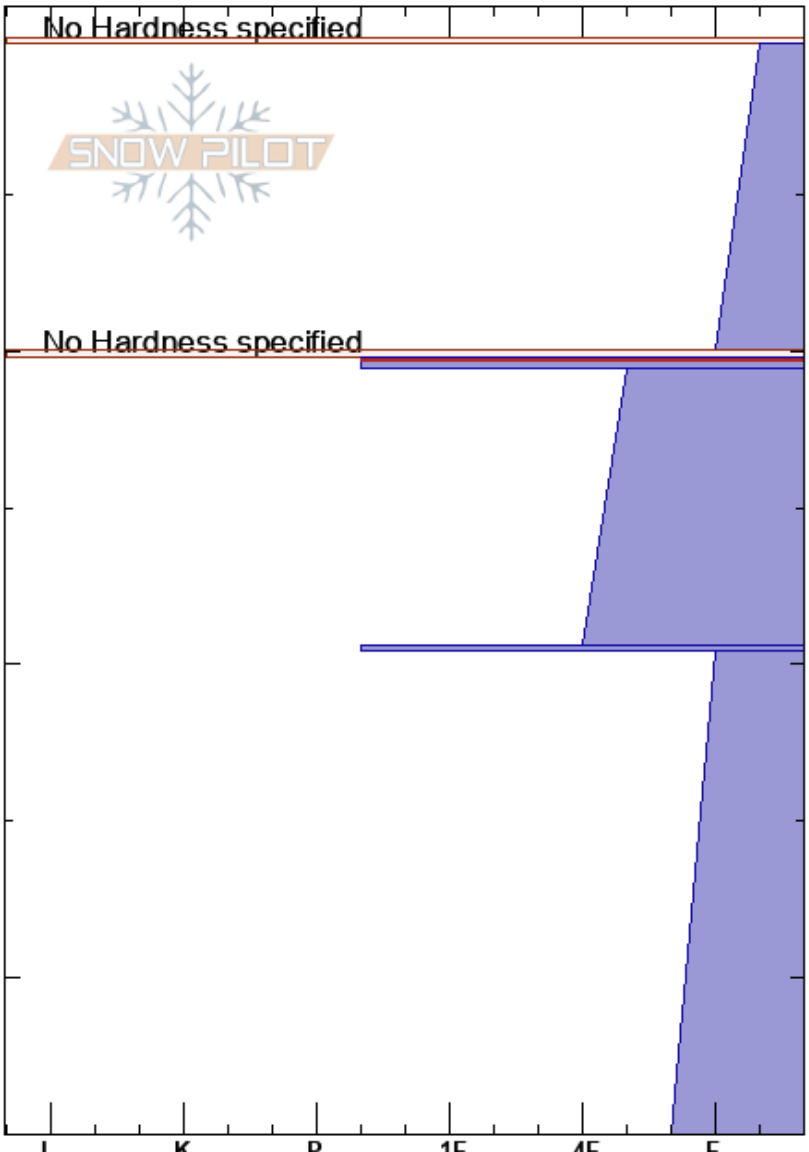

Avalanche Bowl
 Teton Range
 WY
Elevation: 8700 ft
Aspect: E
Specifics: Ski tracks on slope; We skied slope

Dave Miller
 11/08/2023 - 4:00pm
Co-ord: 43.49236N, -110.95561E
Slope Angle: 30°
Wind Loading: no

Stability:
Air Temperature: 28°F
Sky Cover: FEW
Precipitation: S-1
Wind: SW Light Breeze

HS: 35
PF: 35
PS: 10
Layer Notes: 10.2-10.6cm: Problematic layer

Crystal Form	Crystal Size	Moisture	ρ kg/m ³	Stability tests & Layer comments
⌘				
+	0.3			
⌘				← STE @10cm graupel Rain C.
=				
/	0.3			
=				
°°	0.5			
				← STE, Q2 @35cm on isolation

Notes: Shallow young snow pack first Couple storms. Hasty pit