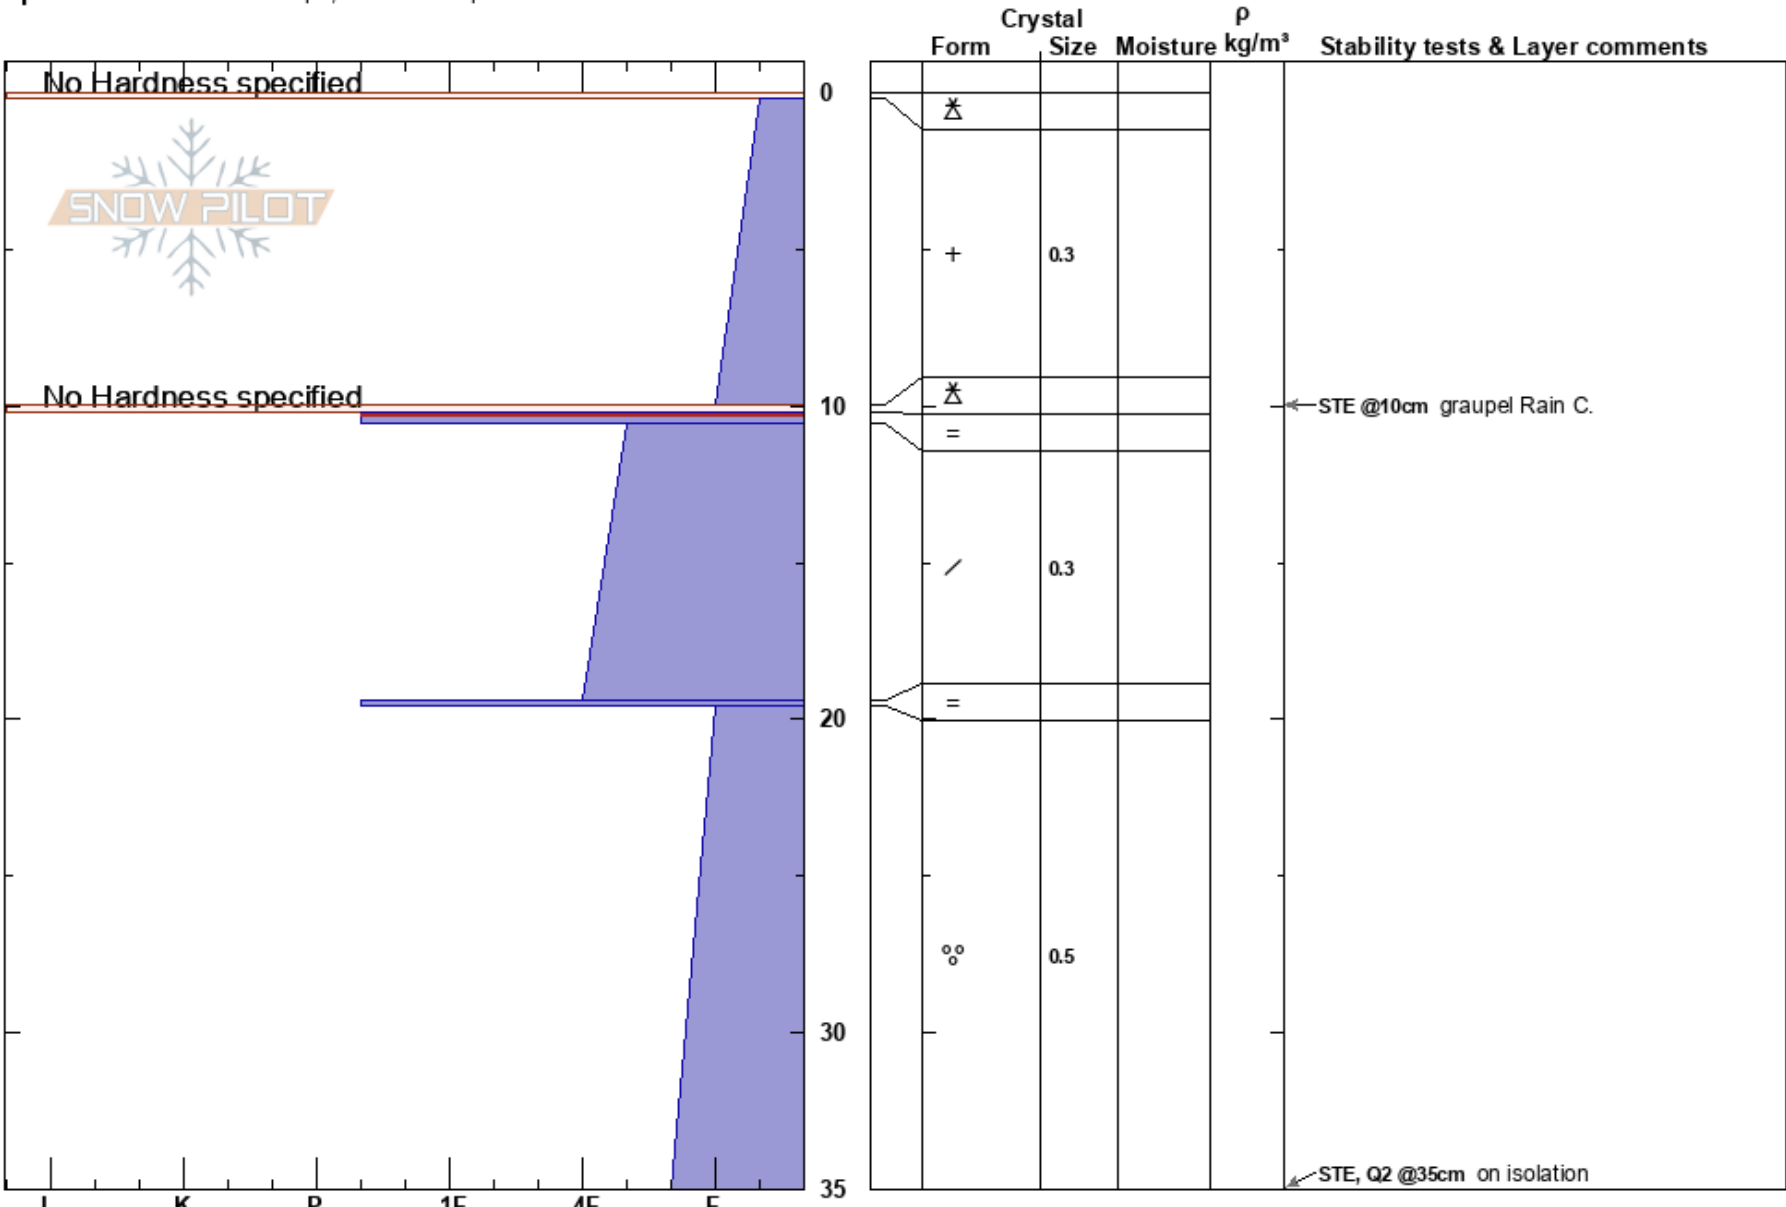

Avalanche Bowl
 Teton Range
 WY
Elevation: 8700 ft
Aspect: E
Specifics: Ski tracks on slope; We skied slope

Dave Miller
 11/08/2023 - 4:00pm
Co-ord: 43.49236N, -110.95561E
Slope Angle: 30°
Wind Loading: no

Stability:
Air Temperature: 28°F
Sky Cover: FEW
Precipitation: S-1
Wind: SW Light Breeze

HS: 35
PF: 35
PS: 10
Layer Notes: 10.2-10.6cm: Problematic layer

Notes: Shallow young snow pack first Couple storms. Hasty pit